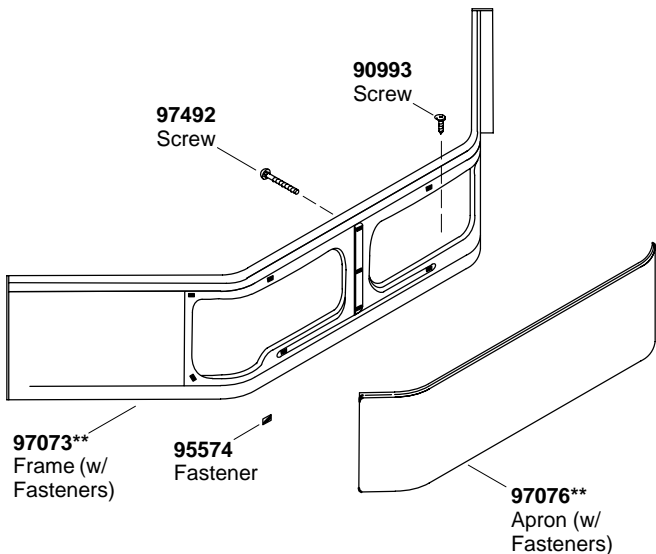

**KOHLER®**  
SERVICE PARTS

REMOVABLE BATH/  
WHIRLPOOL APRON

K#
K-1243-**-AA

**\*\*Finish/color code must be specified when ordering.**