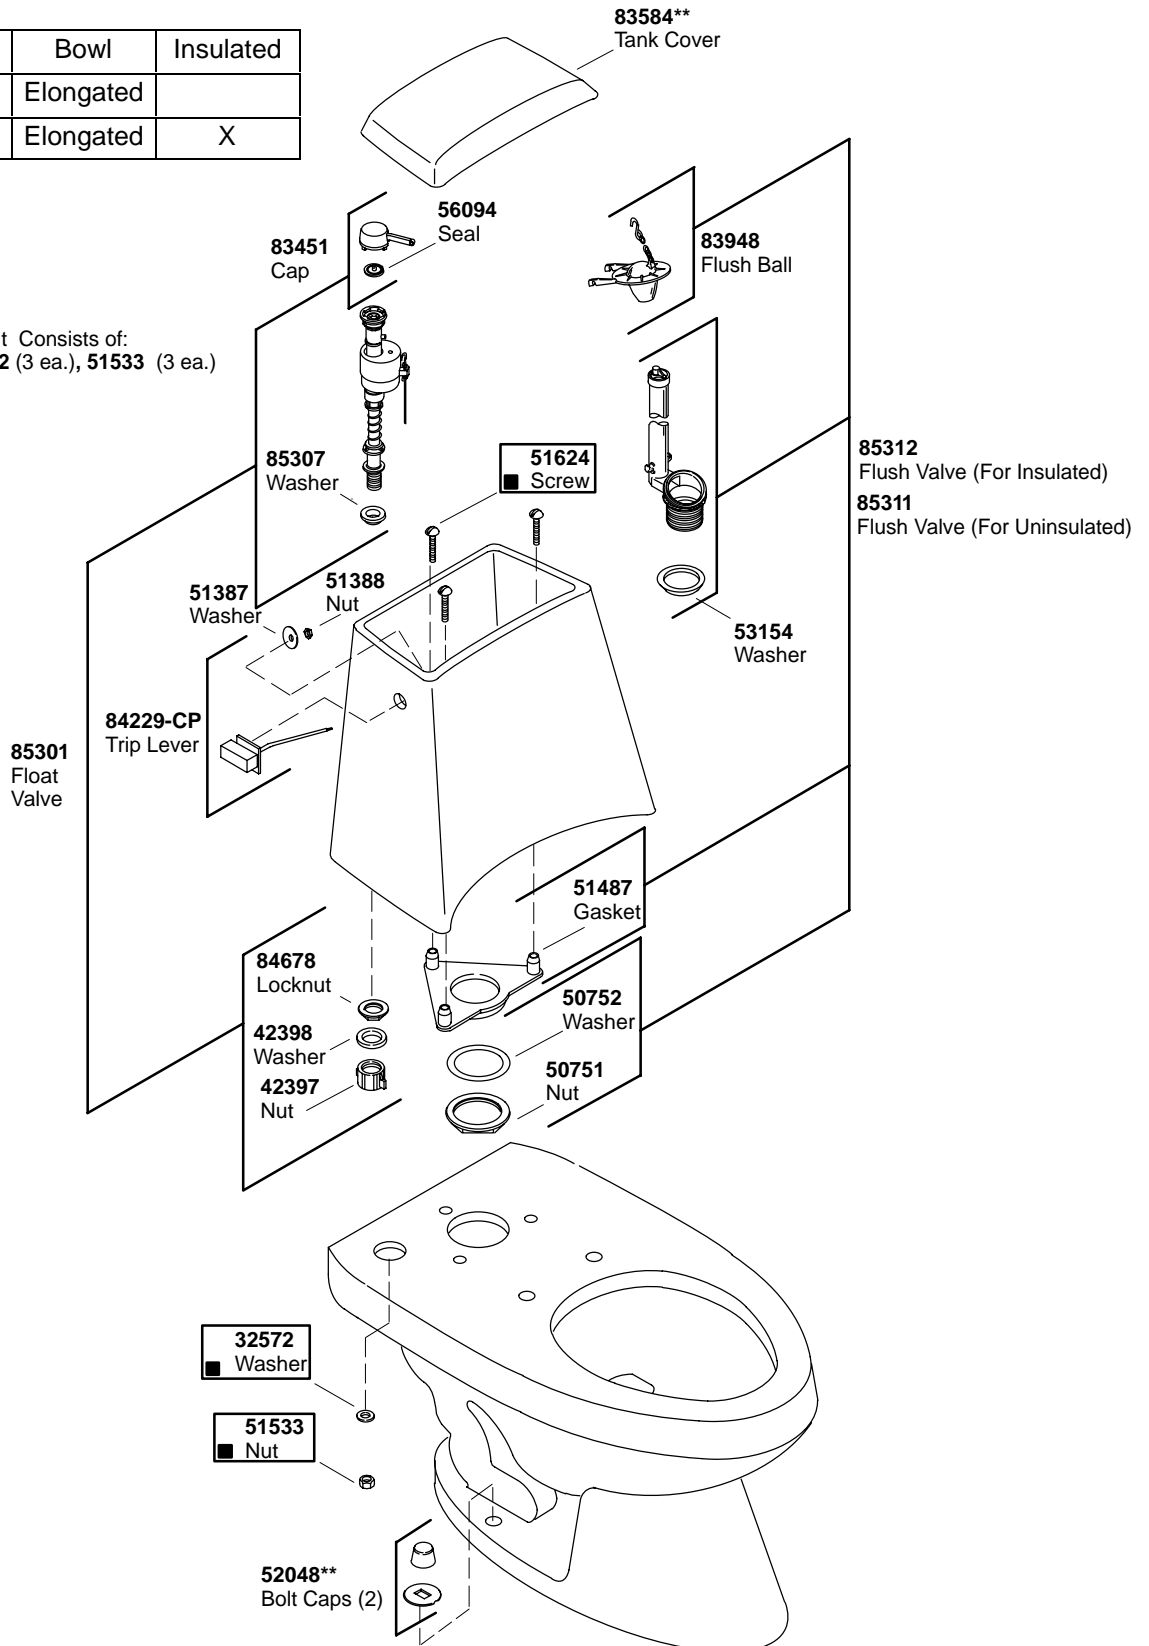

KOHLER® SERVICE PARTS

WELLINGTON™ LITE TOILETS™

K#	Bowl	Insulated
K-3446-**-BB	Elongated	
K-3446-U-**-BB	Elongated	X

30419 Hardware Kit Consists of:
51624 (3 ea.), **32572** (3 ea.), **51533** (3 ea.)

****Finish/color code must be specified when ordering.**