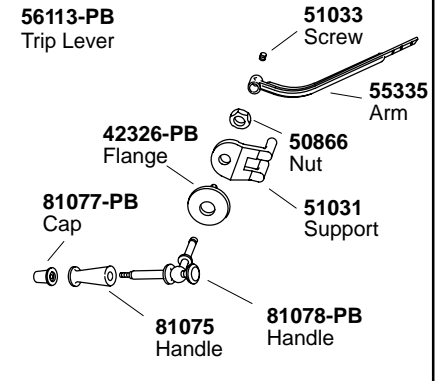

KOHLER® SERVICE PARTS

PORTRAIT™ TOILETS

K#	Insulated
K-3490-**-BB	
K-3490-U-**-BB	X
K-3491-NA-**-AB	X
K-14178-EP-**-BB	X

30419 Hardware Kit Consists of:
 51624 (3 ea.), 32572 (3 ea.), 51533 (3 ea.)

80625**
 80625-EP-96 (14178-EP)
 80625-AT-0 (3491-NA)
 Tank Cover

52048**
 52048-96 (-S1, -S3)
 52048-0 (-S2, -S4, 3491-NA)
 52048-12 (-V2)
 Bolt Caps (2)

**Finish/color code must be specified when ordering.