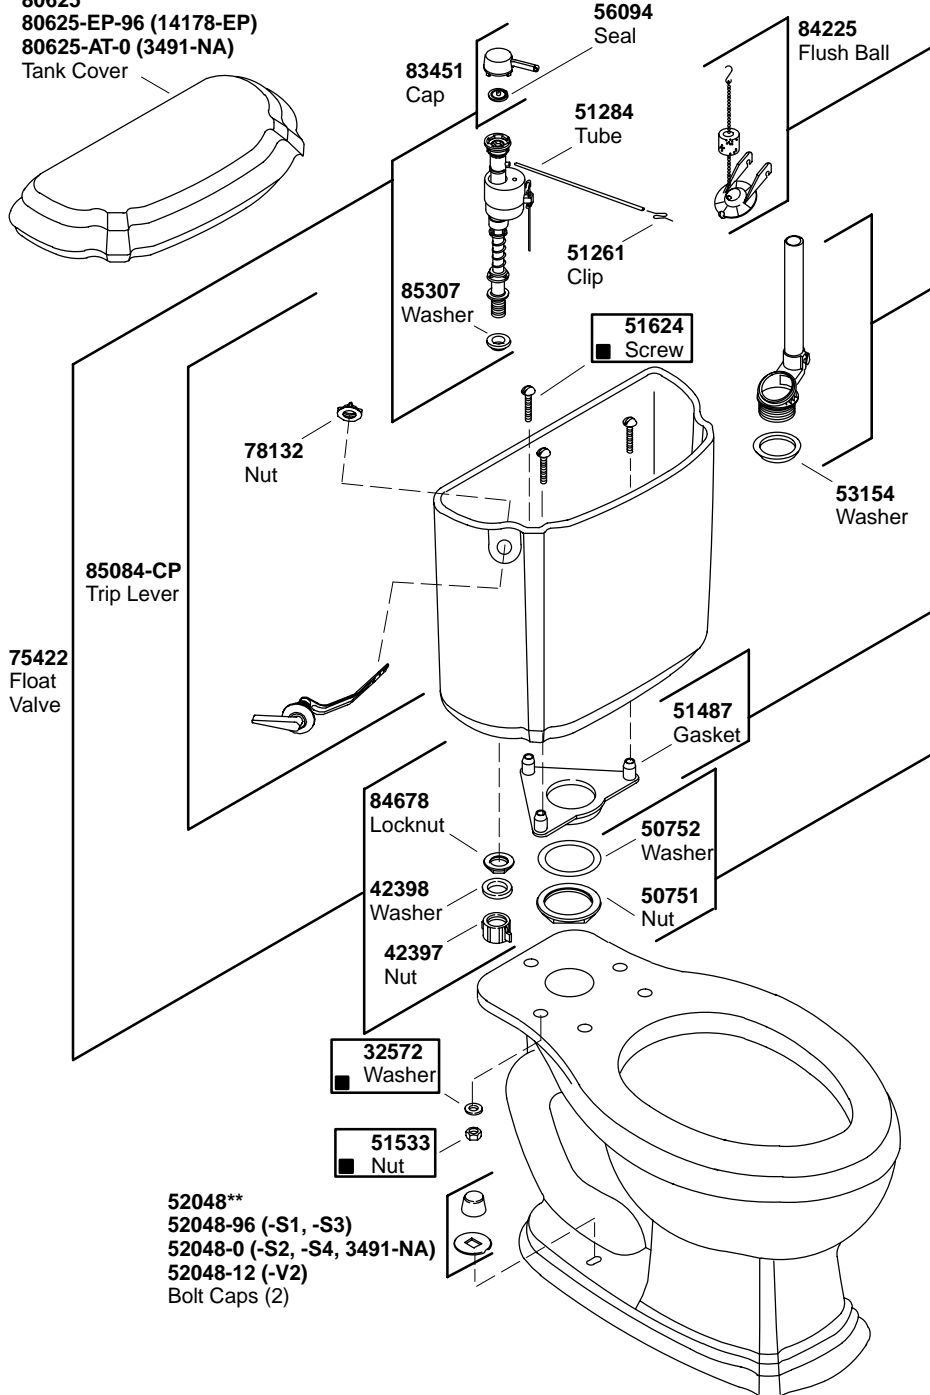

KOHLER® SERVICE PARTS

PORTRAIT™ TOILETS

K#	Insulated
K-3490-**-BB	
K-3490-U-**-BB	X
K-3491-NA-**-AB	X
K-14178-EP-**-BB	X

30419 Hardware Kit Consists of:
 51624 (3 ea.), 32572 (3 ea.), 51533 (3 ea.)

80625**
 80625-EP-96 (14178-EP)
 80625-AT-0 (3491-NA)
 Tank Cover

52048**
 52048-96 (-S1, -S3)
 52048-0 (-S2, -S4, 3491-NA)
 52048-12 (-V2)
 Bolt Caps (2)

**Finish/color code must be specified when ordering.