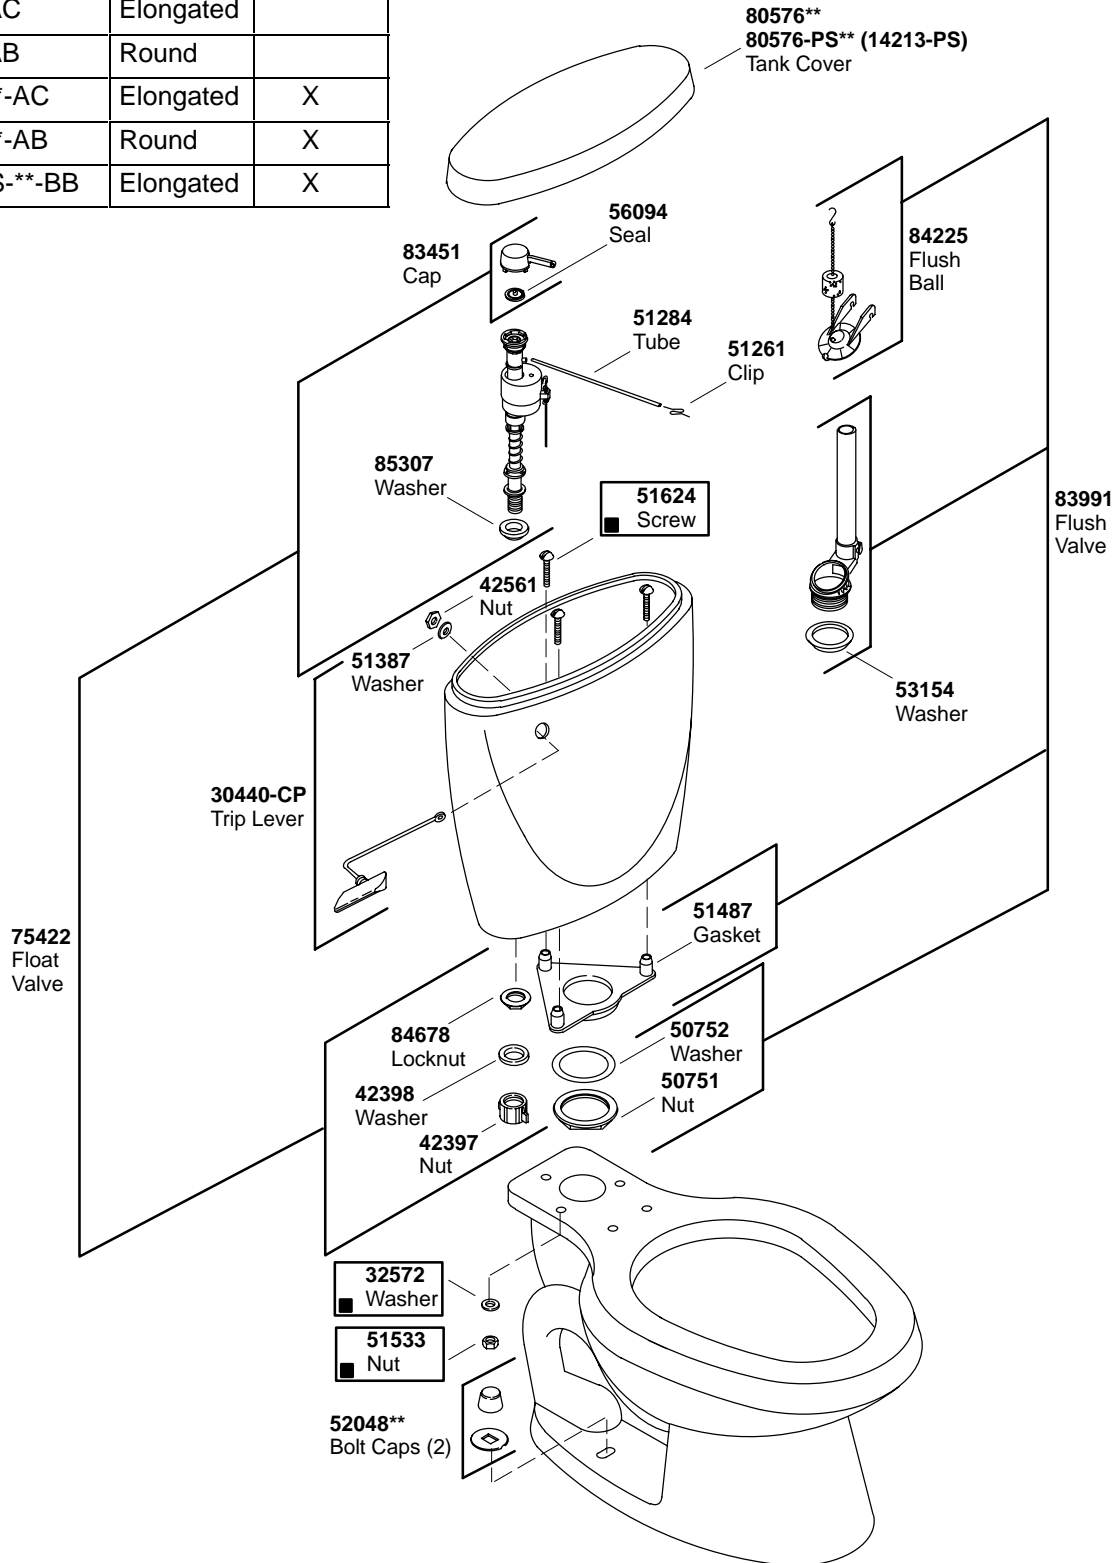

KOHLER® SERVICE PARTS

COUTURE™ LITE™ TOILETS

K#	Bowl	Insulated
K-3471-**-AC	Elongated	
K-3472-**-AB	Round	
K-3471-U-**-AC	Elongated	X
K-3472-U-**-AB	Round	X
K-14213-PS-**-BB	Elongated	X

 30419 Hardware Kit Consists of:
 51624 (3 ea.), **32572** (3 ea.), **51533** (3 ea.)

**Finish/color code must be specified when ordering.