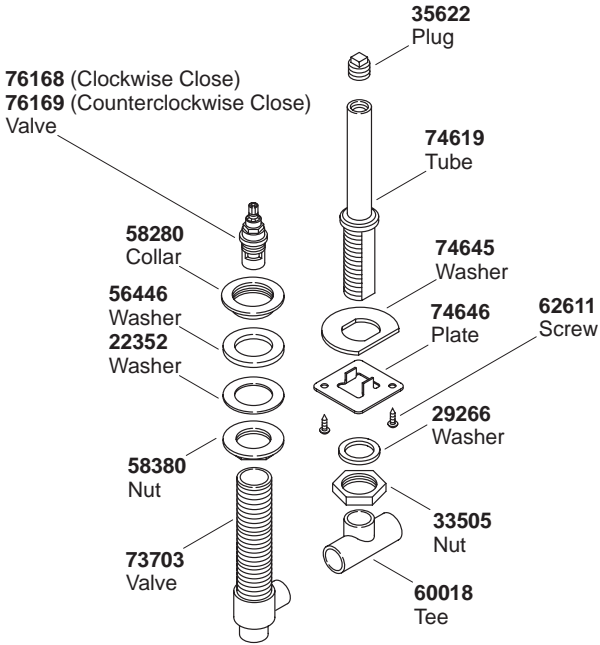

**KOHLER**<sup>®</sup>  
SERVICE PARTS

HIGH FLOW VALVE

K#
K-301-K-NA-AA

**\*\*Finish/color code must be specified when ordering.**

116956-8-AA (-)