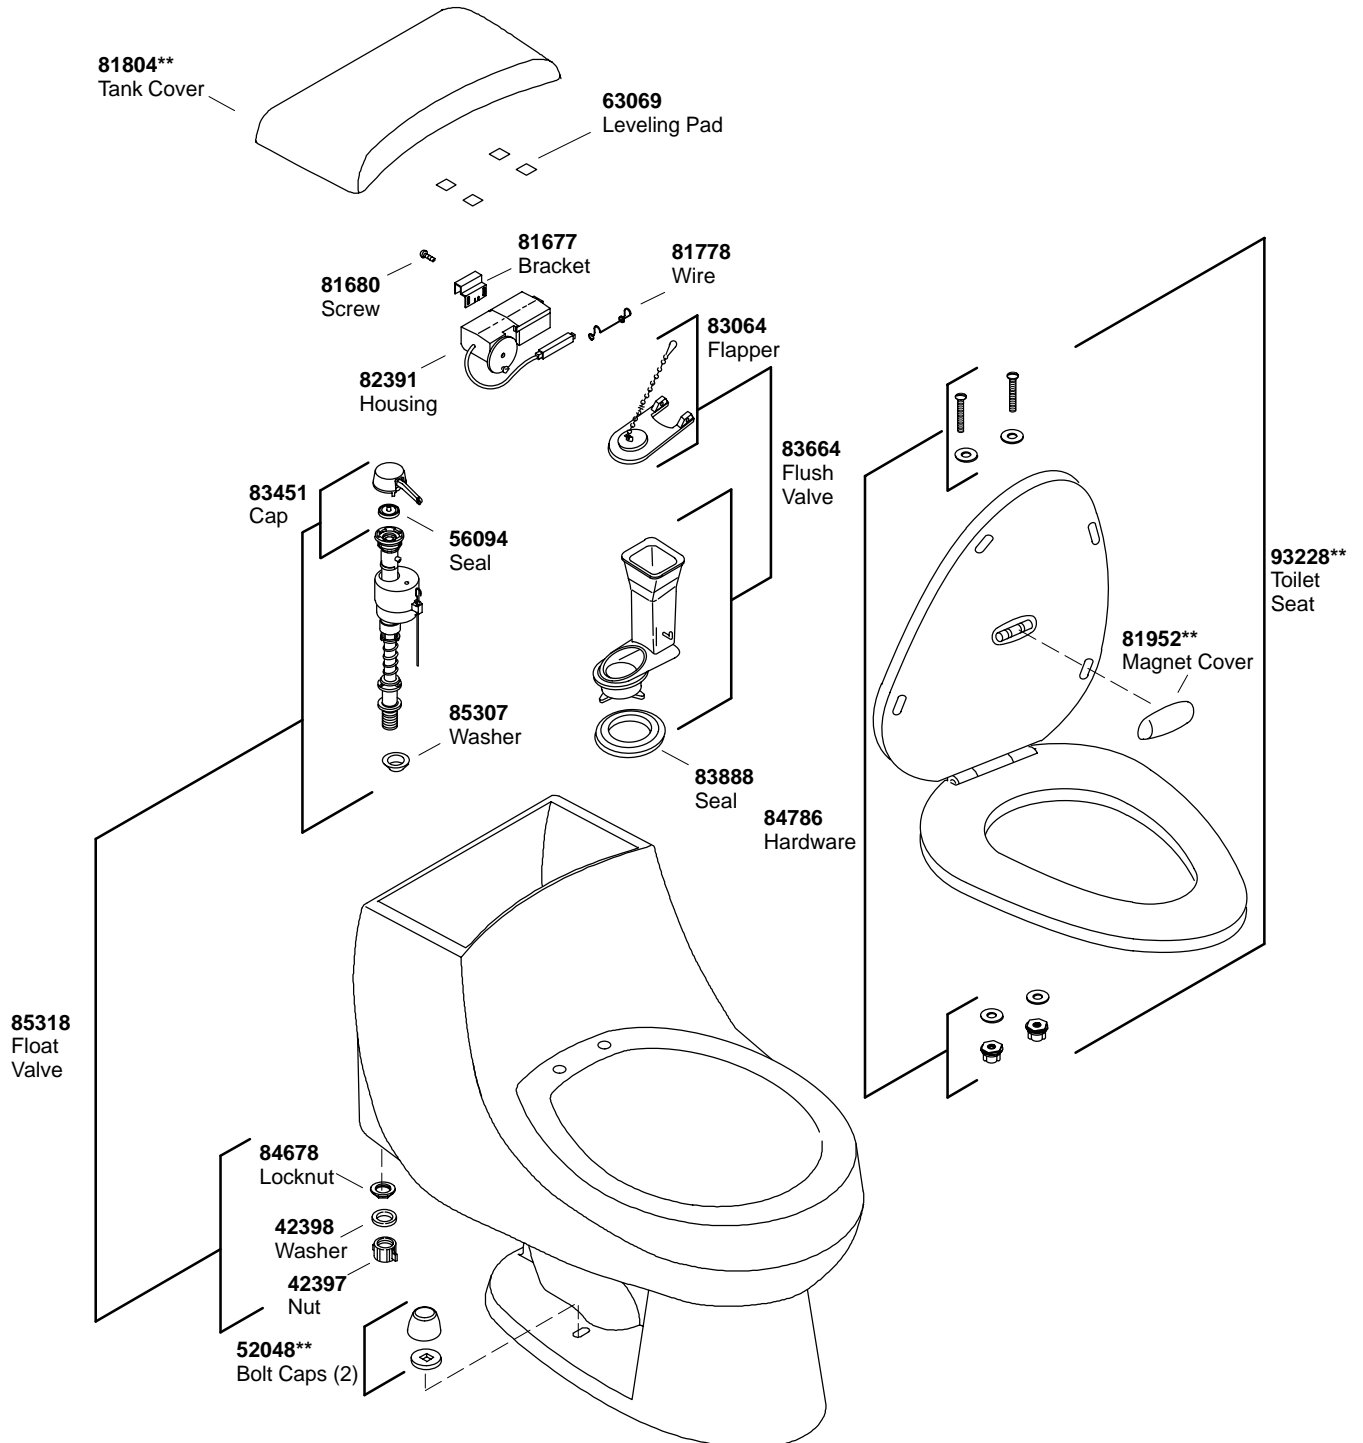

KOHLER® SERVICE PARTS

SAN MARTINE™ TOILET WITH PEACEKEEPER™ SEAT

K#	Bowl
K-3435-X-**-CC	Elongated

**Finish/color code must be specified when ordering.