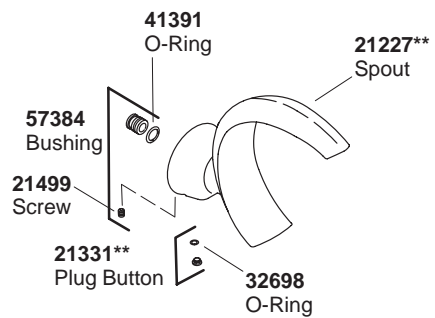

KOHLER[®]
SERVICE PARTS

CRESCENT WALL-MOUNT
NON-DIVERTER BATH SPOUT

K#
K-6944-**-DB

****Finish/color code must be specified when ordering.**

116965-8-AA (-)