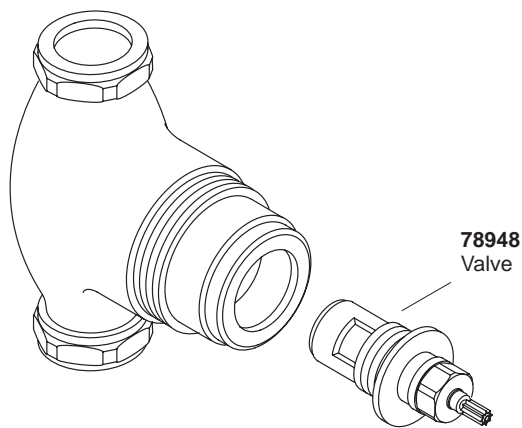

KOHLER[®] SERVICE PARTS

MASTERSHOWER™
3/4" VOLUME CONTROL VALVE

K#
K-403-K-NA-AA

****Finish/color code must be specified when ordering.**