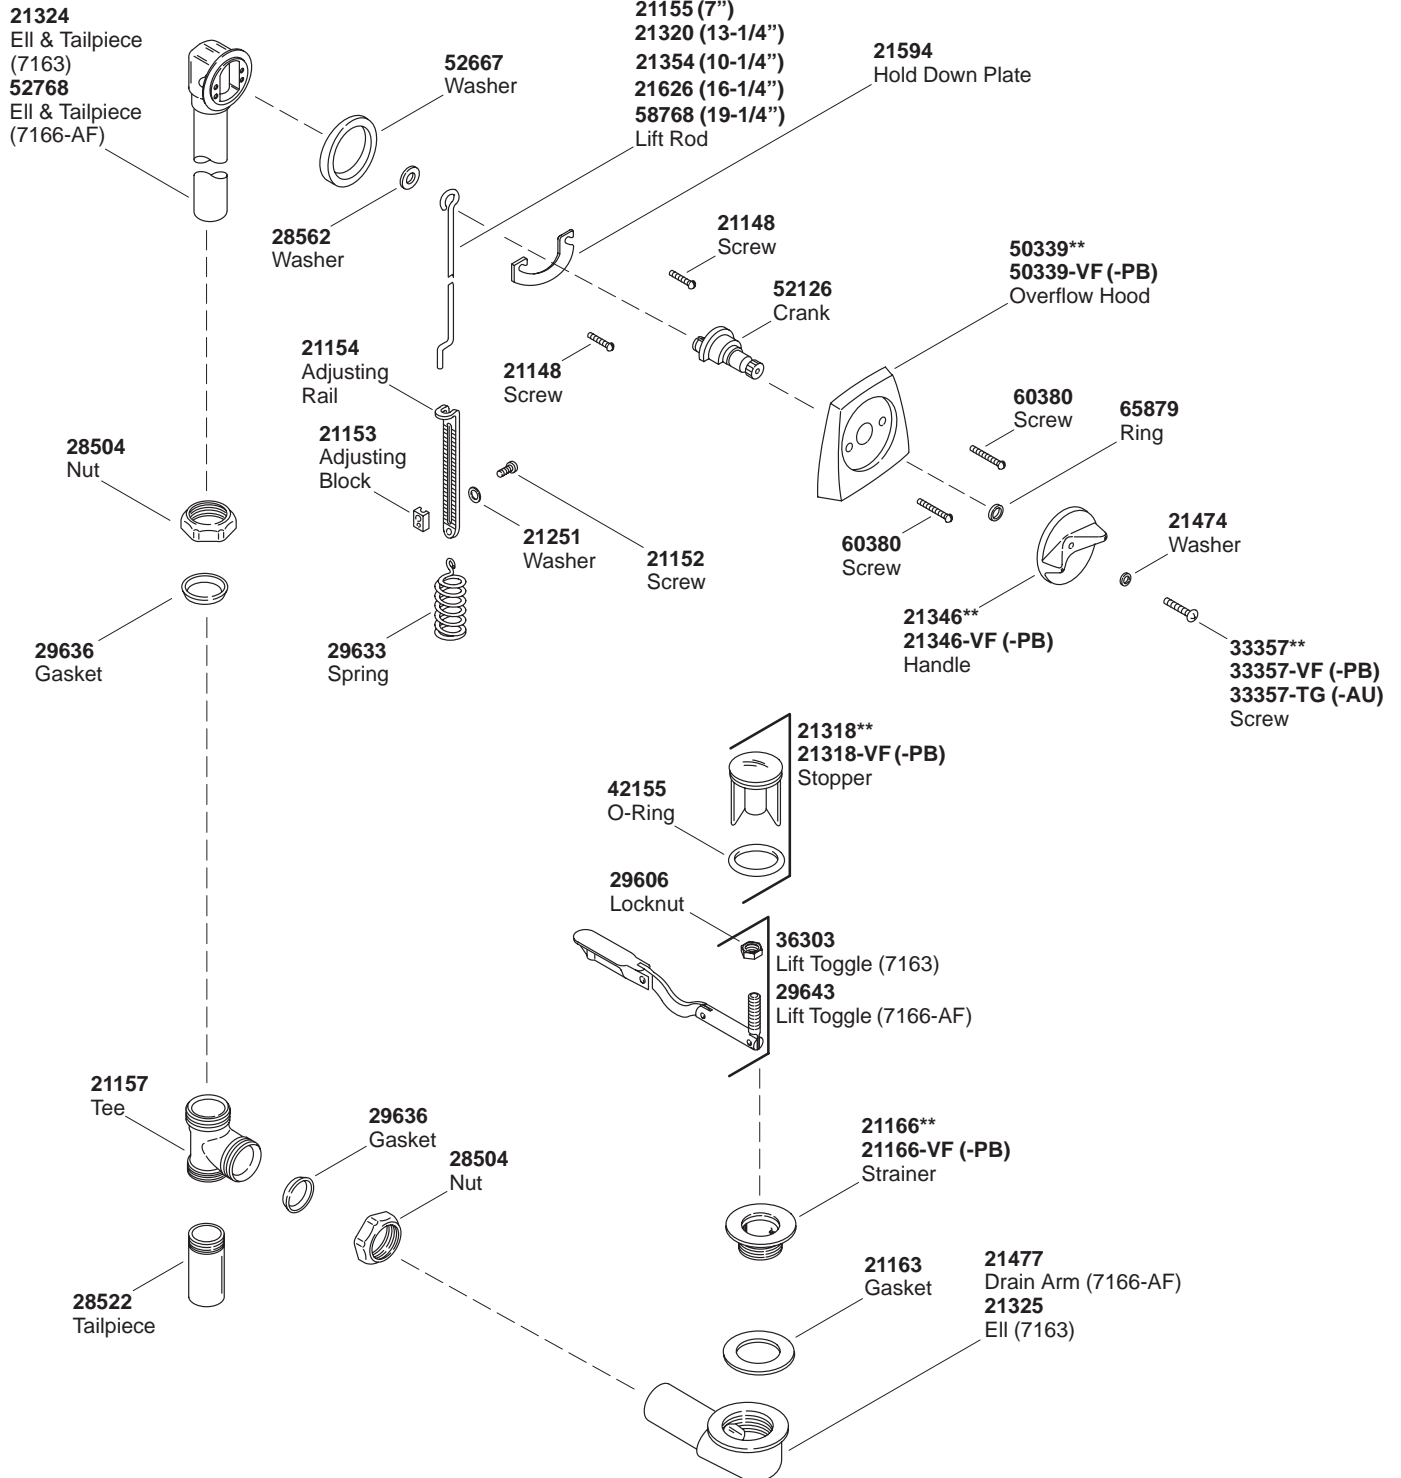

KOHLER® SERVICE PARTS

CLEARFLO™ BATH DRAIN

K#	
K-7163-**-DB	1-1/2" Drain for Greek Bath
K-7166-AF-**-DB	1-1/2" Drain

**Finish/color code must be specified when ordering.