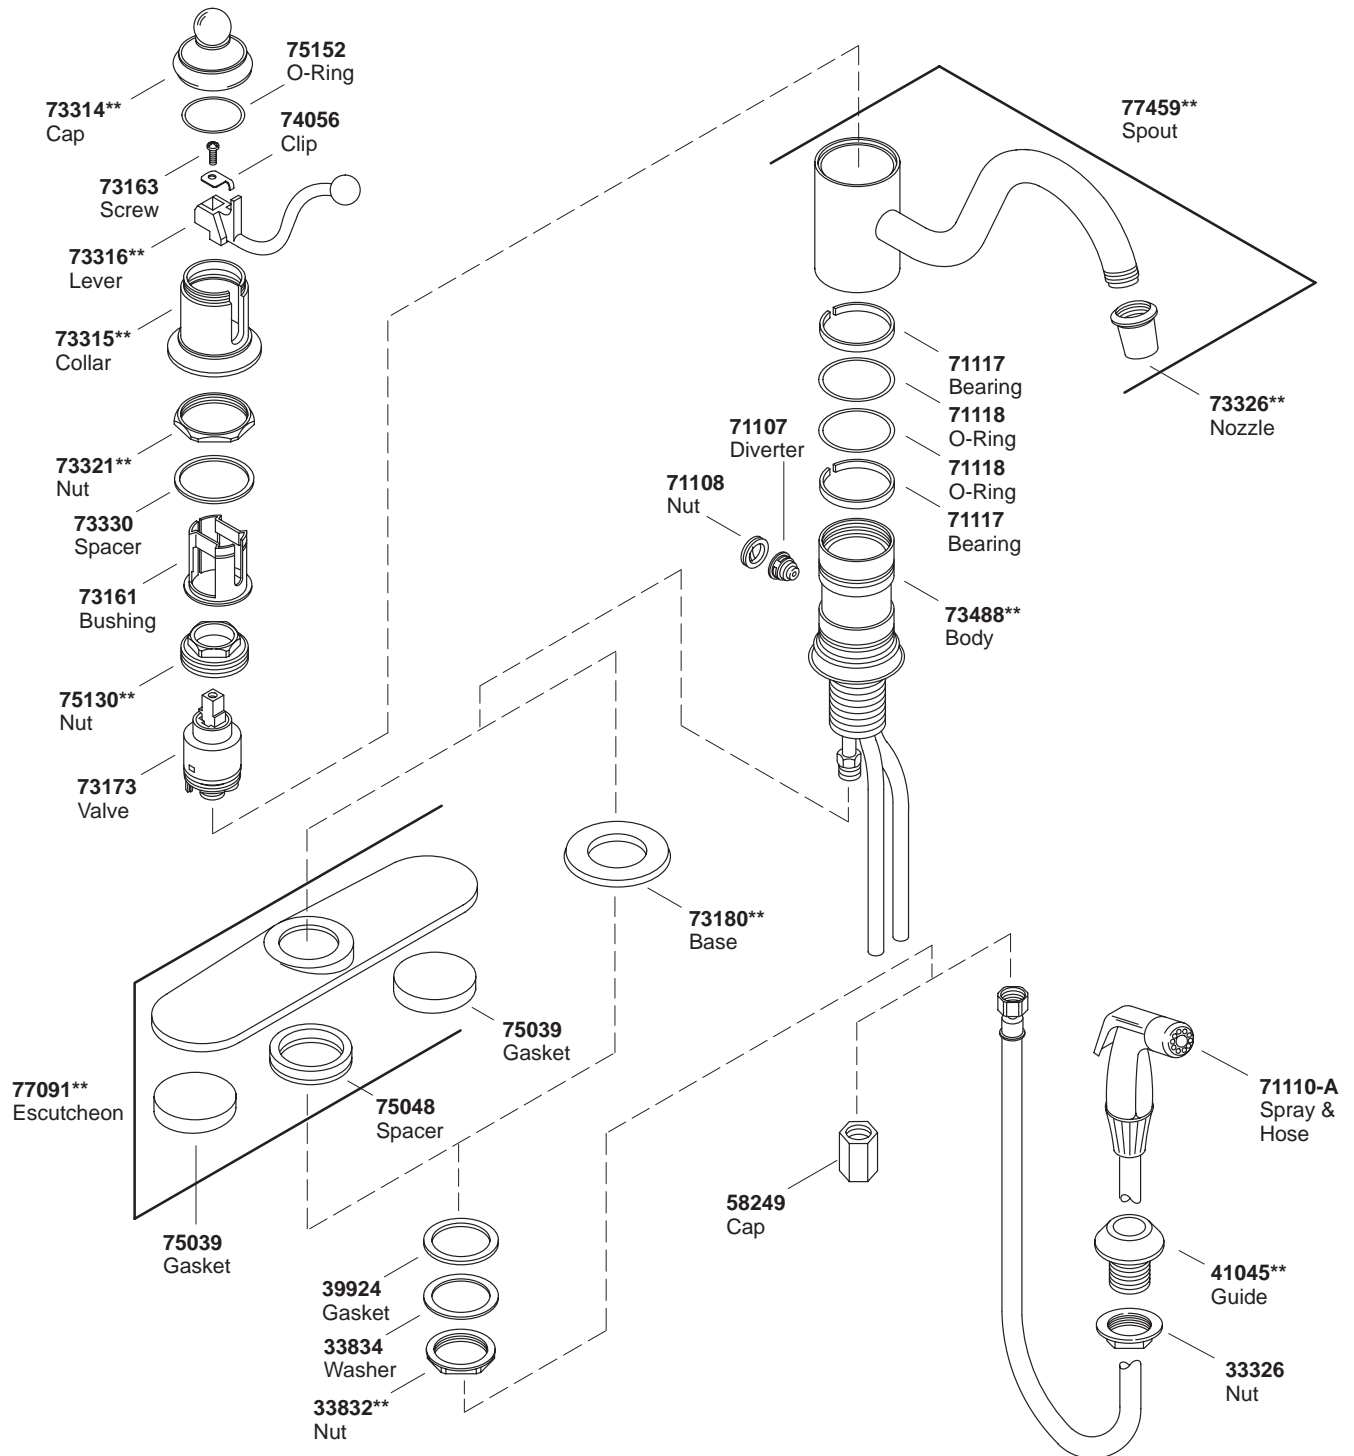

# KOHLER® SERVICE PARTS

## ANTIQUE™ SINGLE-CONTROL KITCHEN FAUCETS

K#	Handspray	10" Escutcheon Plate	Round Escutcheon
K-168-**-DB			X
K-169-**-DB	X		X
K-170-**-DB		X	
K-171-**-DB	X	X	

\*\*Finish/color code must be specified when ordering.