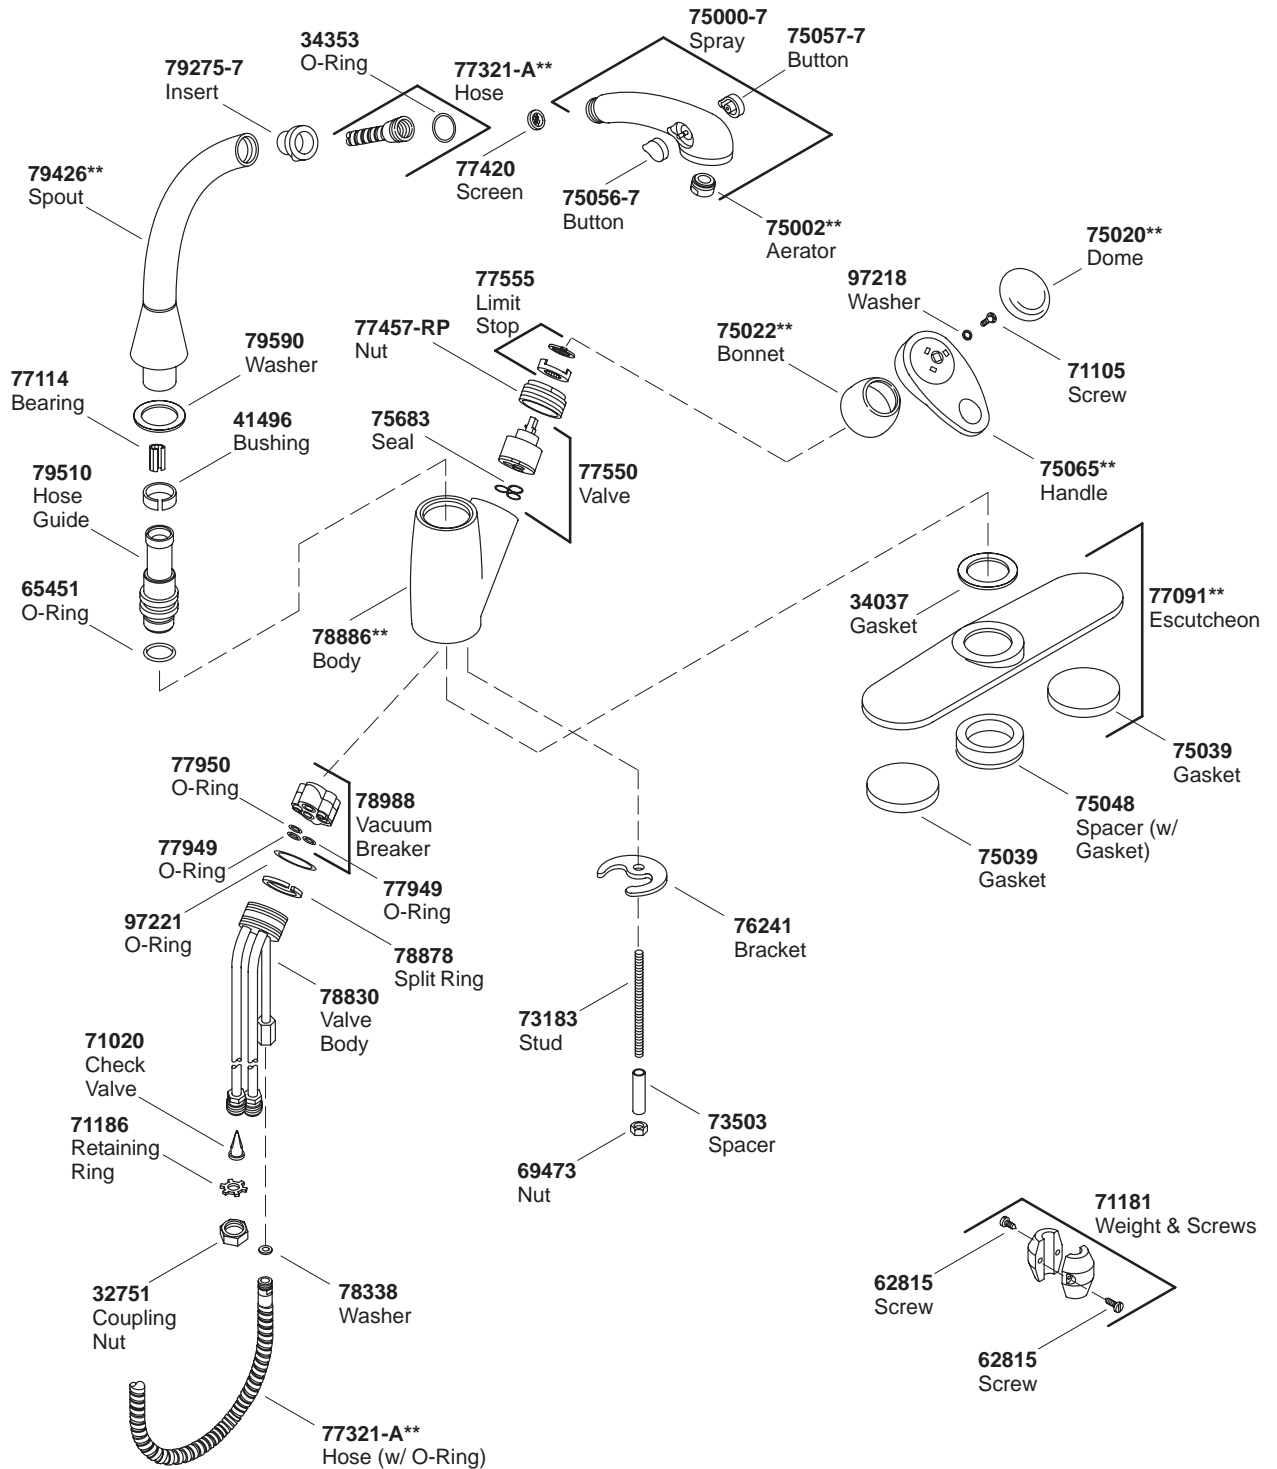

KOHLER® SERVICE PARTS

PRO-AVATAR™ PULL-OUT KITCHEN SINK FAUCET

K#
K-6340-BP-**-AA

**Finish/color code must be specified when ordering.