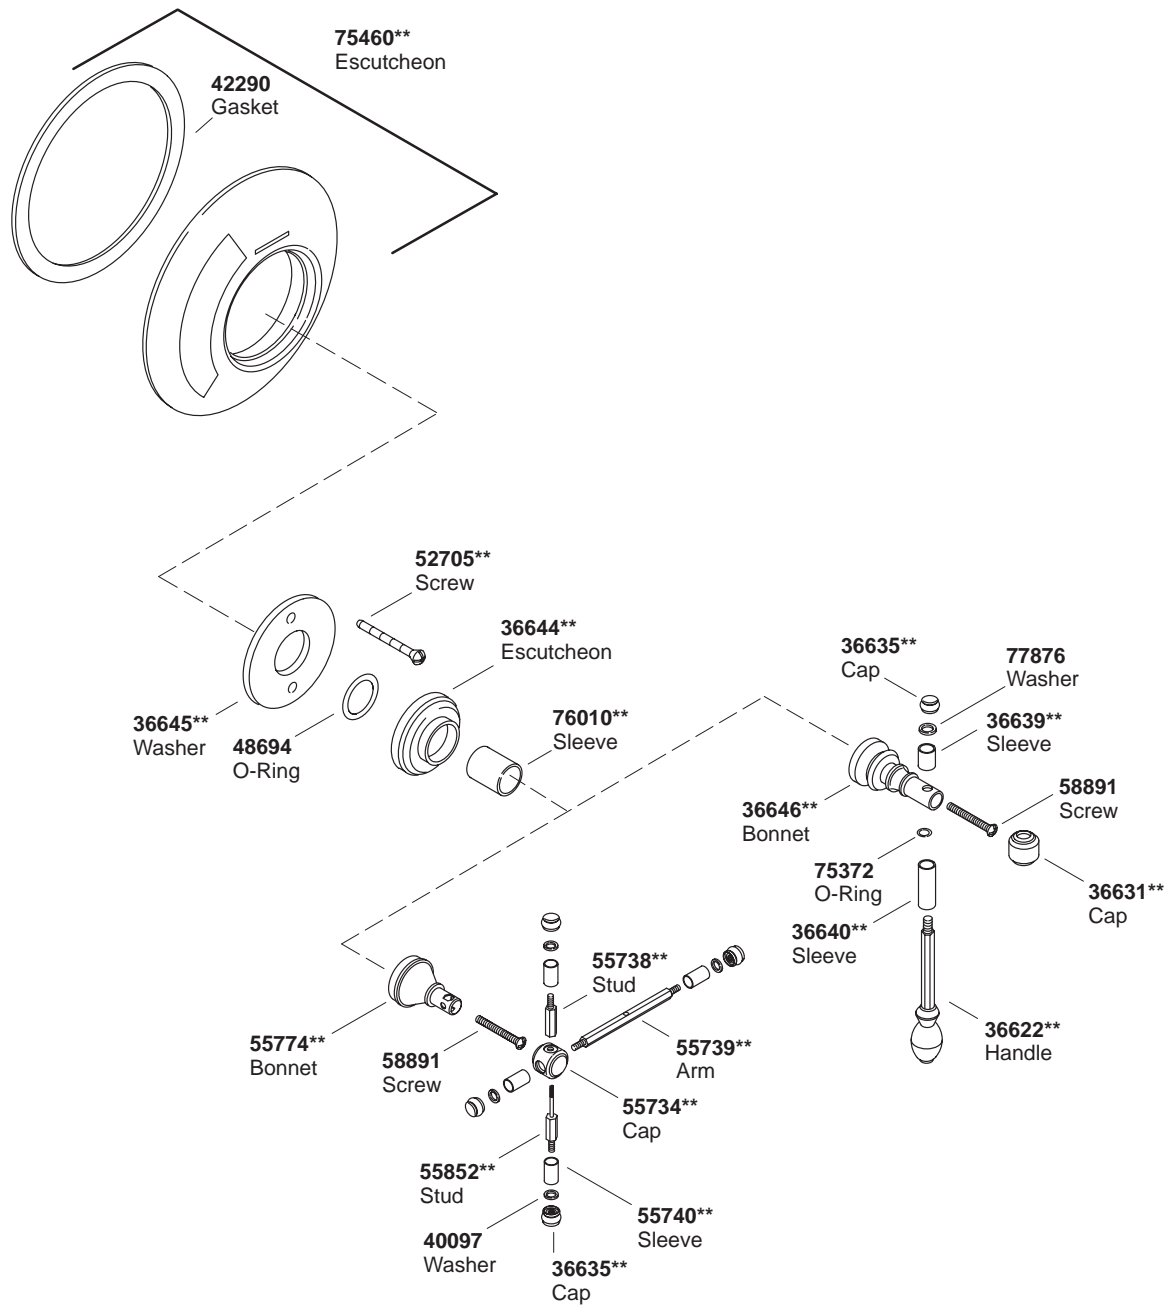

KOHLER® SERVICE PARTS

IV GEORGES BRASS™ RITE-TEMP™ BATH AND SHOWER FAUCET TRIM

| K# | Diverter Spout | Showerhead and Arm | Lever Handle | Cross Handle | Ceramic Dial |
|------------------|----------------|--------------------|--------------|--------------|--------------|
| K-146-**-BA | | | | | X |
| K-T6808-3D-**-DB | X | X | | X | |
| K-T6808-4D-**-DB | X | X | X | | |
| K-T6809-3D-**-DB | | X | | X | |
| K-T6809-4D-**-DB | | X | X | | |
| K-T6810-3D-**-DB | | | | X | |
| K-T6810-4D-**-DB | | | X | | |

**Finish/color code must be specified when ordering.

****Finish/color code must be specified when ordering.**