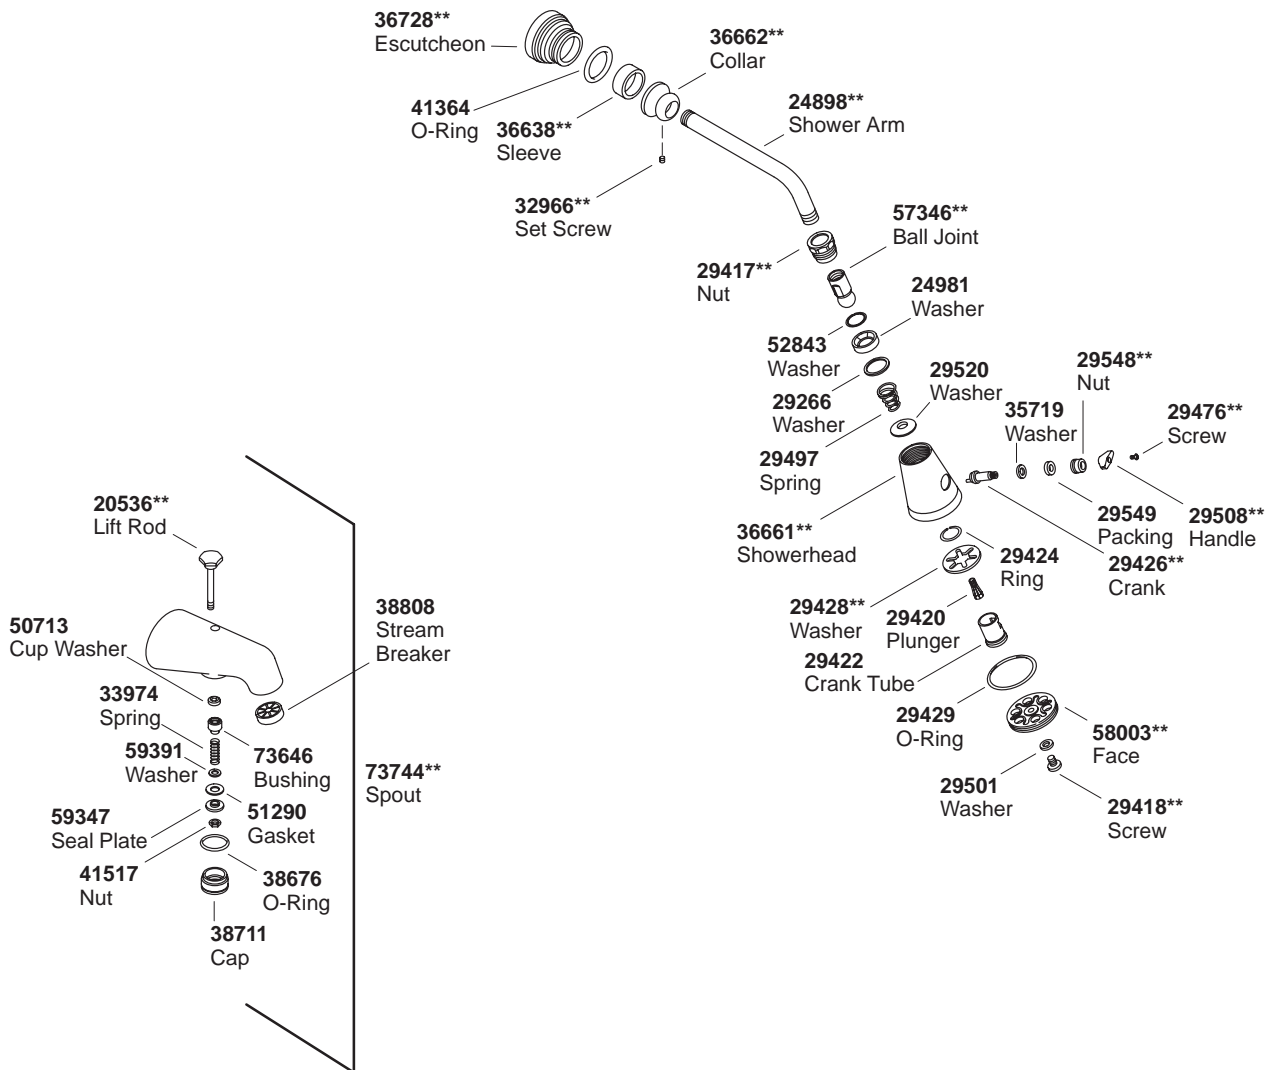

KOHLER® SERVICE PARTS

IV GEORGES BRASS™ RITE-TEMP™ BATH AND SHOWER FAUCET TRIM

| K# | Diverter Spout | Showerhead and Arm | Lever Handle | Cross Handle | Ceramic Dial |
|------------------|----------------|--------------------|--------------|--------------|--------------|
| K-146-**-BA | | | | | X |
| K-T6808-3D-**-DB | X | X | | X | |
| K-T6808-4D-**-DB | X | X | X | | |
| K-T6809-3D-**-DB | | X | | X | |
| K-T6809-4D-**-DB | | X | X | | |
| K-T6810-3D-**-DB | | | | X | |
| K-T6810-4D-**-DB | | | X | | |

**Finish/color code must be specified when ordering.

****Finish/color code must be specified when ordering.**