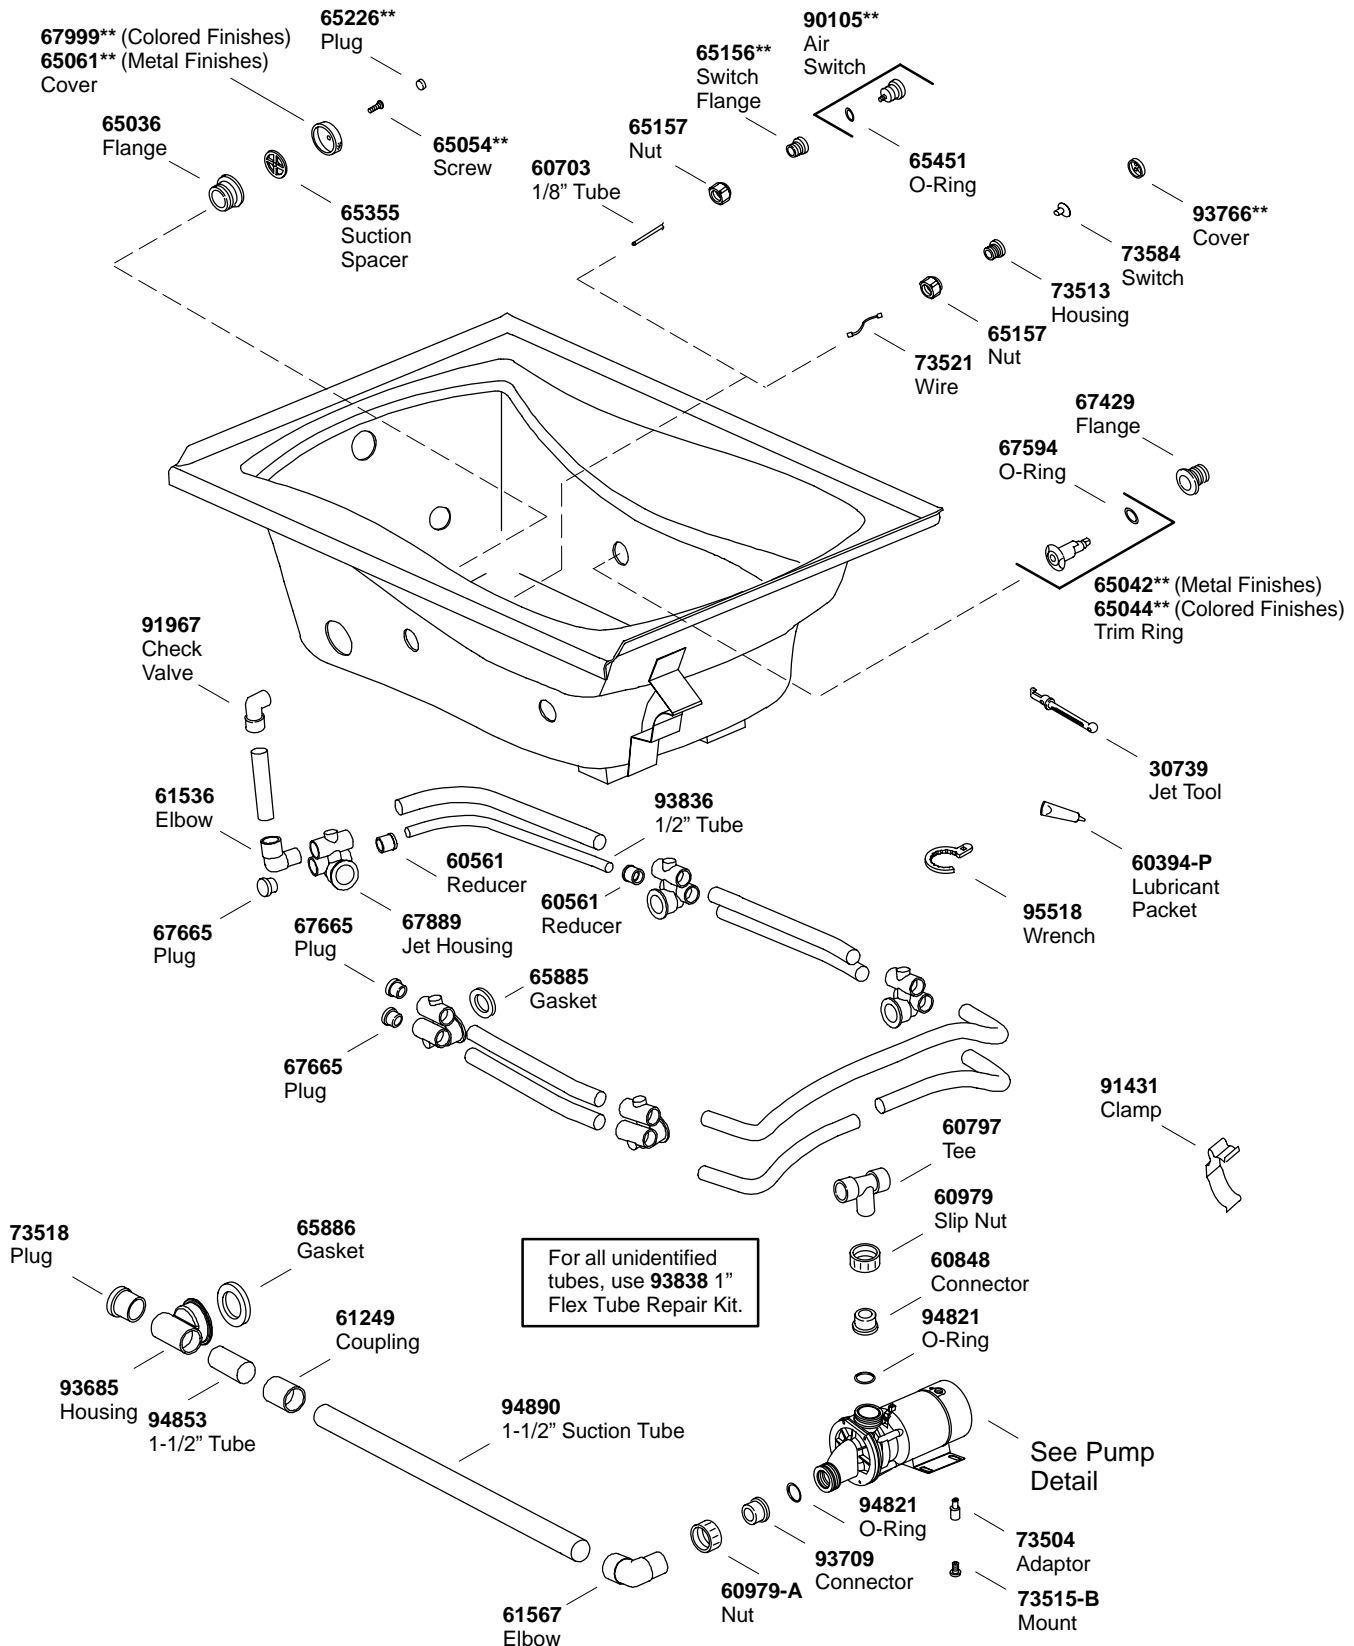

K#	Drain Location	Rim Style	Length	Pump	Heater	Switch	Jet Trim
K-1224-**-AA	Reversible	Drop-In	5.5'	73524	N/A	Air	Included
K-1224-CS-**-AA	Reversible	Drop-In	5.5'	73524	N/A	Air	Included
K-1224-L-**-AA	Left	Flange	5.5'	73524	N/A	Air	Included
K-1224-R-**-AA	Right	Flange	5.5'	73524	N/A	Air	Included
K-1239-**-AA	Reversible	Drop-In	5'	73524	N/A	Air	Included
K-1239-CS-**-AA	Reversible	Drop-In	5'	73524	N/A	Air	Included
K-1239-L-**-AA	Left	Flange	5'	73524	N/A	Air	Included
K-1239-R-**-AA	Right	Flange	5'	73524	N/A	Air	Included
K-1239-H-**-AA	Middle	Drop-In	5'	73533	In Pump	Electric	Not Included
K-9695-**-BA							Trim Only

****Finish/color code must be specified when ordering.**

KOHLER[®] SERVICE PARTS

MARIPOSA™ WHIRLPOOL

**Finish/color code must be specified when ordering.

****Finish/color code must be specified when ordering.**

****Finish/color code must be specified when ordering.**