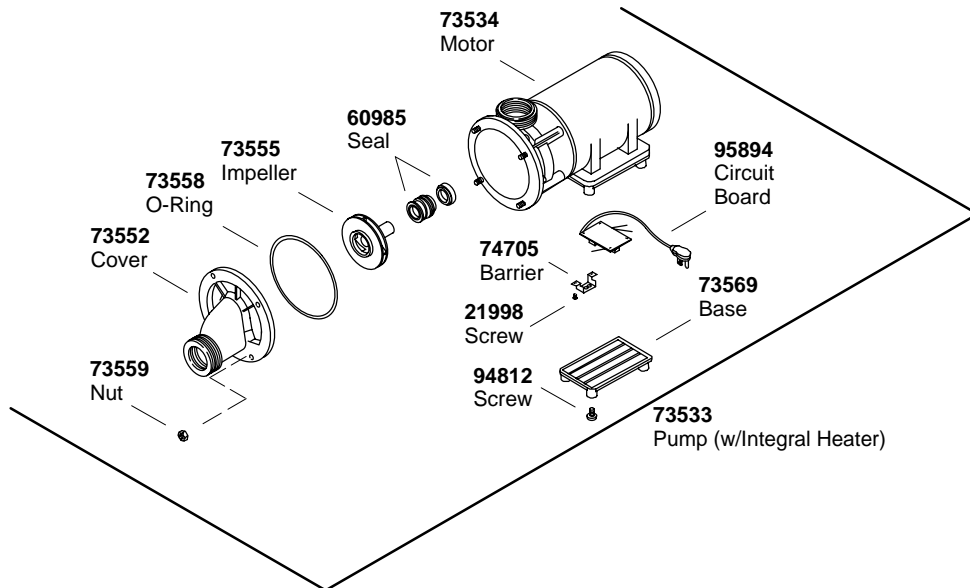

K#	Drain Location	Rim Style	Length	Pump	Heater	Switch	Jet Trim
K-1224-**-AA	Reversible	Drop-In	5.5'	73524	N/A	Air	Included
K-1224-CS-**-AA	Reversible	Drop-In	5.5'	73524	N/A	Air	Included
K-1224-L-**-AA	Left	Flange	5.5'	73524	N/A	Air	Included
K-1224-R-**-AA	Right	Flange	5.5'	73524	N/A	Air	Included
K-1239-**-AA	Reversible	Drop-In	5'	73524	N/A	Air	Included
K-1239-CS-**-AA	Reversible	Drop-In	5'	73524	N/A	Air	Included
K-1239-L-**-AA	Left	Flange	5'	73524	N/A	Air	Included
K-1239-R-**-AA	Right	Flange	5'	73524	N/A	Air	Included
K-1239-H-**-AA	Middle	Drop-In	5'	73533	In Pump	Electric	Not Included
K-9695-**-BA							Trim Only

****Finish/color code must be specified when ordering.**

KOHLER[®] SERVICE PARTS

MARIPOSA™ WHIRLPOOL

**Finish/color code must be specified when ordering.

****Finish/color code must be specified when ordering.**