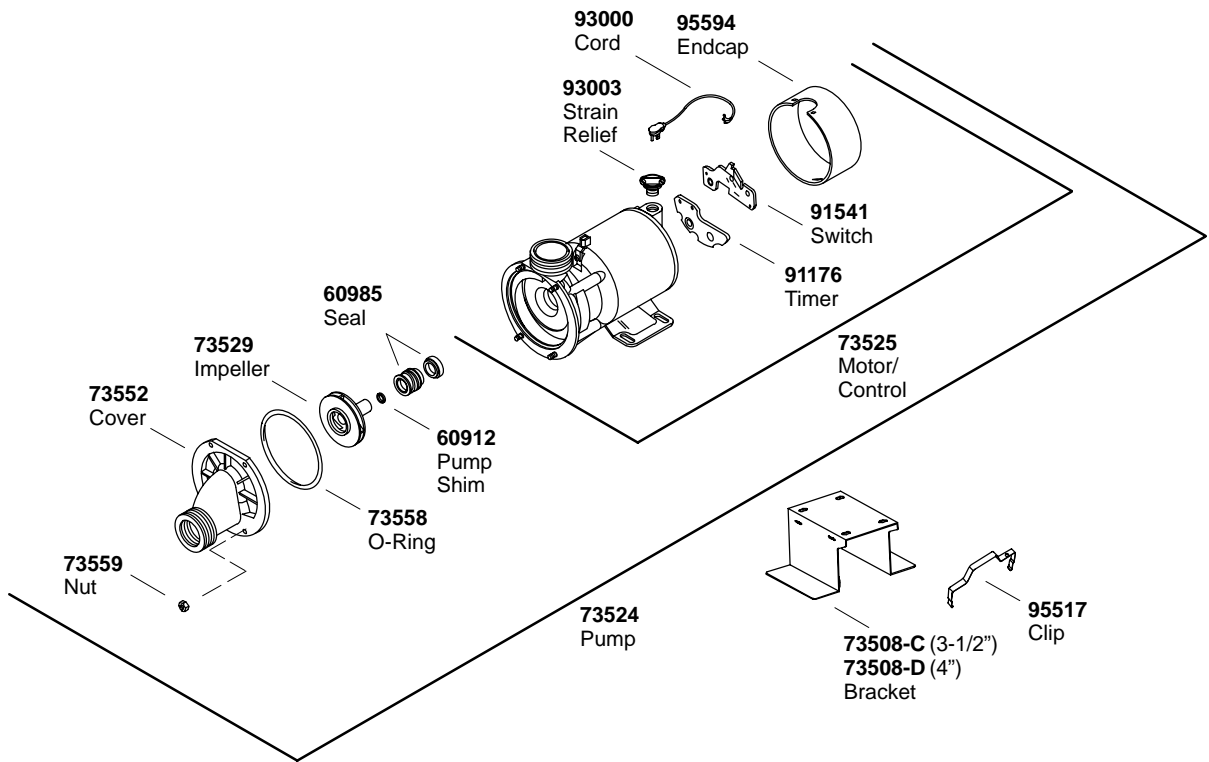

K#	Drain Location	Rim Style	Length	Pump	Heater	Switch	Jet Trim
K-1224-**-AA	Reversible	Drop-In	5.5'	73524	N/A	Air	Included
K-1224-CS-**-AA	Reversible	Drop-In	5.5'	73524	N/A	Air	Included
K-1224-L-**-AA	Left	Flange	5.5'	73524	N/A	Air	Included
K-1224-R-**-AA	Right	Flange	5.5'	73524	N/A	Air	Included
K-1239-**-AA	Reversible	Drop-In	5'	73524	N/A	Air	Included
K-1239-CS-**-AA	Reversible	Drop-In	5'	73524	N/A	Air	Included
K-1239-L-**-AA	Left	Flange	5'	73524	N/A	Air	Included
K-1239-R-**-AA	Right	Flange	5'	73524	N/A	Air	Included
K-1239-H-**-AA	Middle	Drop-In	5'	73533	In Pump	Electric	Not Included
K-9695-**-BA							Trim Only

****Finish/color code must be specified when ordering.**

KOHLER[®] SERVICE PARTS

MARIPOSA™ WHIRLPOOL

**Finish/color code must be specified when ordering.

****Finish/color code must be specified when ordering.**