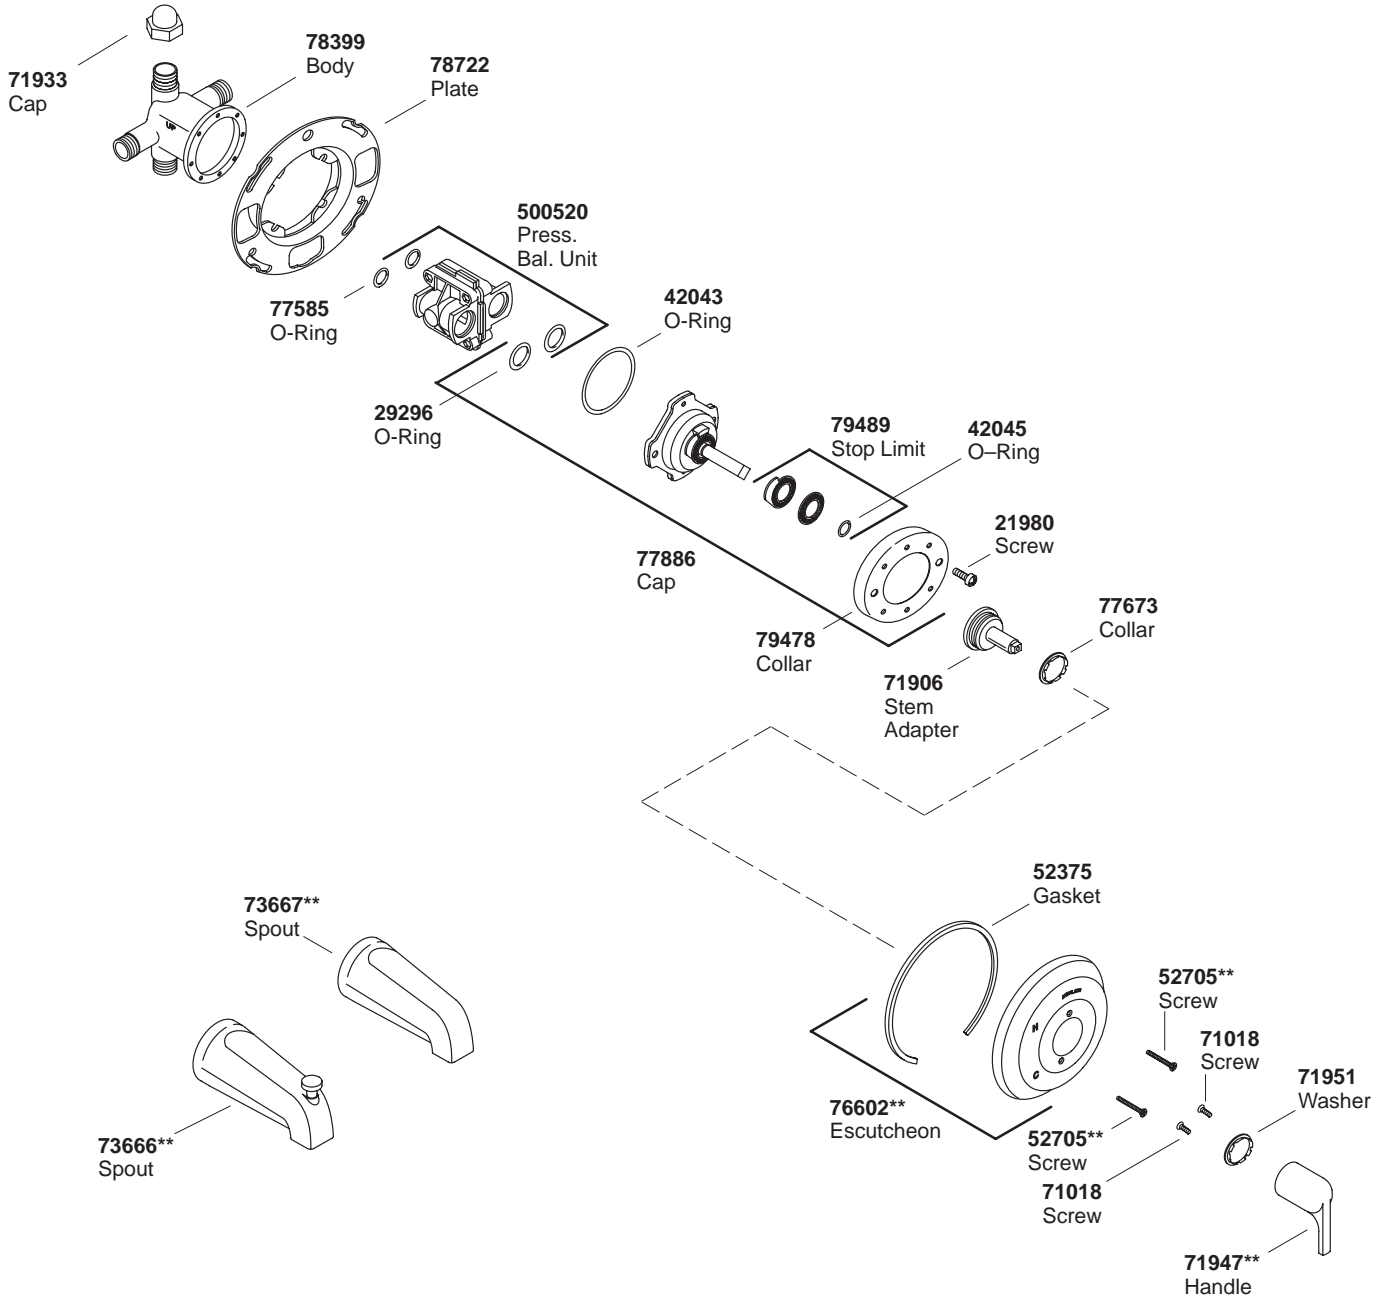

KOHLER® SERVICE PARTS

BODYSPA™ CORALAI5™ WALL-MOUNT FAUCET KIT

K#	Rite-Temp Valve	Diverter Spout	Non-Diverter Spout
K-1096-**-FC		X	
K-1097-**-HC	X		X

**Finish/color code must be specified when ordering.

**Finish/color code must be specified when ordering.