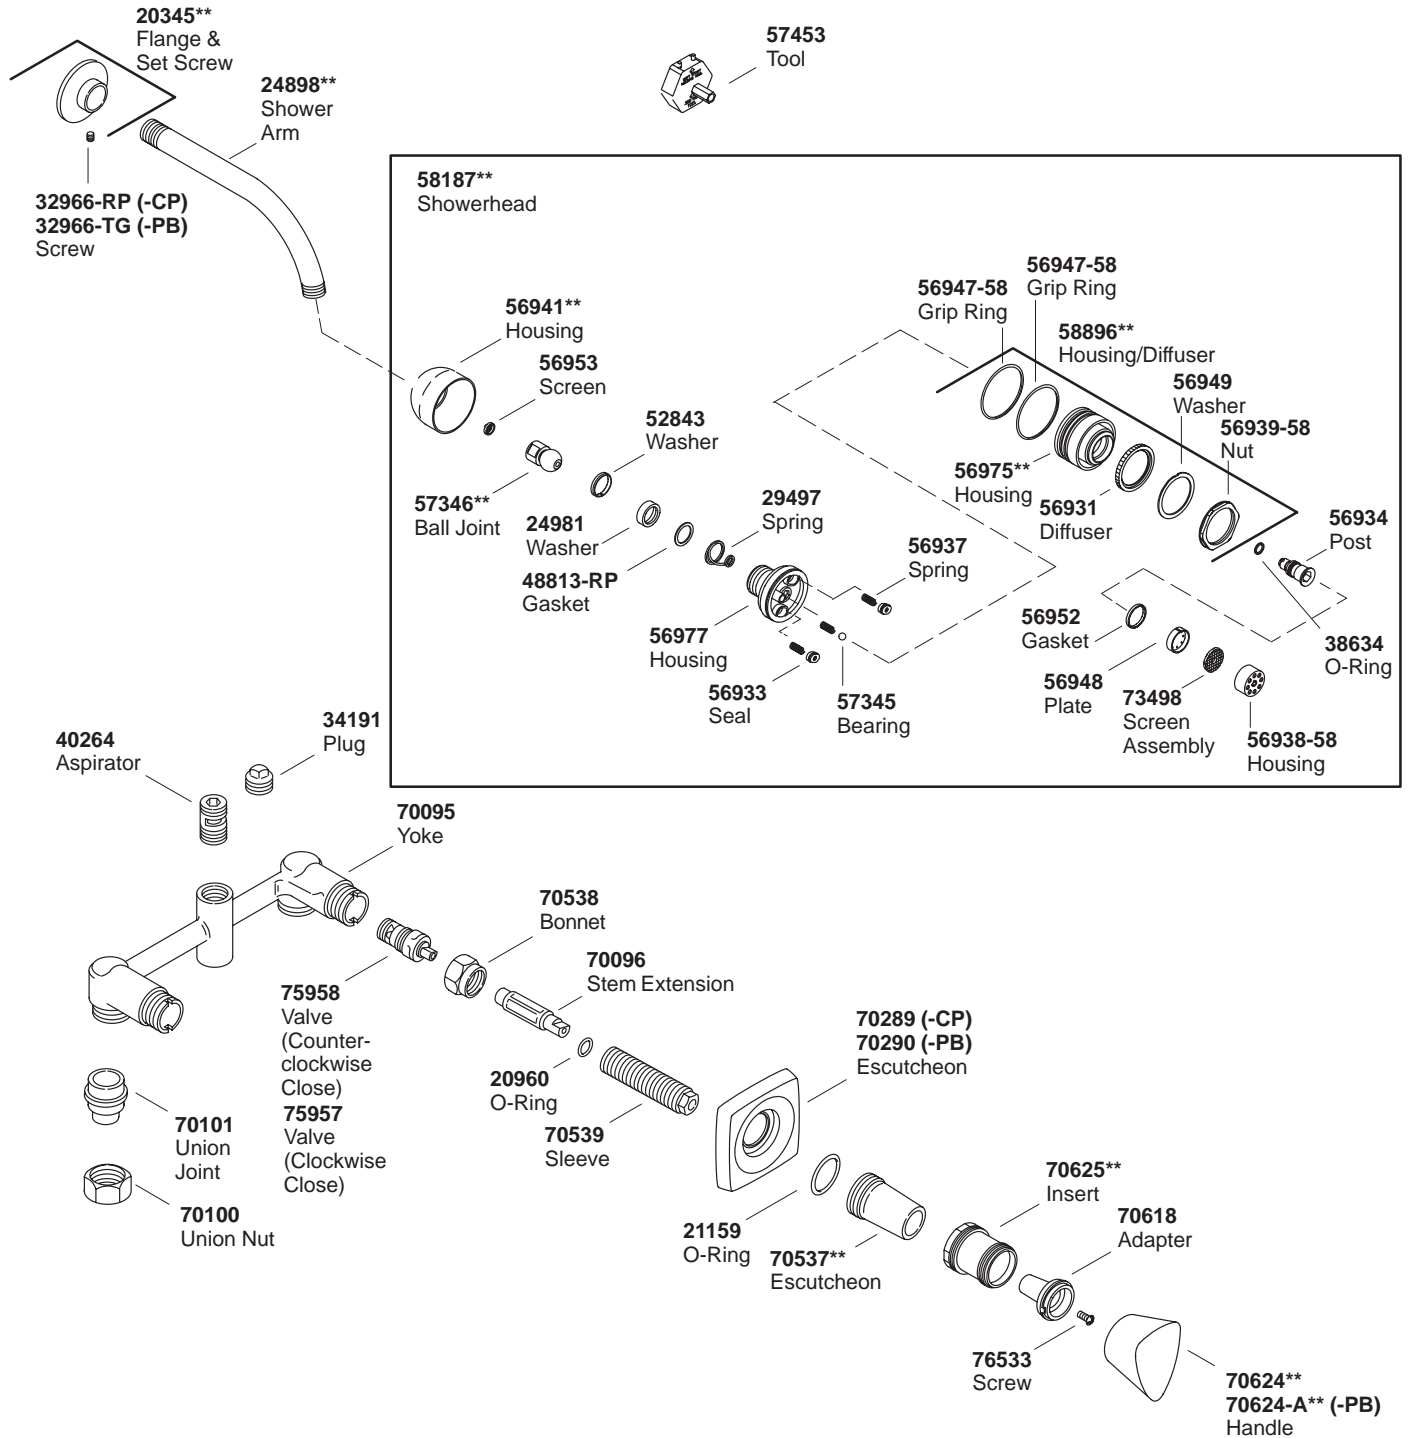

KOHLER® SERVICE PARTS

BODYSPA™ CORALAI5™ WALL-MOUNT FAUCET KIT

K#	Rite-Temp Valve	Diverter Spout	Non-Diverter Spout
K-1096-**-FC		X	
K-1097-**-HC	X		X

**Finish/color code must be specified when ordering.

**Finish/color code must be specified when ordering.