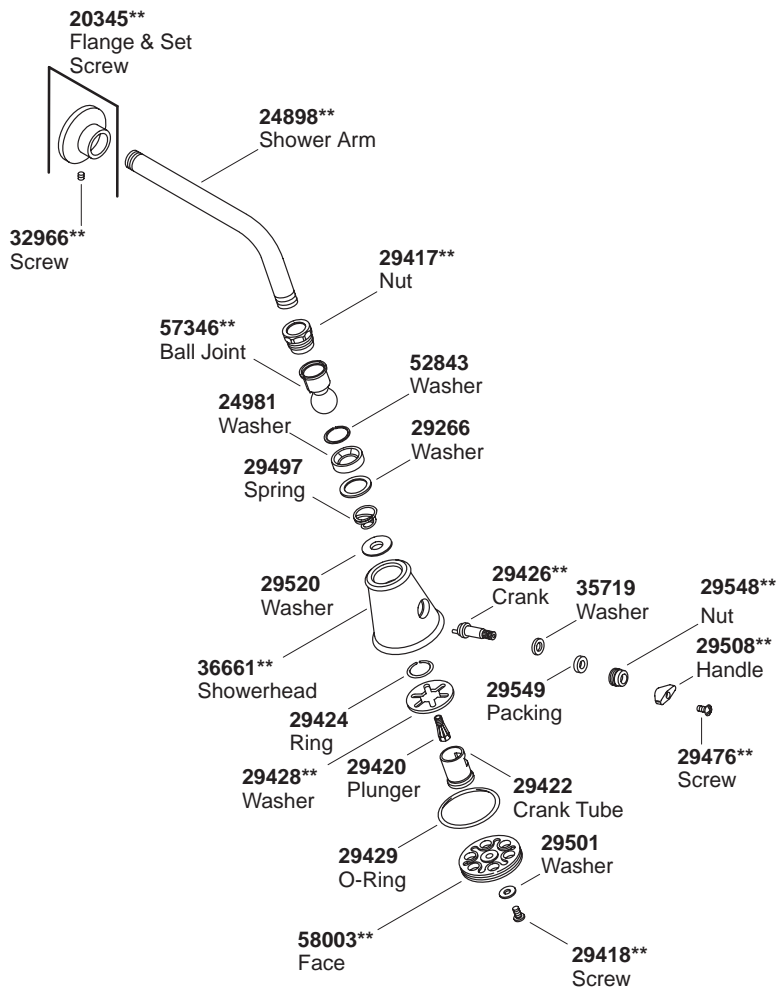

K#
K-7355-**-DB

\*\*Finish/color code must be specified when ordering.