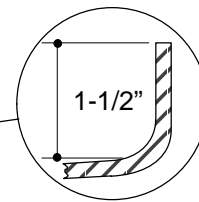

Fixture:	
Weight	55 lbs.
Configuration	1-piece
Drain Outlet	3-3/8" D.

Installation Notes

Refer to installation instructions included with fixture before beginning installation.

Roughing-In Notes

Fixture conforms to ANSI Standard Z124.2. All dimensions are nominal.

Stud opening tolerance (+1/4" -0"). When fire rated wall is specified, dimensions are to the inside of the wall board. Some shimming between stud frame and fixture may be required.

364