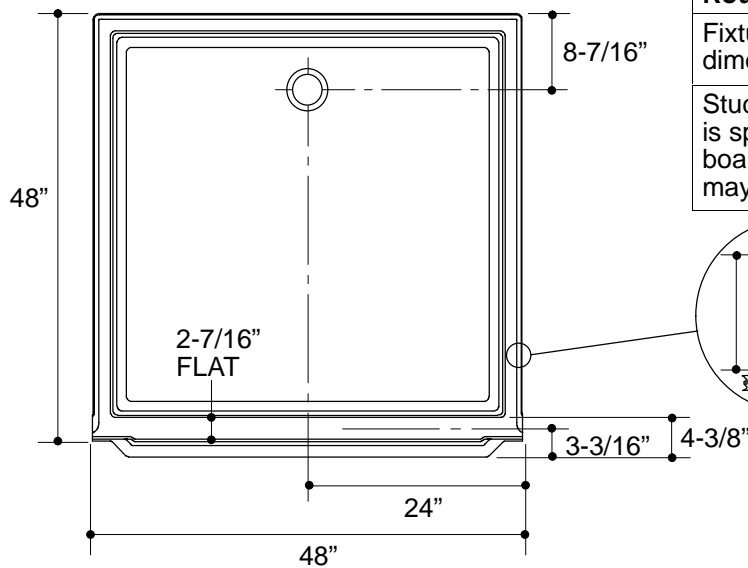

Fixture:	
Weight	55 lbs.
Configuration	1-piece
Drain Outlet	3-3/8" D.

Installation Notes

Refer to installation instructions included with fixture before beginning installation.

Roughing-In Notes

Fixture conforms to ANSI Standard Z124.2. All dimensions are nominal.

Stud opening tolerance (+1/4" -0"). When fire rated wall is specified, dimensions are to the inside of the wall board. Some shimming between stud frame and fixture may be required.

364