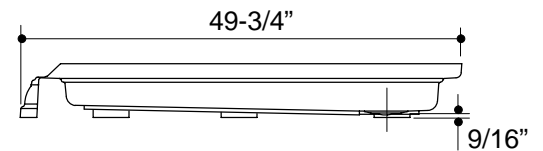

Fixture:	
Weight	55 lbs.
Configuration	1-piece
Drain Outlet	3-3/8" D.

Installation Notes

Refer to installation instructions included with fixture before beginning installation.

Roughing-In Notes

Fixture conforms to ANSI Standard Z124.2. All dimensions are nominal.

Stud opening tolerance (+1/4" -0"). When fire rated wall is specified, dimensions are to the inside of the wall board. Some shimming between stud frame and fixture may be required.

364