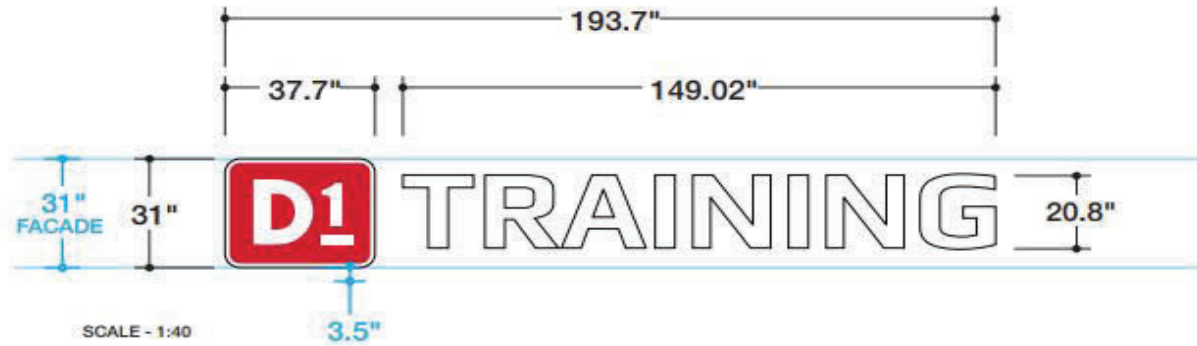

QTY: (1) Set

DRAWN BY: Mike B. VERSION: 4

888-637-7111

FORMALTY/QUELTER SIGN

Sign #2 - Illuminated Channel Letters
NORTHWEST ELEVATION

SF: 41.70

31

Max SF Allowed: 90

LOW ELECTRICAL

Electrical Specs	
(1) 120V Dedicated	20 Amp Circuit

Proposed

SCALE: 3/16"=1'

CLIENT
 D1 - Elmwood
 530 Elmwood Park Blvd
 Elmwood, LA 70123

PRESENTATION
 Exterior Signage

CREATED
 12-16-2022

REVISED
 01-25-2023