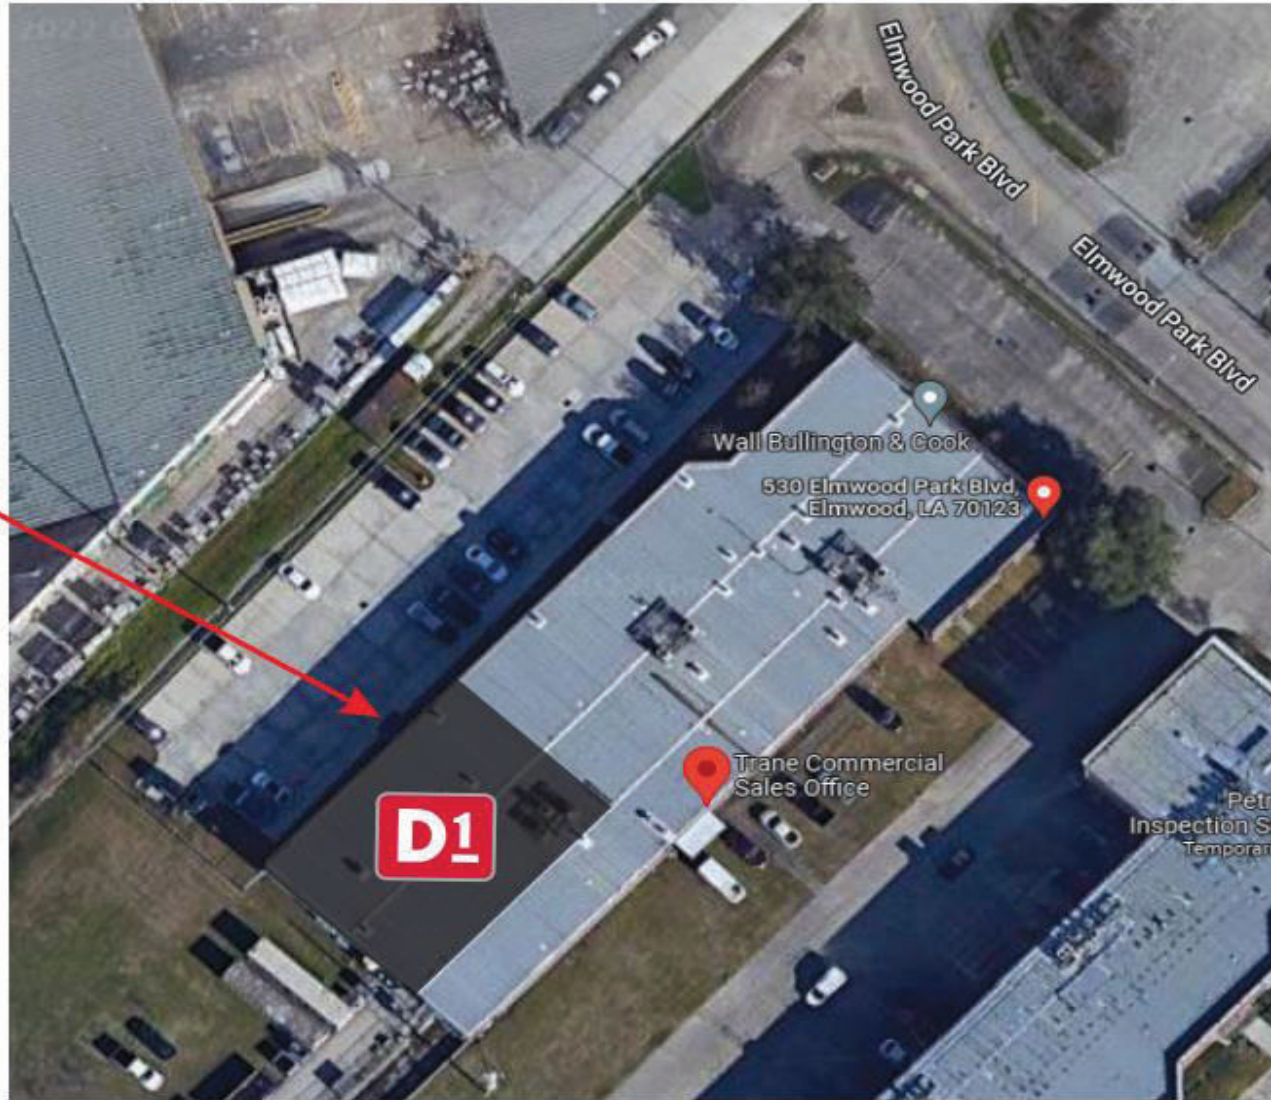

Mounting:
 Studs & Silicone

QTY: (1)

DRAWINGS: VERSION
 Mike B. | Kevin K. 4

National Branding
 SIGN / LOGO / PARTS / SERVICE
 888-637-7111
 FORMERLY GESSLER SIGN

Site Plan

Sign #1
Door Vinyl

Sign #2
Channel
Letters