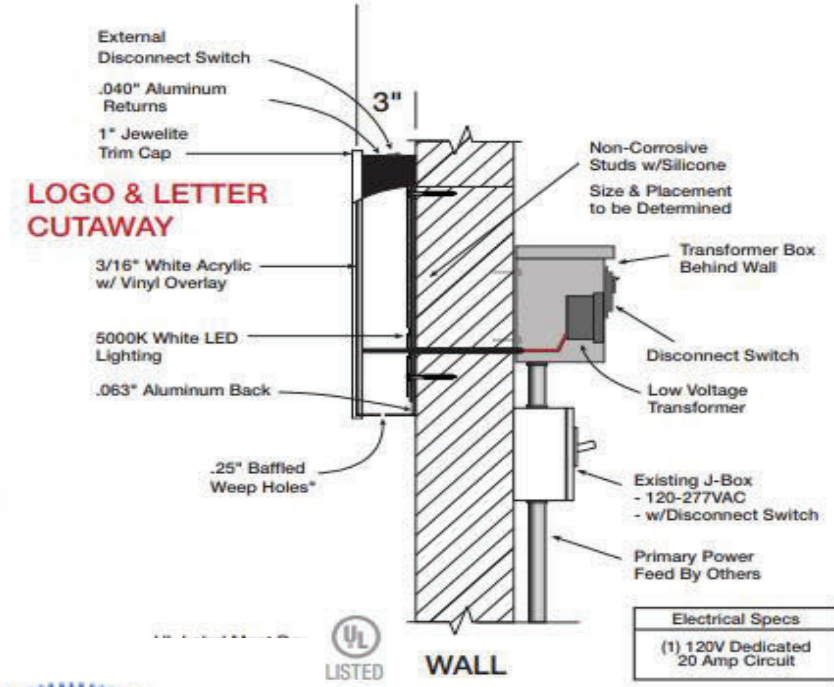

QTY: (1) Set

DRAWN BY: Mike B. VERSION: 4

888-637-7111

FORMALTY/QUELTER SIGN

Sign #2 - Illuminated Channel Letters
NORTHWEST ELEVATION

SF: 41.70

31

Max SF Allowed: 90

D1-T-IL-31

Electrical Notes: All electrical components to be UL approved
 Customer is responsible for one (1) 120v/20a dedicated circuit with ground per sign within 6' of sign Lock out switch installed at panel box for all electrical signs Install in accordance with N.E.C. article 600 and/or local codes. This includes proper grounding and bonding of signs