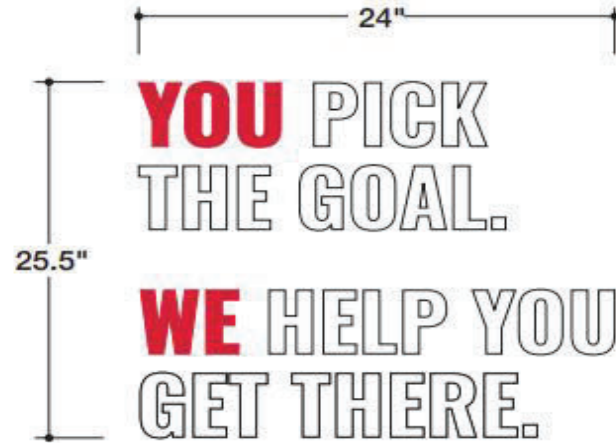

PRESENTATION
Exterior Signage

CREATED
12-16-2022

REVISED
01-25-2023

DRAWINGS **VERSION**
Mike B. | Kevin K. 4

**National
BRANDING**

SIGN • GRAPHICS • WEBSITE

888-637-7111

FORMERLY GIBLER SIGN

Sign #1 - Door Graphics
MAIN ENTRANCE

@D1Training-elmwood
 @D1Training-elmwood

SCALE: 1-1/2"=1'

First Surface Application

SCALE: 1 1/2" = 1'

SCALE: 1/2" = 1'

Existing

CLIENT
D1 - Elmwood
530 Elmwood Park Blvd
Elmwood, LA 70123