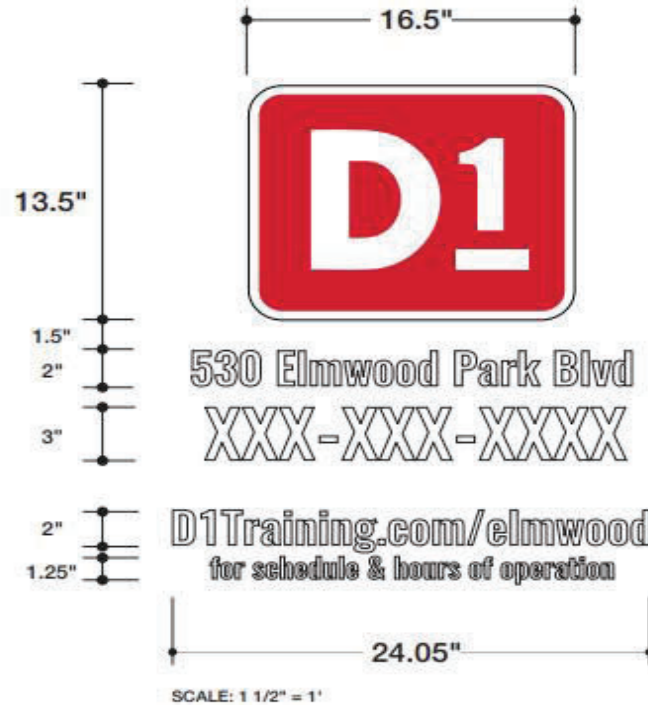

PRESENTATION
Exterior Signage

CREATED
12-16-2022

REVISED
01-25-2023

DRAWINGS **VERSION**
Mike B. | Kevin K. 4

**National
BRANDING**

SIGN • GRAPHICS • WEBSITE

888-637-7111

FORMERLY GIBLER SIGN

Sign #1 - Door Graphics
MAIN ENTRANCE

@D1Training-elmwood
 @D1Training-elmwood

SCALE: 1-1/2"=1'

First Surface Application

SCALE: 1 1/2" = 1'

SCALE: 1/2" = 1'

Existing

CLIENT
D1 - Elmwood
530 Elmwood Park Blvd
Elmwood, LA 70123

QTY: (1) Set

DRAWN BY: Mike B. VERSION: 4

888-637-7111

FORMALTY/QUELTER SIGN

Sign #2 - Illuminated Channel Letters
NORTHWEST ELEVATION

SF: 41.70

31

Max SF Allowed: 90

LOW ELECTRICAL

Electrical Specs	
(1) 120V Dedicated	20 Amp Circuit

Proposed

SCALE: 3/16"=1'

CLIENT
 D1 - Elmwood
 530 Elmwood Park Blvd
 Elmwood, LA 70123

PRESENTATION
 Exterior Signage

CREATED
 12-16-2022

REVISED
 01-25-2023