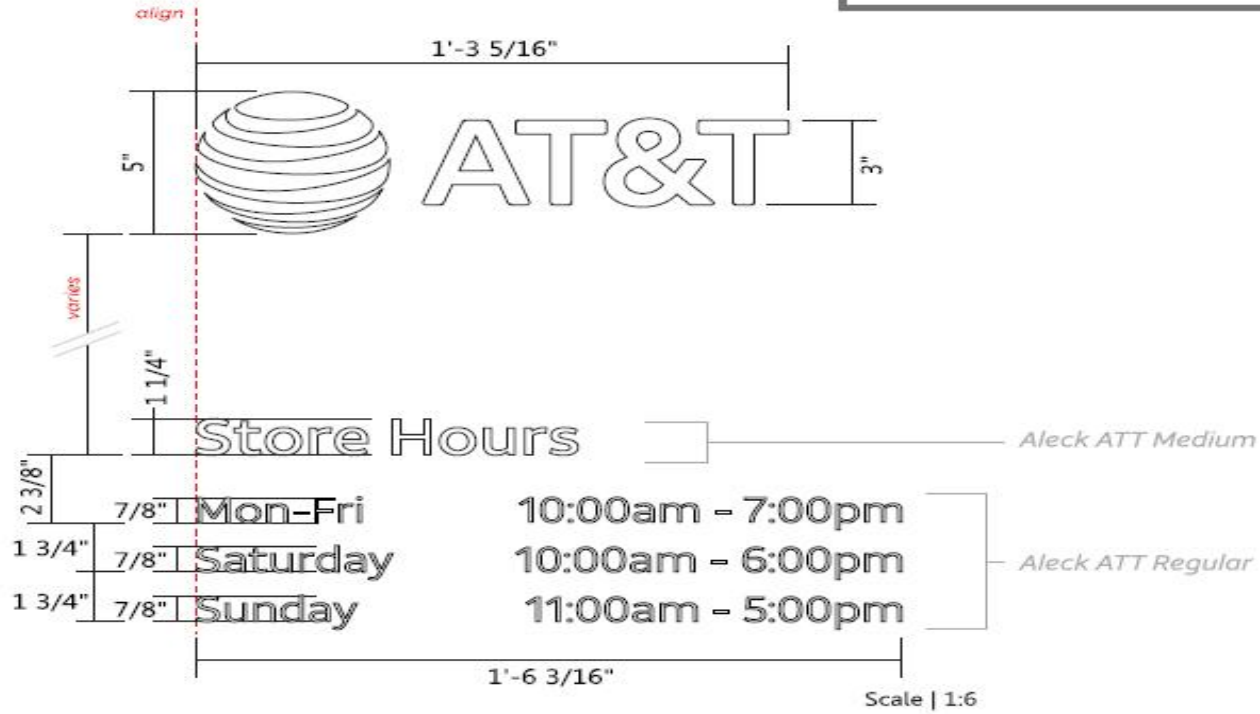

Install new 3M #7725-10 white vinyl, first surface.
Store hours must be verified with site prior to manufacturing.

Note: For double door installation, install only on right-hand door

Scale: NTS

DAMMON
ENGINEERING, INC.
LOUISIANA & MISSISSIPPI
DALLAS, LOUISIANA
PA. 985-649-5852 FAX 985-641-5855
WWW.DAMMONENGINEERING.COM
INFO@DAMMONENGINEERING.COM