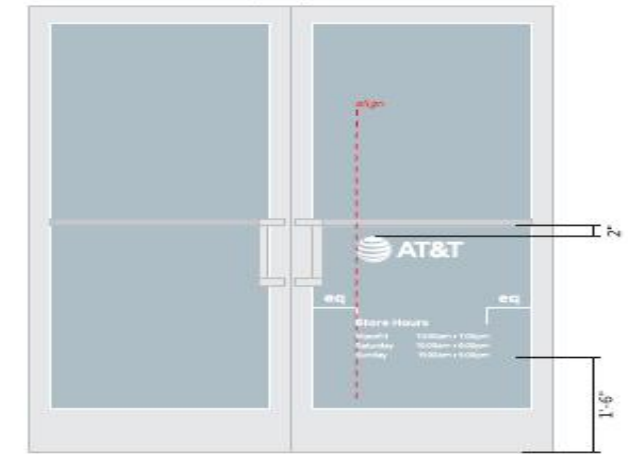

S1 Illuminated CL on Raceway

Install new Custom size 38" globe, 22 3/4" white letters on Raceway.

Typical Globe Section

Not To Scale

Typical Letter Section

Not To Scale

DAMMON
ENGINEERING, INC.
LOUISIANA & MISSISSIPPI
30401 Lakeview
PO BOX 540-5502 Fax: 985-641-5500
www.dammonengineering.com
info@dammonengineering.com

COAST SIGN
1500 W Embassy St. Anaheim, CA 92802 714.520.9144

Revisions:
Update BB as per request
Replaced Code Sheet
Update S1 S3
Update BB as per request

CUSTOMER APPROV

Customer Signature

S2 Double Door (First Surface Vinyl)

Install new 3M #7725-10 white vinyl, first surface.
Store hours must be verified with site prior to manufacturing.

Note: For double door installation, install only on right-hand door

Scale: NTS

DAMMON
ENGINEERING, INC.
LOUISIANA & MISSISSIPPI
DALLAS, LOUISIANA
PA. 985-649-5852 FAX 985-641-5855
WWW.DAMMONENGINEERING.COM
INFO@DAMMONENGINEERING.COM