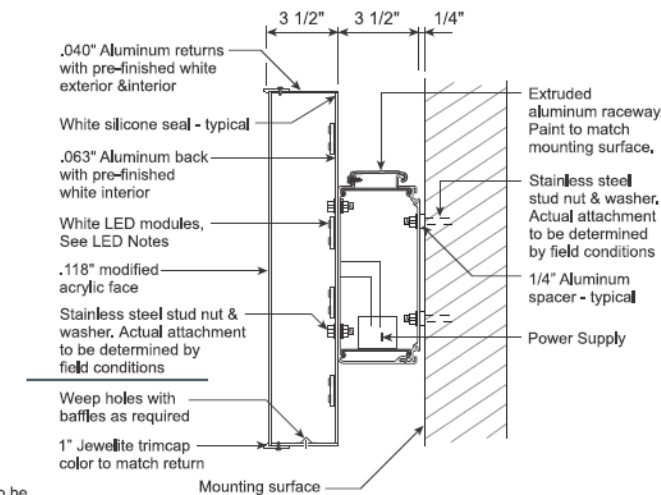

S1 Illuminated CL on Raceway

Install new Custom size 38" globe, 22 3/4" white letters on Raceway.

Typical Globe Section

Not To Scale

Typical Letter Section

Not To Scale

DAMMON
ENGINEERING, INC.
LOUISIANA & MISSISSIPPI
30401 Lakeview
PO BOX 540-5502 Fax: 985-641-5500
www.dammonengineering.com
info@dammonengineering.com