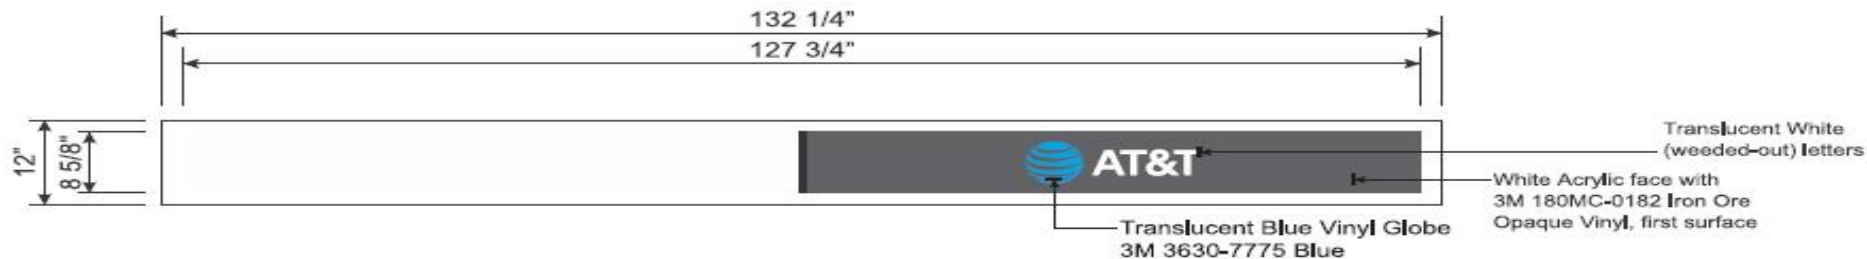

Face Replacement Only

S3 Tenant Panel

Install new tenant panel sign.

CUSTOMER APPROVAL

Customer Signature _____

Date _____

Date: 04-15-2026

Designer: IA PM: ES

City/State: Houma, LA 70360

Address: 1731 Martin Luther King Jr Blvd

Drawing # **PRJ-ATT-203986-R4**

Site ID **Houma**