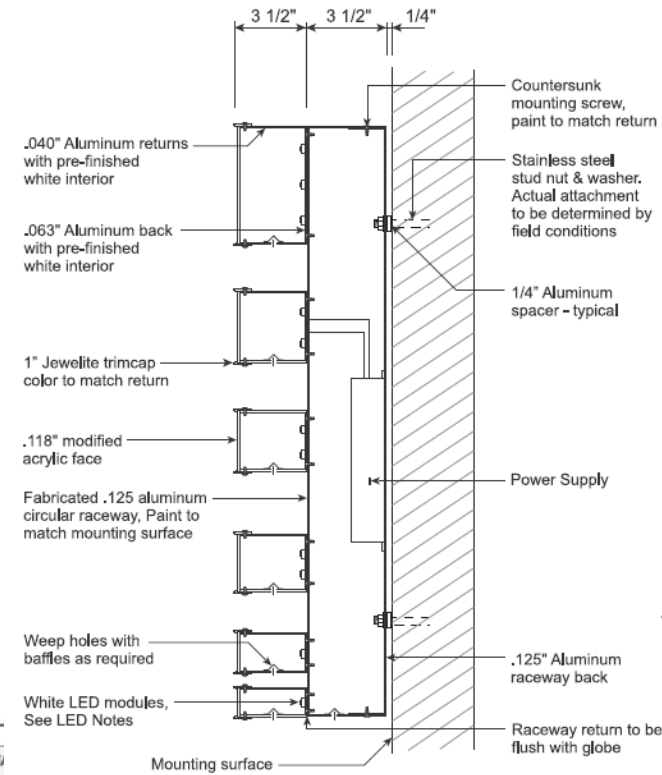

S1 Illuminated CL on Raceway

Install new Custom size 38" globe, 22 3/4" white letters on Raceway.

Typical Globe Section

Not To Scale

Typical Letter Section

Not To Scale

DAMMON
ENGINEERING, INC.
LOUISIANA & MISSISSIPPI
30401 Lakeview
PO BOX 540-5502 Fax: 985-641-5500
www.dammonengineering.com
info@dammonengineering.com