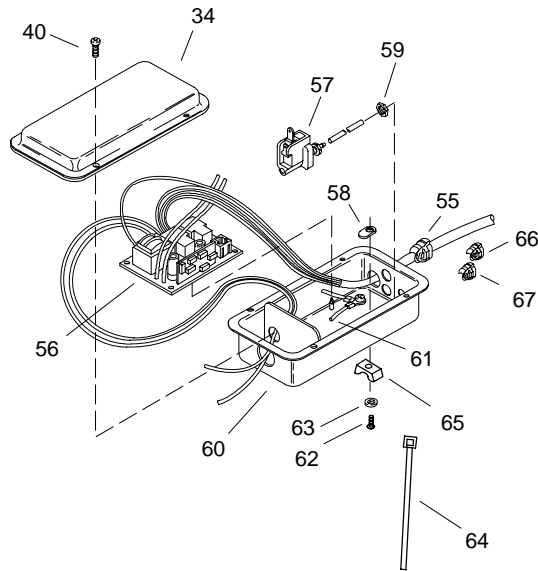

**Finish/color code must be specified when ordering.