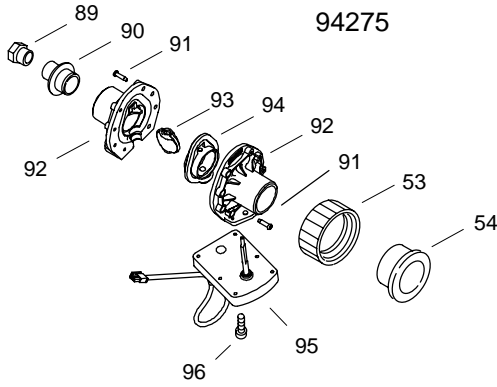

Heater Assy

Shut-Off Valve Assy
94275