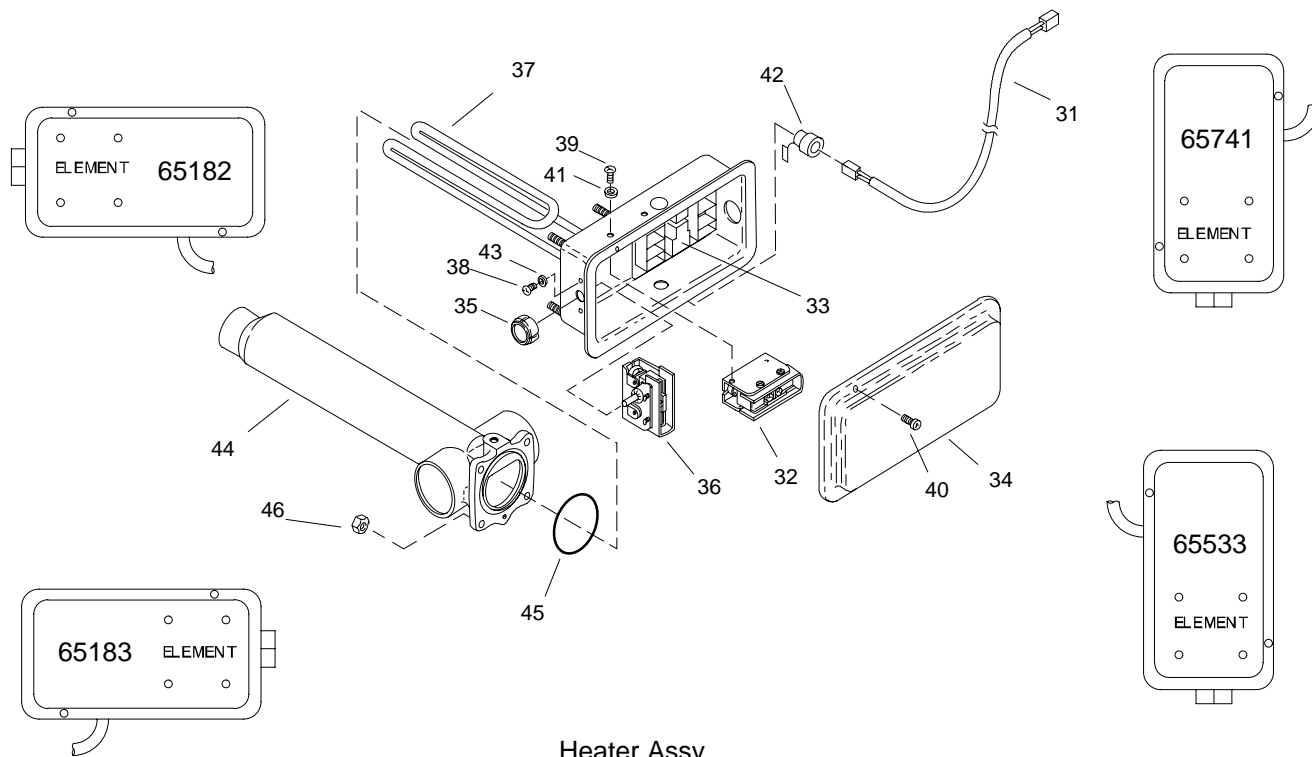

Shut-Off Valve Assy
94275

Heater Assy

**Finish/color code must be specified when ordering.