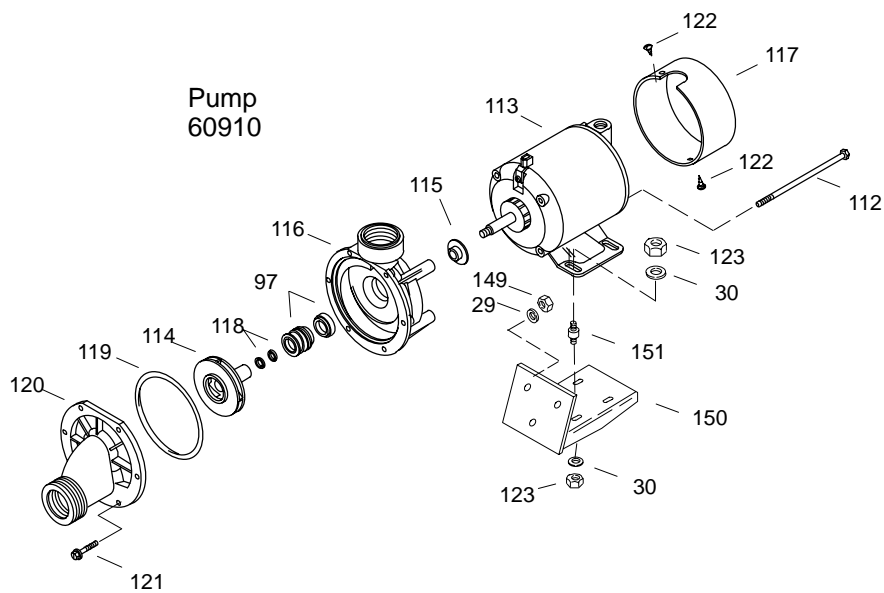

**Finish/color code must be specified when ordering.