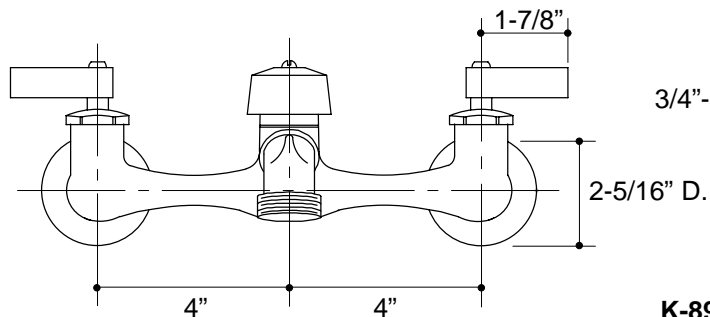

Ordering Information

Applicable product:	
Faucet with internal threaded couplings	K-8905
Faucet with loose key stops	K-8906
ADA	Lever handles are ADA compliant

K-8905

K-8906