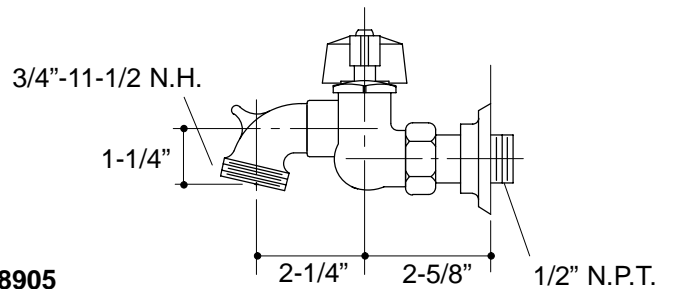

Ordering Information

Applicable product:	
Faucet with internal threaded couplings	K-8905
Faucet with loose key stops	K-8906
ADA	Lever handles are ADA compliant

K-8905

K-8906