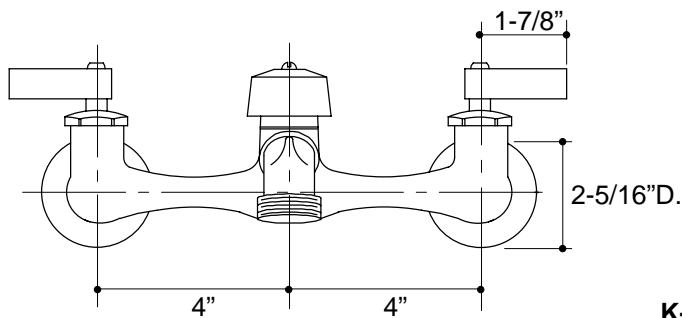

Ordering Information

Applicable product:	
Faucet with internal threaded couplings	K-8905
Faucet with loose key stops	K-8906
ADA	Lever handles are ADA compliant

K-8905

K-8906