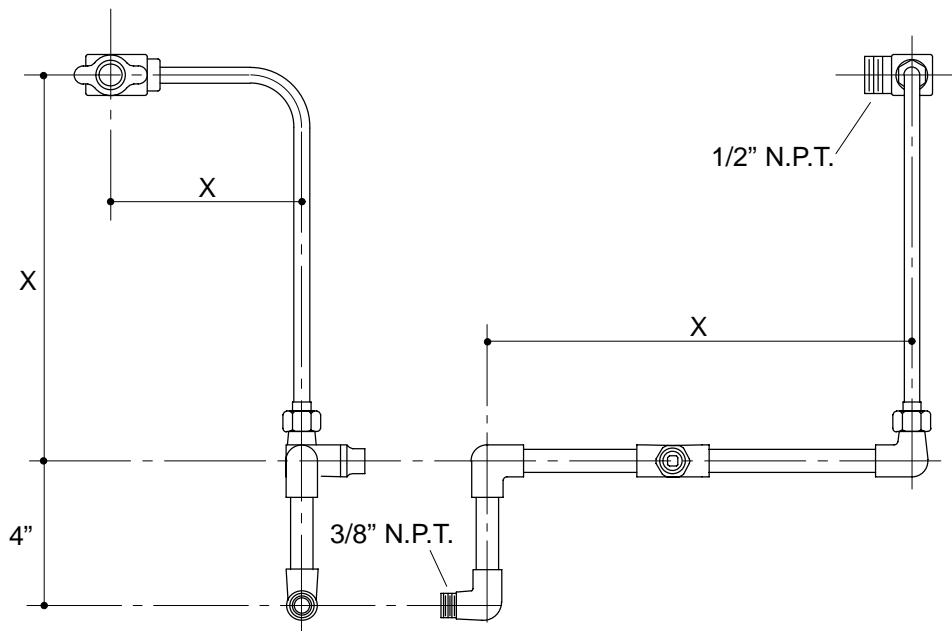

### Ordering Information

Applicable sink supply:		
For fixture similar to:	Size:	Supply:
K-5980	24" x 18"	K-13702-A
K-3203	60"	K-13702-B
K-3204	72"	
K-6652	22" x 20"	K-13702-C
K-12784	24" x 22"	K-13702-D
K-12781	30" x 22"	

<b>Roughing-In Notes</b>
X = To suit fixture