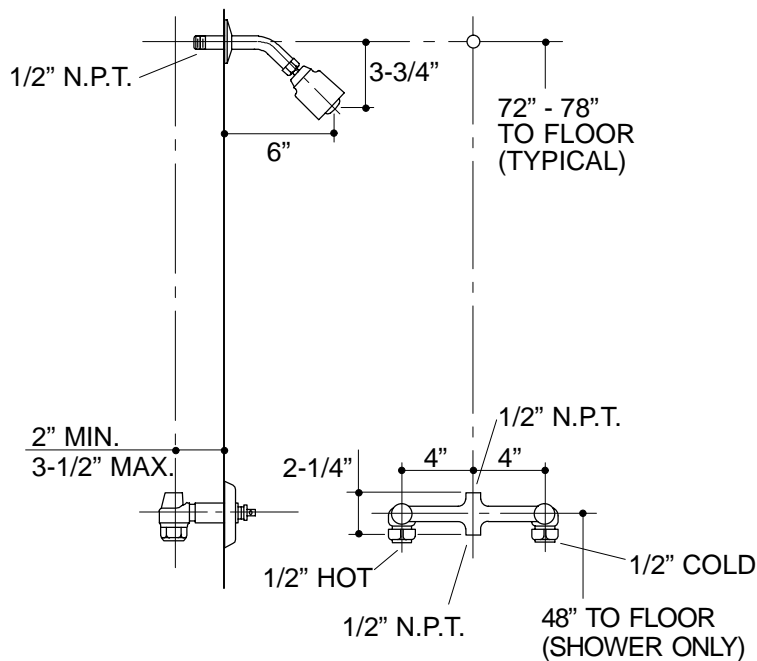

## Ordering Information

Applicable product:	
Shower base faucet	K-15803-K
Euro handles	K-15851-1
White porcelain cross handles	K-15851-3P
Lever handles:	
with acrylic insert	K-15851-4R
with white porcelain insert	K-15851-4P
with polished chrome insert	K-15851-4M
with polished brass insert	K-15851-4N
Stacked handles:	
with polished chrome insert	K-15851-7M
with polished brass insert	K-15851-7N
<b>ADA</b> Lever and cross handle is ADA compliant	