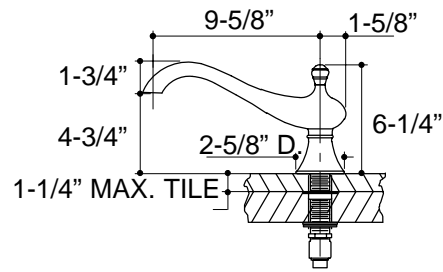

Ordering Information

Applicable faucet trim:		
Scroll handles with spout		K-T16119-4
Traditional handles with spout		K-T16119-4A
Applicable valve:		
1/2" valve system	K-300-K-NA	required*
* Required for configuration illustrated.		
ADA Traditional and scroll lever handles are ADA compliant		

**ROUGH DECK WITH FINISH MATERIAL
(TILE) INSTALLATION**

FINISHED DECK INSTALLATION

Roughing-In Notes

*Dimension allows +/- 1/4" handle adjustment during handle trim installation.

.60<18

K-T16119, K-300-K Revival™ Bar
115440-1-BA (-)