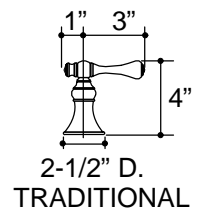

Ordering Information

Applicable faucet trim:		
Scroll handles with spout		K-T16119-4
Traditional handles with spout		K-T16119-4A
Applicable valve:		
1/2" valve system	K-300-K-NA	required*
* Required for configuration illustrated.		
ADA Traditional and scroll lever handles are ADA compliant		

**ROUGH DECK WITH FINISH MATERIAL
(TILE) INSTALLATION**

FINISHED DECK INSTALLATION

Roughing-In Notes

*Dimension allows +/- 1/4" handle adjustment during handle trim installation.

.60<18

K-T16119, K-300-K Revival™ Bar
115440-1-BA (-)