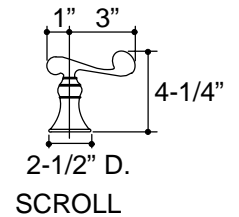

Ordering Information

Applicable faucet trim:		
Scroll handles with spout		K-T16119-4
Traditional handles with spout		K-T16119-4A
Applicable valve:		
1/2" valve system	K-300-K-NA	required*
* Required for configuration illustrated.		
ADA Traditional and scroll lever handles are ADA compliant		

**ROUGH DECK WITH FINISH MATERIAL
(TILE) INSTALLATION**

FINISHED DECK INSTALLATION

Roughing-In Notes

*Dimension allows +/- 1/4" handle adjustment during handle trim installation.

.60<18

K-T16119, K-300-K Revival™ Bar
115440-1-BA (-)