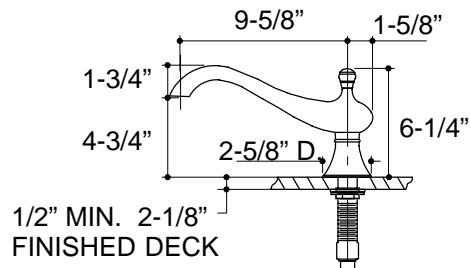

Ordering Information

Applicable faucet trim:		
Scroll handles with spout		K-T16119-4
Traditional handles with spout		K-T16119-4A
Applicable valve:		
1/2" valve system	K-300-K-NA	required*
* Required for configuration illustrated.		
ADA Traditional and scroll lever handles are ADA compliant		

**ROUGH DECK WITH FINISH MATERIAL
(TILE) INSTALLATION**

FINISHED DECK INSTALLATION

Roughing-In Notes

*Dimension allows +/- 1/4" handle adjustment during handle trim installation.

.60<18

K-T16119, K-300-K Revival™ Bar
115440-1-BA (-)