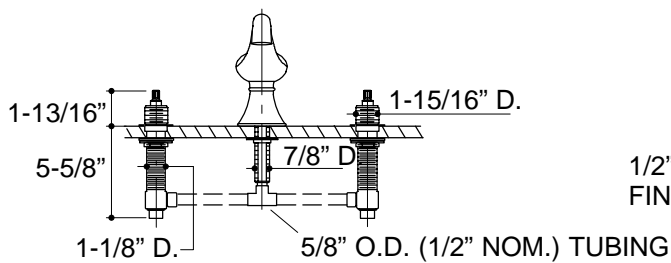

Ordering Information

Applicable faucet trim:		
Scroll handles with spout		K-T16119-4
Traditional handles with spout		K-T16119-4A
Applicable valve:		
1/2" valve system	K-300-K-NA	required*
* Required for configuration illustrated.		
ADA Traditional and scroll lever handles are ADA compliant		

**ROUGH DECK WITH FINISH MATERIAL
(TILE) INSTALLATION**

FINISHED DECK INSTALLATION

Roughing-In Notes

*Dimension allows +/- 1/4" handle adjustment during handle trim installation.

.60<18

K-T16119, K-300-K Revival™ Bar
115440-1-BA (-)