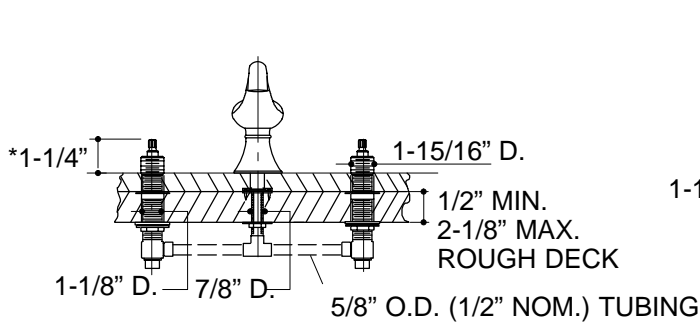

Ordering Information

Applicable faucet trim:		
Scroll handles with spout		K-T16119-4
Traditional handles with spout		K-T16119-4A
Applicable valve:		
1/2" valve system	K-300-K-NA	required*
* Required for configuration illustrated.		
ADA Traditional and scroll lever handles are ADA compliant		

**ROUGH DECK WITH FINISH MATERIAL
(TILE) INSTALLATION**

FINISHED DECK INSTALLATION

Roughing-In Notes

*Dimension allows +/- 1/4" handle adjustment during handle trim installation.

.60<18

K-T16119, K-300-K Revival™ Bar
115440-1-BA (-)