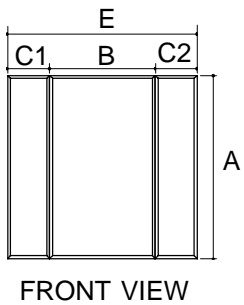

FOCAL

Roughing-In Notes	A	B	C1	C2	E	G (MAX.)
K-701256	71"	28-30"	8"	8"	44-46"	22"
K-701257	71"	30-32"	8"	8"	46-48"	24"
K-701258	71"	30-32"	9"	9"	48-50"	24"
K-701259	71"	30-32"	10"	10"	50-52"	24"
K-701260	71"	34-36"	9"	9"	52-54"	28"
K-701261	71"	34-36"	10"	10"	54-56"	28"
K-701262	71"	34-36"	11"	11"	56-58"	28"
K-701263	71"	34-36"	12"	12"	58-60"	28"
K-701266	65"	28-30"	8"	8"	44-46"	22"
K-701267	65"	30-32"	8"	8"	46-48"	24"
K-701268	65"	30-32"	9"	9"	48-50"	24"
K-701269	65"	30-32"	10"	10"	50-52"	24"
K-701270	65"	34-36"	9"	9"	52-54"	28"
K-701271	65"	34-36"	10"	10"	54-56"	28"
K-701272	65"	34-36"	11"	11"	56-58"	28"
K-701273	65"	34-36"	12"	12"	58-60"	28"
K-741200 Custom	50"-72"	28"-36"	8"-18"	8"-18"	44"-72"	22"-28"

PRODUCT DIAGRAM

K-701256 Focal Pivot Shower Doors