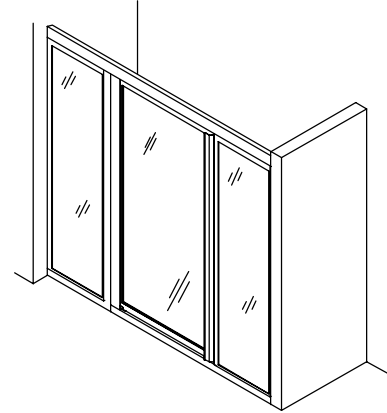

K-701256

FEATURES

- Reversible header
- 1" adjustability per side
- 2" size range
- Soft touch foam handle insert
- Corrosion resistant
- Stainless steel hardware
- Full length magnetic strip
- Watertight design
- Right or left door swing

CODES/STANDARDS

Specified model meets or exceeds the following:

- ANSI Z97.1 (tempered glass)

GLASS OPTIONS

- B Obscure
- L Clear

COLORS/FINISHES

- 0 White
- SH Bright Silver Finish
- BH Bright Brass Finish

SPECIFIED MODEL:

Model	Application	Glass Options		Frame Finishes/Colors		
		B	L	SH	BH	0
K-701256 to K-701263	Shower	☐	☐	☐	☐	☐
K-701266 to K-701273	Shower	☐	☐	☐	☐	☐
K-741200 Custom	Shower	☐	☐	☐	☐	☐

PRODUCT SPECIFICATION:

Focal pivot with two in-line panels shower door shall have reversible header. Door shall include 1" adjustability per side and 2" size range. Door handle shall have soft touch foam handle insert. Door shall be corrosion resistant and have stainless steel hardware, with full length magnetic strip. Door shall feature watertight design, with right or left door swing. Shower door shall be Kohler Model K-_____-_____-_____.