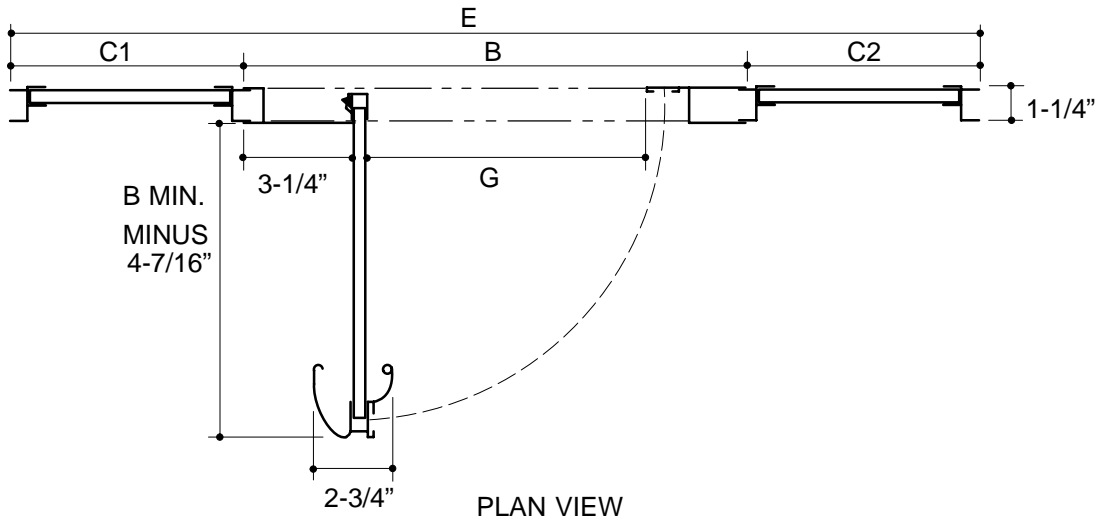

FOCAL

Roughing-In Notes	A	B	C1	C2	E	G (MAX.)
K-701256	71"	28-30"	8"	8"	44-46"	22"
K-701257	71"	30-32"	8"	8"	46-48"	24"
K-701258	71"	30-32"	9"	9"	48-50"	24"
K-701259	71"	30-32"	10"	10"	50-52"	24"
K-701260	71"	34-36"	9"	9"	52-54"	28"
K-701261	71"	34-36"	10"	10"	54-56"	28"
K-701262	71"	34-36"	11"	11"	56-58"	28"
K-701263	71"	34-36"	12"	12"	58-60"	28"
K-701266	65"	28-30"	8"	8"	44-46"	22"
K-701267	65"	30-32"	8"	8"	46-48"	24"
K-701268	65"	30-32"	9"	9"	48-50"	24"
K-701269	65"	30-32"	10"	10"	50-52"	24"
K-701270	65"	34-36"	9"	9"	52-54"	28"
K-701271	65"	34-36"	10"	10"	54-56"	28"
K-701272	65"	34-36"	11"	11"	56-58"	28"
K-701273	65"	34-36"	12"	12"	58-60"	28"
K-741200 Custom	50"-72"	28"-36"	8"-18"	8"-18"	44"-72"	22"-28"

PRODUCT DIAGRAM

K-701256 Focal Pivot Shower Doors