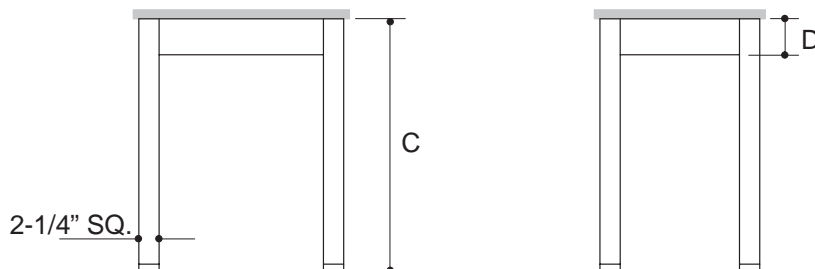

Ordering Information

Applicable product:		
Frame (22-3/4" x 17-3/4")	K-3100	shown
Frame (22-3/4" x 20-3/4")	K-3101	not shown
Frame (34-3/4" x 17-3/4")	K-3102	not shown
Frame (34-3/4" x 20-3/4")	K-3103	not shown
Accessories/hardware:		
Shelf (22-3/4" x 17-3/4" frame)	K-3114-00	optional
Shelf (22-3/4" x 20-3/4" frame)	K-3114-01	optional
Shelf (34-3/4" x 17-3/4" frame)	K-3114-02	optional
Shelf (34-3/4" x 20-3/4" frame)	K-3114-03	optional
Towel bar (11-3/4")	K-3112-00	optional
Towel bar (14-3/4")	K-3112-01	optional
Tabletop (24" x 19")	K-3040	recommended
Tabletop (24" x 22")	K-3041	recommended
Tabletop (36" x 19")	K-3042	recommended
Tabletop (36" x 22")	K-3043	recommended
Tabletop (36" x 19")	K-3044	recommended

Installation Notes

Refer to installation instructions included with fixture before beginning installation.

Roughing-In Notes				
	A	B	C	D
K-3100	22-3/4"	17-3/4"	28"	4"
K-3101	22-3/4"	20-3/4"	32"	7"
K-3102	34-3/4"	17-3/4"	28"	4"
K-3103	34-3/4"	20-3/4"	32"	7"