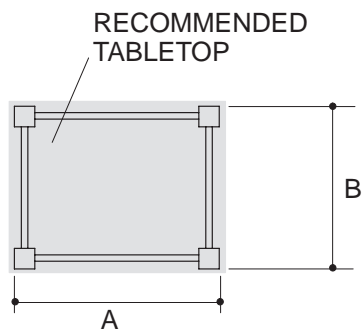

Ordering Information

Applicable product:		
Frame (22-3/4" x 17-3/4")	K-3100	shown
Frame (22-3/4" x 20-3/4")	K-3101	not shown
Frame (34-3/4" x 17-3/4")	K-3102	not shown
Frame (34-3/4" x 20-3/4")	K-3103	not shown
Accessories/hardware:		
Shelf (22-3/4" x 17-3/4" frame)	K-3114-00	optional
Shelf (22-3/4" x 20-3/4" frame)	K-3114-01	optional
Shelf (34-3/4" x 17-3/4" frame)	K-3114-02	optional
Shelf (34-3/4" x 20-3/4" frame)	K-3114-03	optional
Towel bar (11-3/4")	K-3112-00	optional
Towel bar (14-3/4")	K-3112-01	optional
Tabletop (24" x 19")	K-3040	recommended
Tabletop (24" x 22")	K-3041	recommended
Tabletop (36" x 19")	K-3042	recommended
Tabletop (36" x 22")	K-3043	recommended
Tabletop (36" x 19")	K-3044	recommended

Installation Notes

Refer to installation instructions included with fixture before beginning installation.

Roughing-In Notes				
	A	B	C	D
K-3100	22-3/4"	17-3/4"	28"	4"
K-3101	22-3/4"	20-3/4"	32"	7"
K-3102	34-3/4"	17-3/4"	28"	4"
K-3103	34-3/4"	20-3/4"	32"	7"