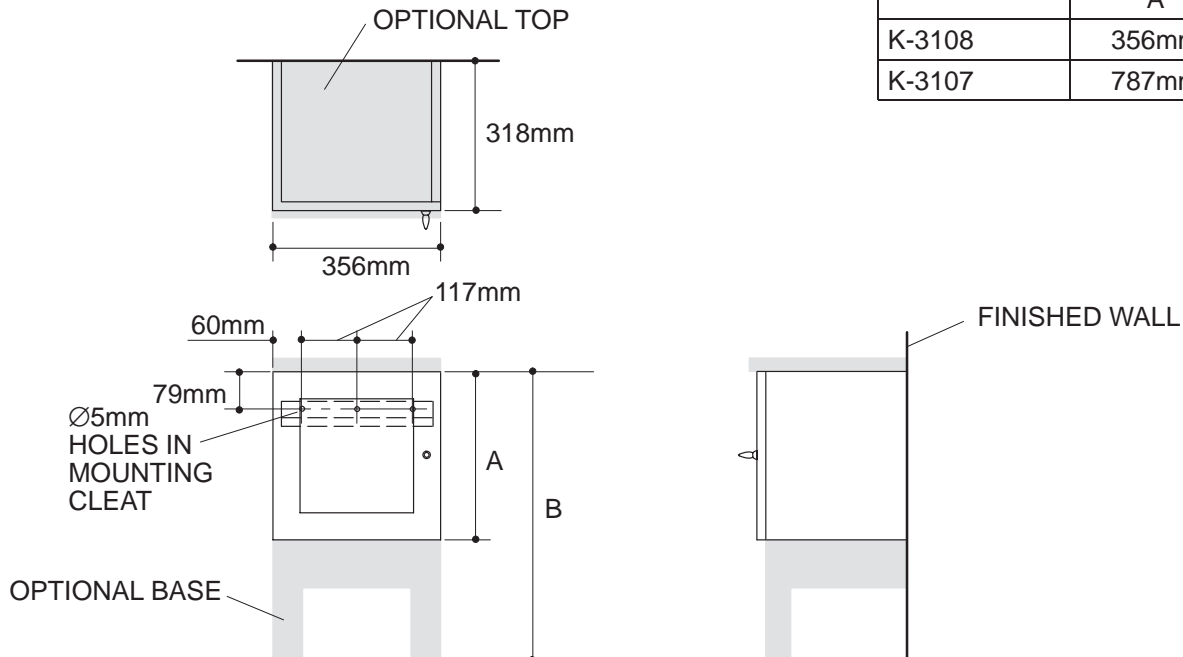

Ordering Information

Applicable product:		
Storage case (356mm high)	K-3108	shown
Storage case (787mm high)	K-3107	not shown
Accessories/hardware:		
4-legged base	K-3109	optional
2-legged base	K-3110	optional
Case top (356 x 330mm)	K-3045	optional

Installation Notes

Refer to installation instructions included with fixture before beginning installation.

Roughing-In Notes		
	A	B
K-3108	356mm	610mm
K-3107	787mm	1041mm