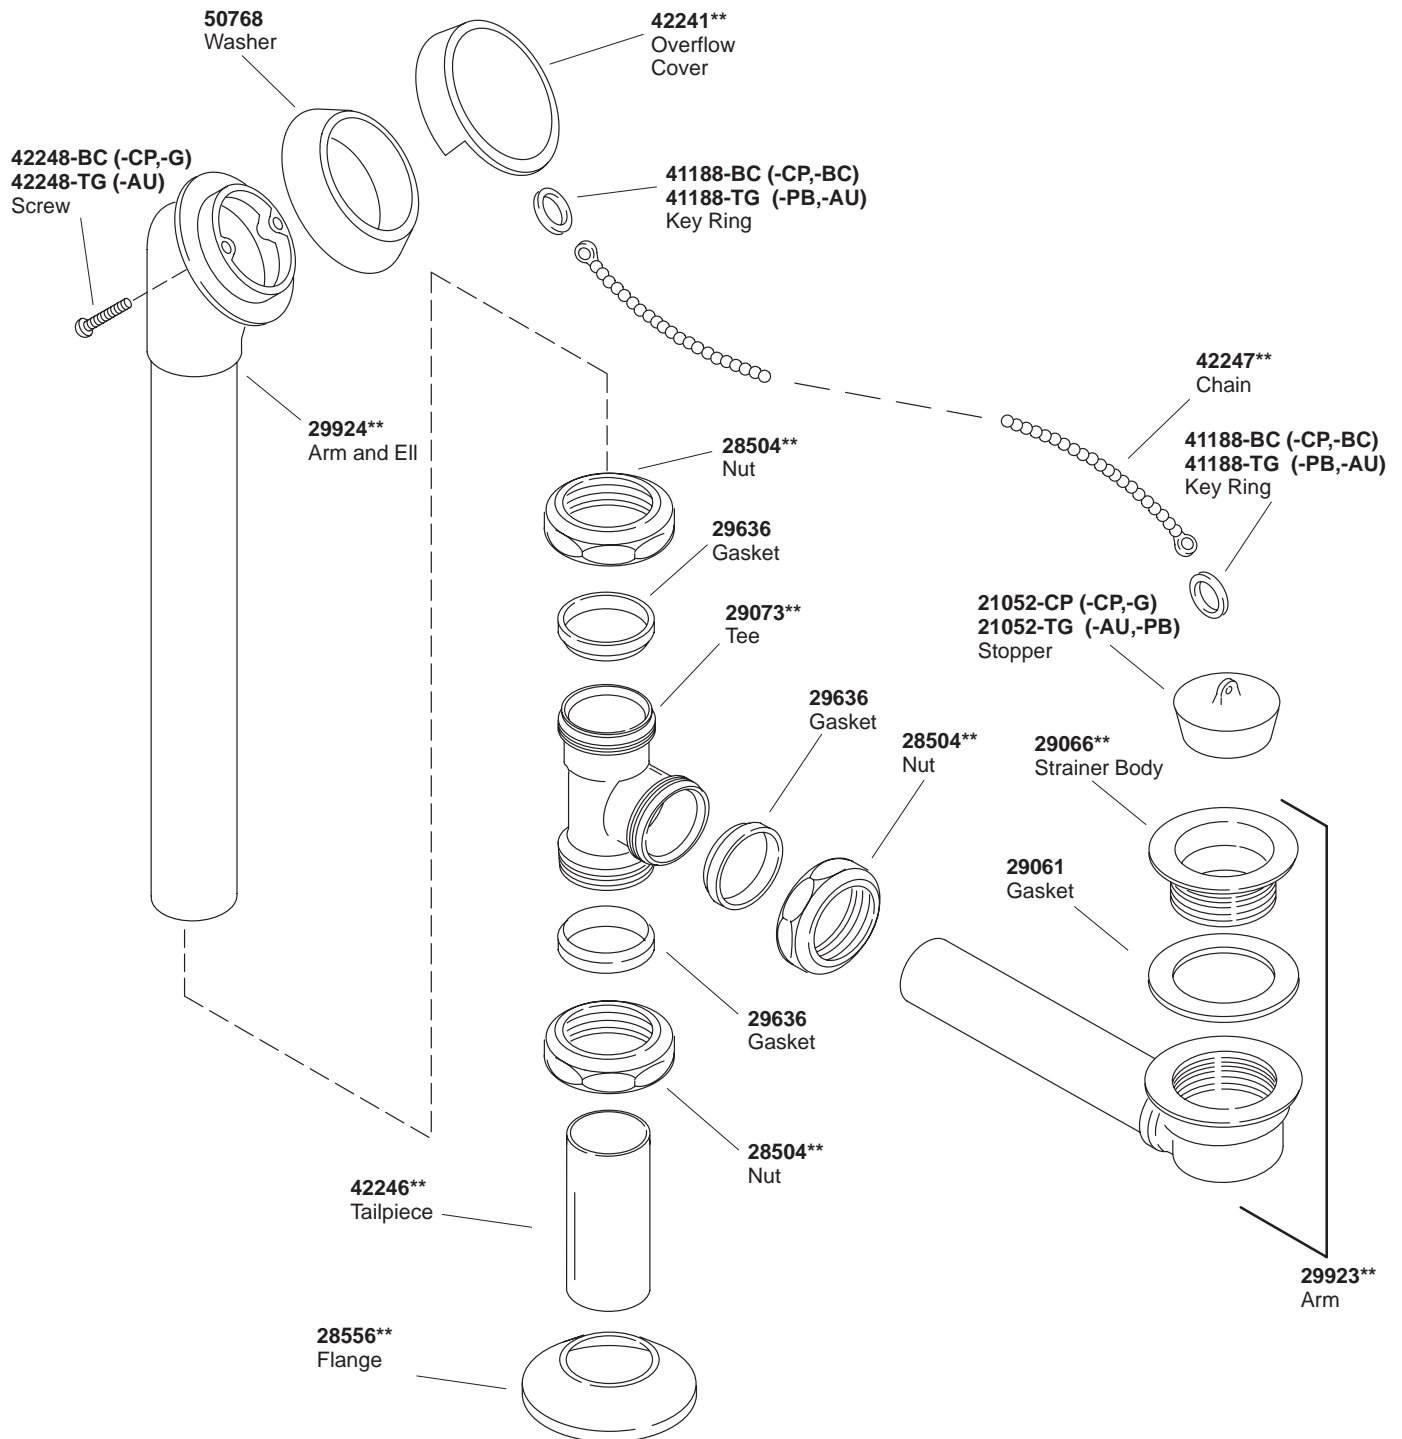

KOHLER® SERVICE PARTS

ANTIQUE™
DRAIN

K#	For K-100 Birthday Bath
K-106-**-AA	X

**Finish/color code must be specified when ordering.