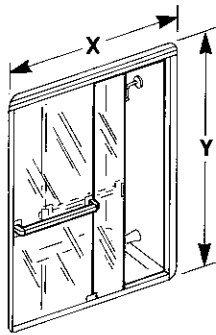

**FRAMELESS BYPASS
BATH/SHOWER DOORS**