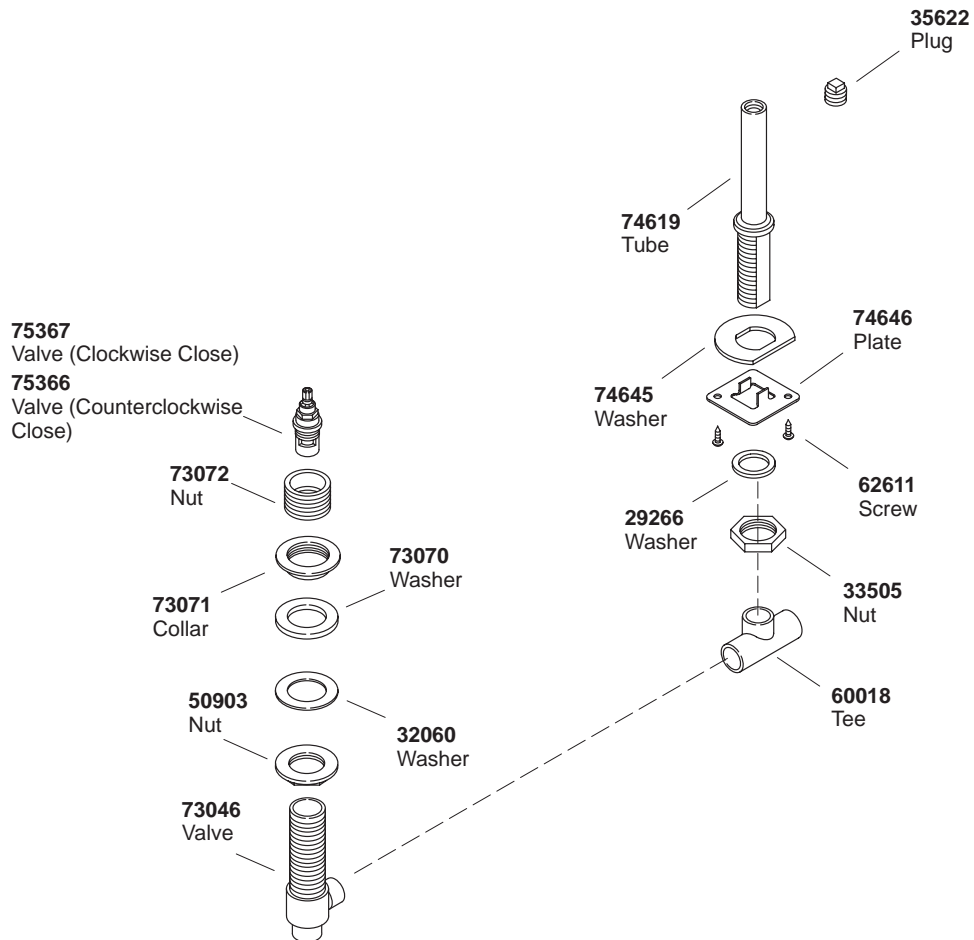

KOHLER[®] SERVICE PARTS

1/2" HIGH-FLOW VALVE SYSTEM

K#
K-300-K-NA-AA
K-P300-K-NA-AA

****Finish/color code must be specified when ordering.**