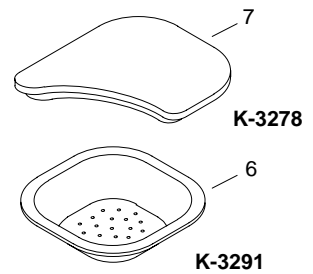

# KOHLER® SERVICE PARTS

ACCESSORIES  
K-3278-AA, K-3280-\*\*-AA  
K-3291-AA, K-3292-AA

**Undertone**  
All Rounded Models

**Ravinia Triple Basin**  
All Models

**Ravinia Large/Medium**  
All Models

**Ravinia High/Low**  
All Models

## SERVICE PARTS

ITEM	PART NO.	DESCRIPTION
1	46091	Sink Basket Foot
2	66459	Basket, Wire
3	50249	Dish Rack
4	66457	Cutting Board
5	66308	Colander
6	66307	Colander
7	66454	Hardwood Cutting Board

Variation and/or finish/color code may be required when ordering.