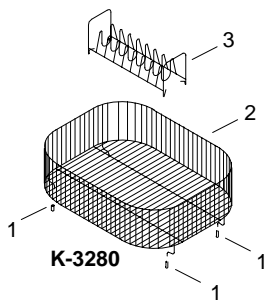

# KOHLER® SERVICE PARTS

ACCESSORIES  
K-3278-AA, K-3280-\*\*-AA  
K-3291-AA, K-3292-AA

**Undertone**  
All Rounded Models

**Ravinia Triple Basin**  
All Models

**Ravinia Large/Medium**  
All Models

**Ravinia High/Low**  
All Models

## SERVICE PARTS

ITEM	PART NO.	DESCRIPTION
1	46091	Sink Basket Foot
2	66459	Basket, Wire
3	50249	Dish Rack
4	66457	Cutting Board
5	66308	Colander
6	66307	Colander
7	66454	Hardwood Cutting Board

Variation and/or finish/color code may be required when ordering.