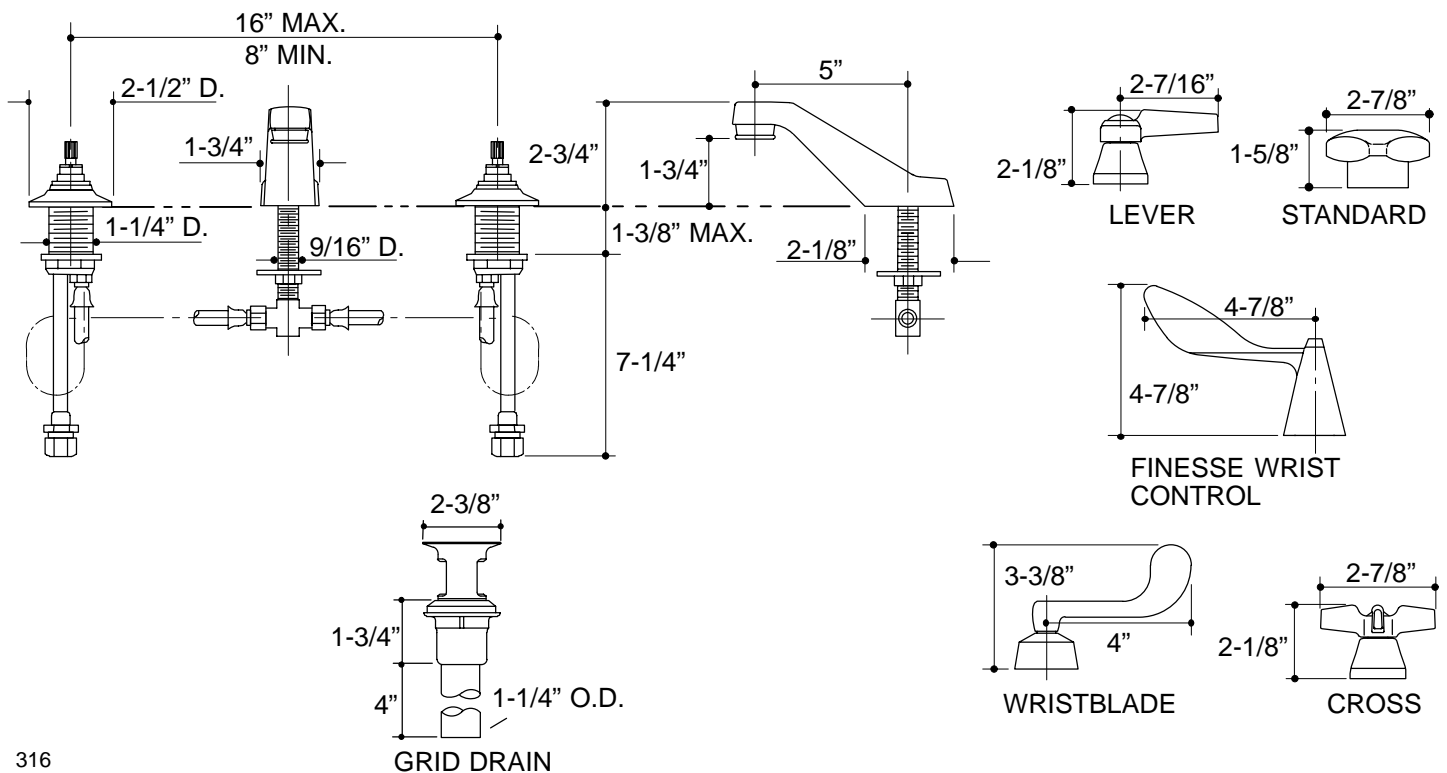

Ordering Information

Applicable faucet:	
Complete faucet with standard handles, less drain and lift rod	K-7443-2A
Complete faucet with wristblade lever handles, less drain and lift rod	K-7443-5A
Base faucet with water-guard aerator, less drain and lift rod*	K-7443-K
Base faucet with vandal-resistant aerator, less drain and lift rod*	K-7443-KE

Handles:	
Triton standard handles	K-16012-2
Triton cross handles	K-16012-3
Triton lever handles	K-16012-4
Triton wristblade lever handles	K-16012-5
Finesse wrist control lever handles	K-16022-5

*Handles must be ordered to complete faucet.

ADA Lever and cross handles are ADA compliant

Accessories/hardware:		
Grid drain	K-7715	recommended

316

K-7443, K-7443-K Triton/Finesse Lavatory Faucet
115067-1-BA (-)

KOHLER®

NOTES: