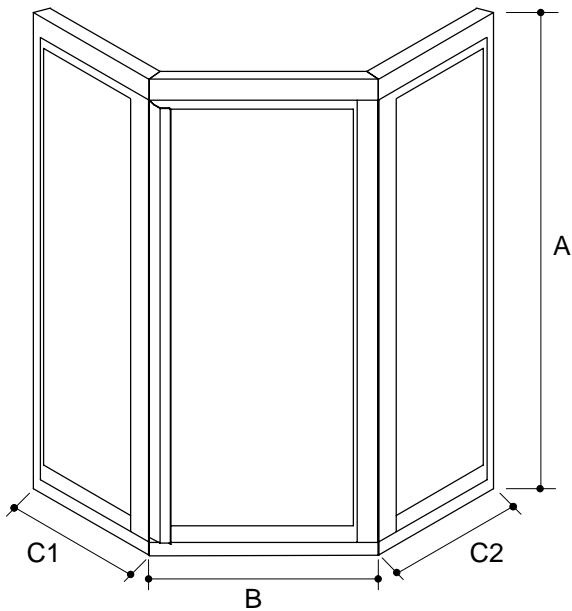

PIVOT NEO-ANGLE SHOWER DOORS

K-711300

FEATURES

- 3/4" adjustability per side
- Soft touch foam handle insert
- Corrosion resistant
- Stainless steel hardware
- Full length magnetic strip
- Watertight design
- Right or left door swing

PRODUCT SPECIFICATION:

Focal pivot neo-angle with two in-line panel shower door. Door shall include 3/4" adjustability per side. Door handle shall have soft touch foam handle insert. Door shall be corrosion resistant and have stainless steel hardware, with full length magnetic strip. Door shall feature watertight design, with right or left door swing. Shower door shall be Kohler Model K-711300-_____-_____.

FOCAL

Roughing-In Notes	A	B	C1	C2
K-711300 Custom	50"-72"	B+C+D=Max. 72"		
Note: Dimensions are taken on centerline of curb/threshold at the rough opening.				
Note: B dimension shall be 22-1/2" or greater.				