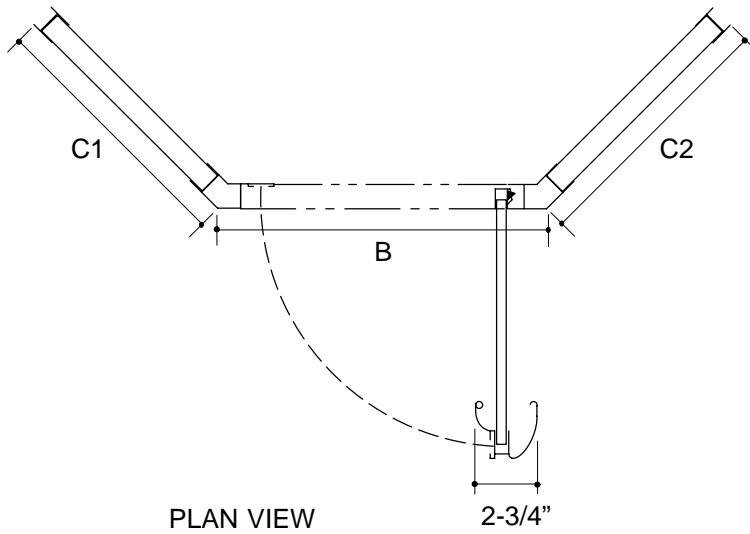

PIVOT NEO-ANGLE SHOWER DOORS

K-711300

FEATURES

- 3/4" adjustability per side
- Soft touch foam handle insert
- Corrosion resistant
- Stainless steel hardware
- Full length magnetic strip
- Watertight design
- Right or left door swing

PRODUCT SPECIFICATION:

Focal pivot neo-angle with two in-line panel shower door. Door shall include 3/4" adjustability per side. Door handle shall have soft touch foam handle insert. Door shall be corrosion resistant and have stainless steel hardware, with full length magnetic strip. Door shall feature watertight design, with right or left door swing. Shower door shall be Kohler Model K-711300-_____-_____.

FOCAL

Roughing-In Notes	A	B	C1	C2
K-711300 Custom	50"-72"	B+C+D=Max. 72"		
Note: Dimensions are taken on centerline of curb/threshold at the rough opening.				
Note: B dimension shall be 22-1/2" or greater.				