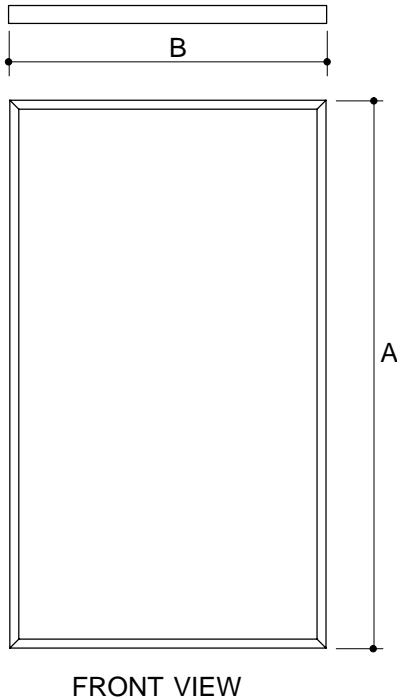

FOCAL

Roughing-In Notes			
	A	B	G (MAX.)
K-701211	70"	23" - 24"	17"
K-701212	70"	24" - 26"	18"
K-701213	70"	26" - 28"	20"
K-701213	70"	28" - 30"	22"
K-701215	70"	30" - 32"	24"
K-701216	70"	32" - 34"	26"
K-701217	70"	34" - 36"	28"
K-701221	64"	23" - 24"	17"
K-701222	64"	24" - 26"	18"
K-701223	64"	26" - 28"	20"
K-701224	64"	28" - 30"	22"
K-701225	64"	30" - 32"	24"
K-701226	64"	32" - 34"	26"
K-701227	64"	34" - 36"	28"
K-711200 Custom	50" - 72"	23" - 36"	17" - 28"

PRODUCT DIAGRAM

K-701211 Focal Pivot Shower Doors