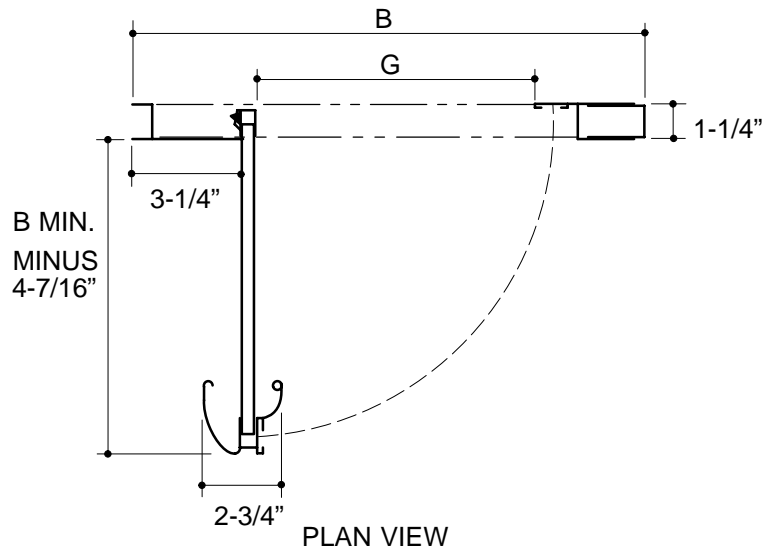

FOCAL

Roughing-In Notes			
	A	B	G (MAX.)
K-701211	70"	23" - 24"	17"
K-701212	70"	24" - 26"	18"
K-701213	70"	26" - 28"	20"
K-701213	70"	28" - 30"	22"
K-701215	70"	30" - 32"	24"
K-701216	70"	32" - 34"	26"
K-701217	70"	34" - 36"	28"
K-701221	64"	23" - 24"	17"
K-701222	64"	24" - 26"	18"
K-701223	64"	26" - 28"	20"
K-701224	64"	28" - 30"	22"
K-701225	64"	30" - 32"	24"
K-701226	64"	32" - 34"	26"
K-701227	64"	34" - 36"	28"
K-711200 Custom	50" - 72"	23" - 36"	17" - 28"

PRODUCT DIAGRAM

K-701211 Focal Pivot Shower Doors