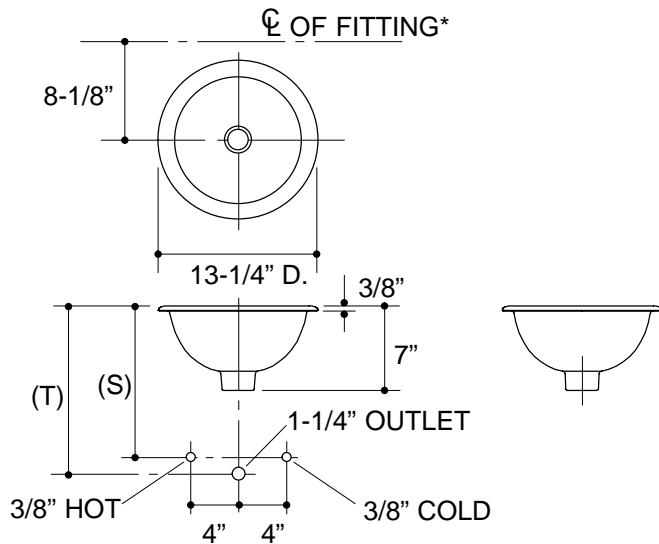

#### PRODUCT SPECIFICATION:

The undercounter lavatory shall be 13-1/4" in diameter. Lavatory shall be made of vitreous china. Lavatory shall be Kohler Model K-2299-\_\_\_\_\_.

## PRODUCT INFORMATION

Fixture*:		basin area	water depth
Lavatory		10-5/8" D.	4-3/4"
Outlet	1-3/4" D.		

Included Components:	
Basin clamp assembly	52047
Adjustable linkage	40372
Cutout template	116215-7

### Roughing-In Notes

(T) Pop-up drain 12-5/8".

(S) 14" (Based on 12" riser which may require cutting).

\*Spout must be 4-1/2" long (min.) for adequate clearance into lavatory.