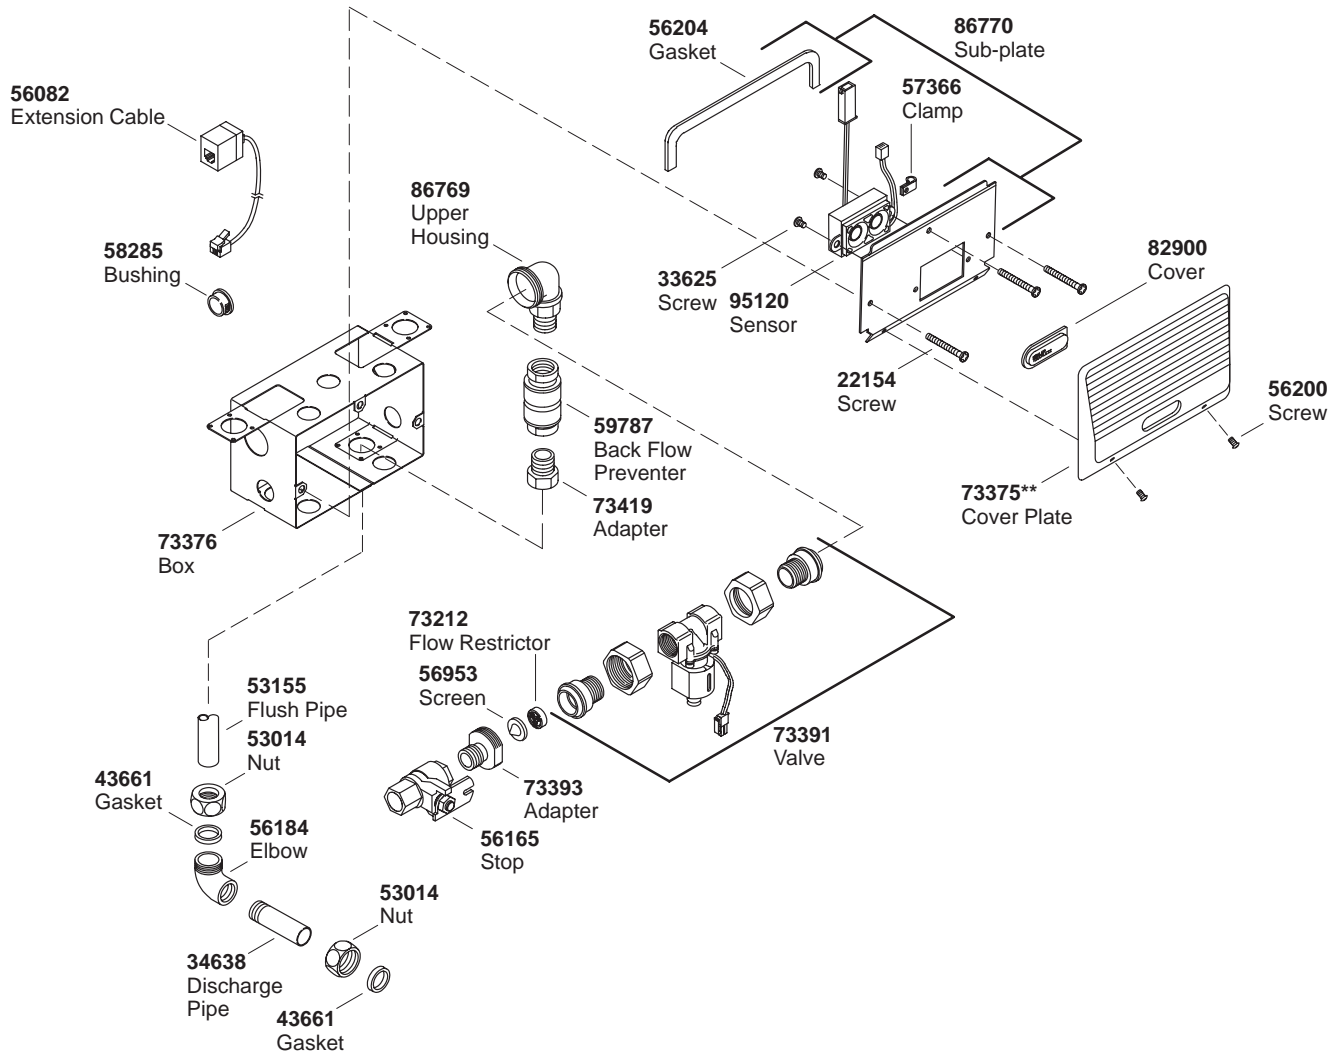

KOHLER® SERVICE PARTS

TOUCHLESS™
URINAL FLUSH VALVE

K#
K-13680-G-CA

**Finish/color code must be specified when ordering.