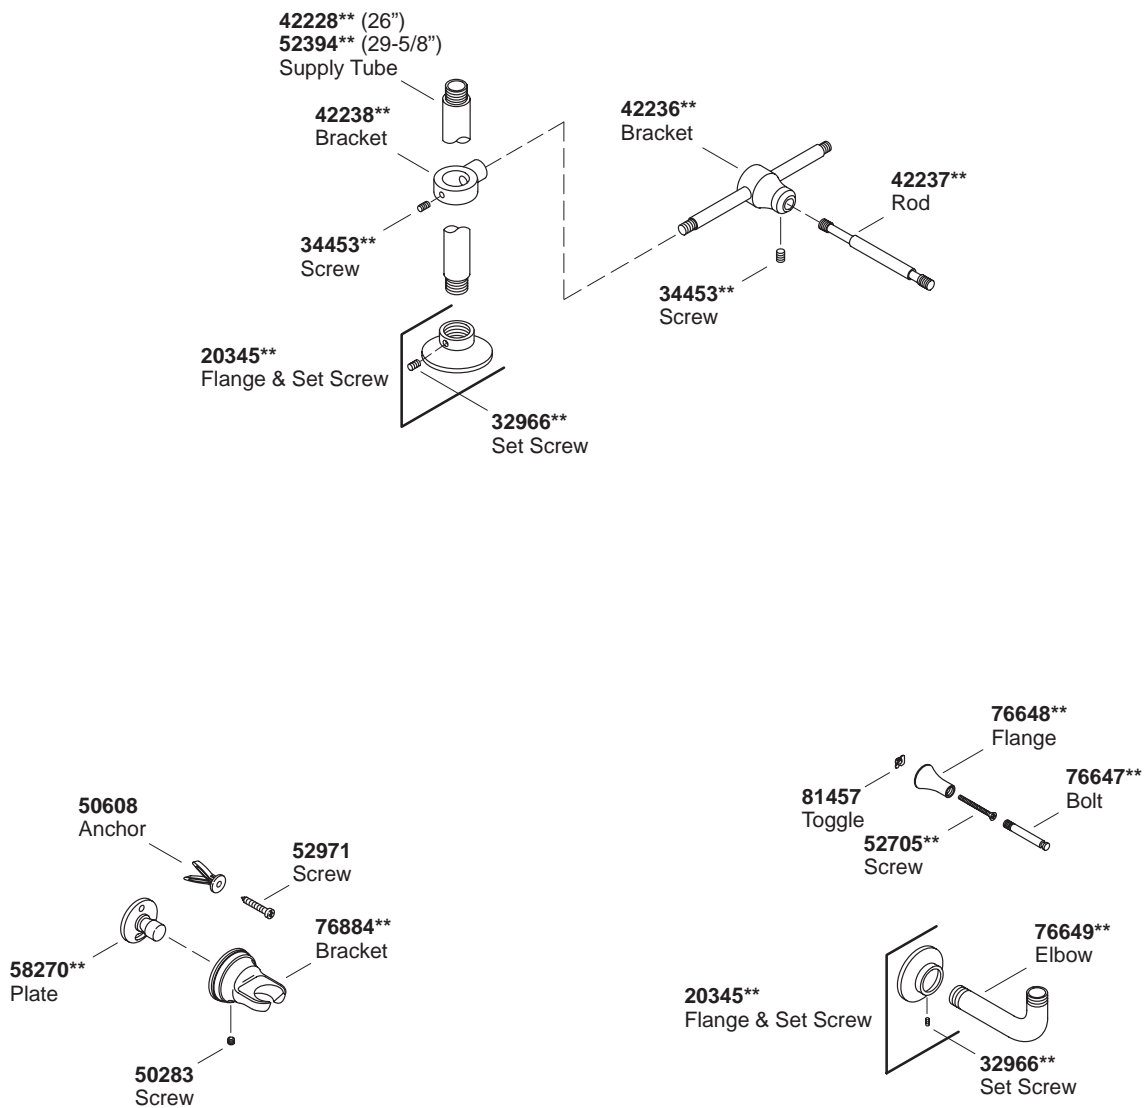

K#	
K-101-**-DB	Wall-Mount Kit
K-126-**-DB	Riser Tube - 26" w/Escutcheon
K-127-**-DB	Riser Tube - 26" w/Escutcheon and Cross Connection
K-128-**-DB	Riser Tube - 29-5/8" w/Escutcheon and Cross Connection
K-6525-**-DB	Wall-Mount Handshower Holder

**Finish/color code must be specified when ordering.