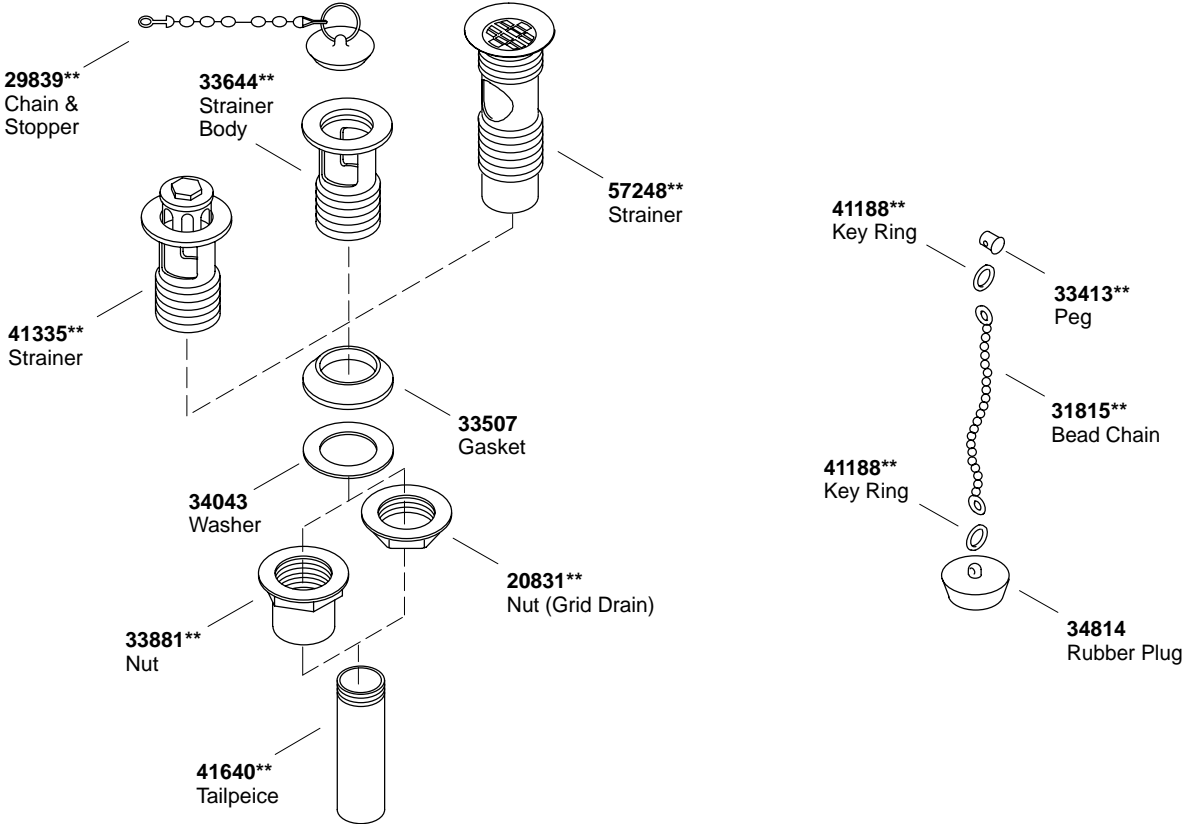

KOHLER® SERVICE PARTS

LAVATORY DRAINS

**Finish/color code must be specified when ordering.