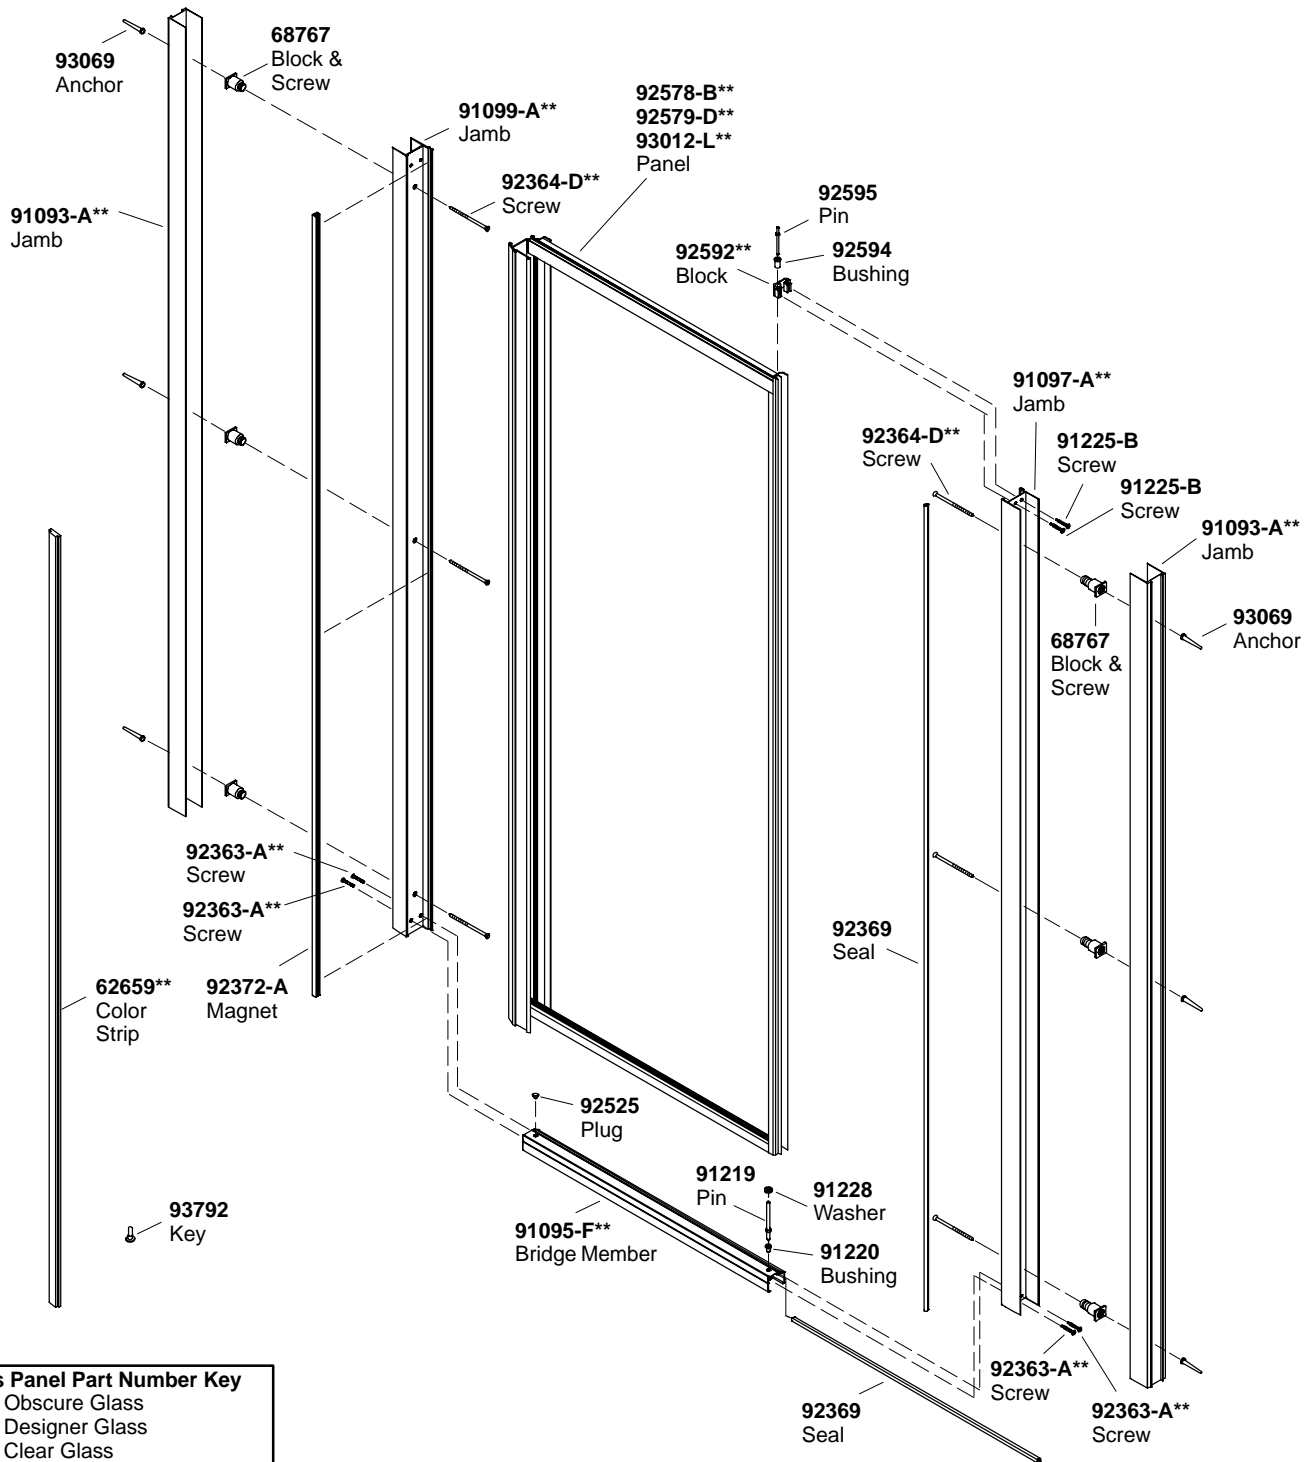

Obscure Glass
Designer Glass
Clear Glass
35" to 37" x 64"

Glass Panel Part Number Key	
-B	= Obscure Glass
-D	= Designer Glass
-L	= Clear Glass

**Finish/color code must be specified when ordering.