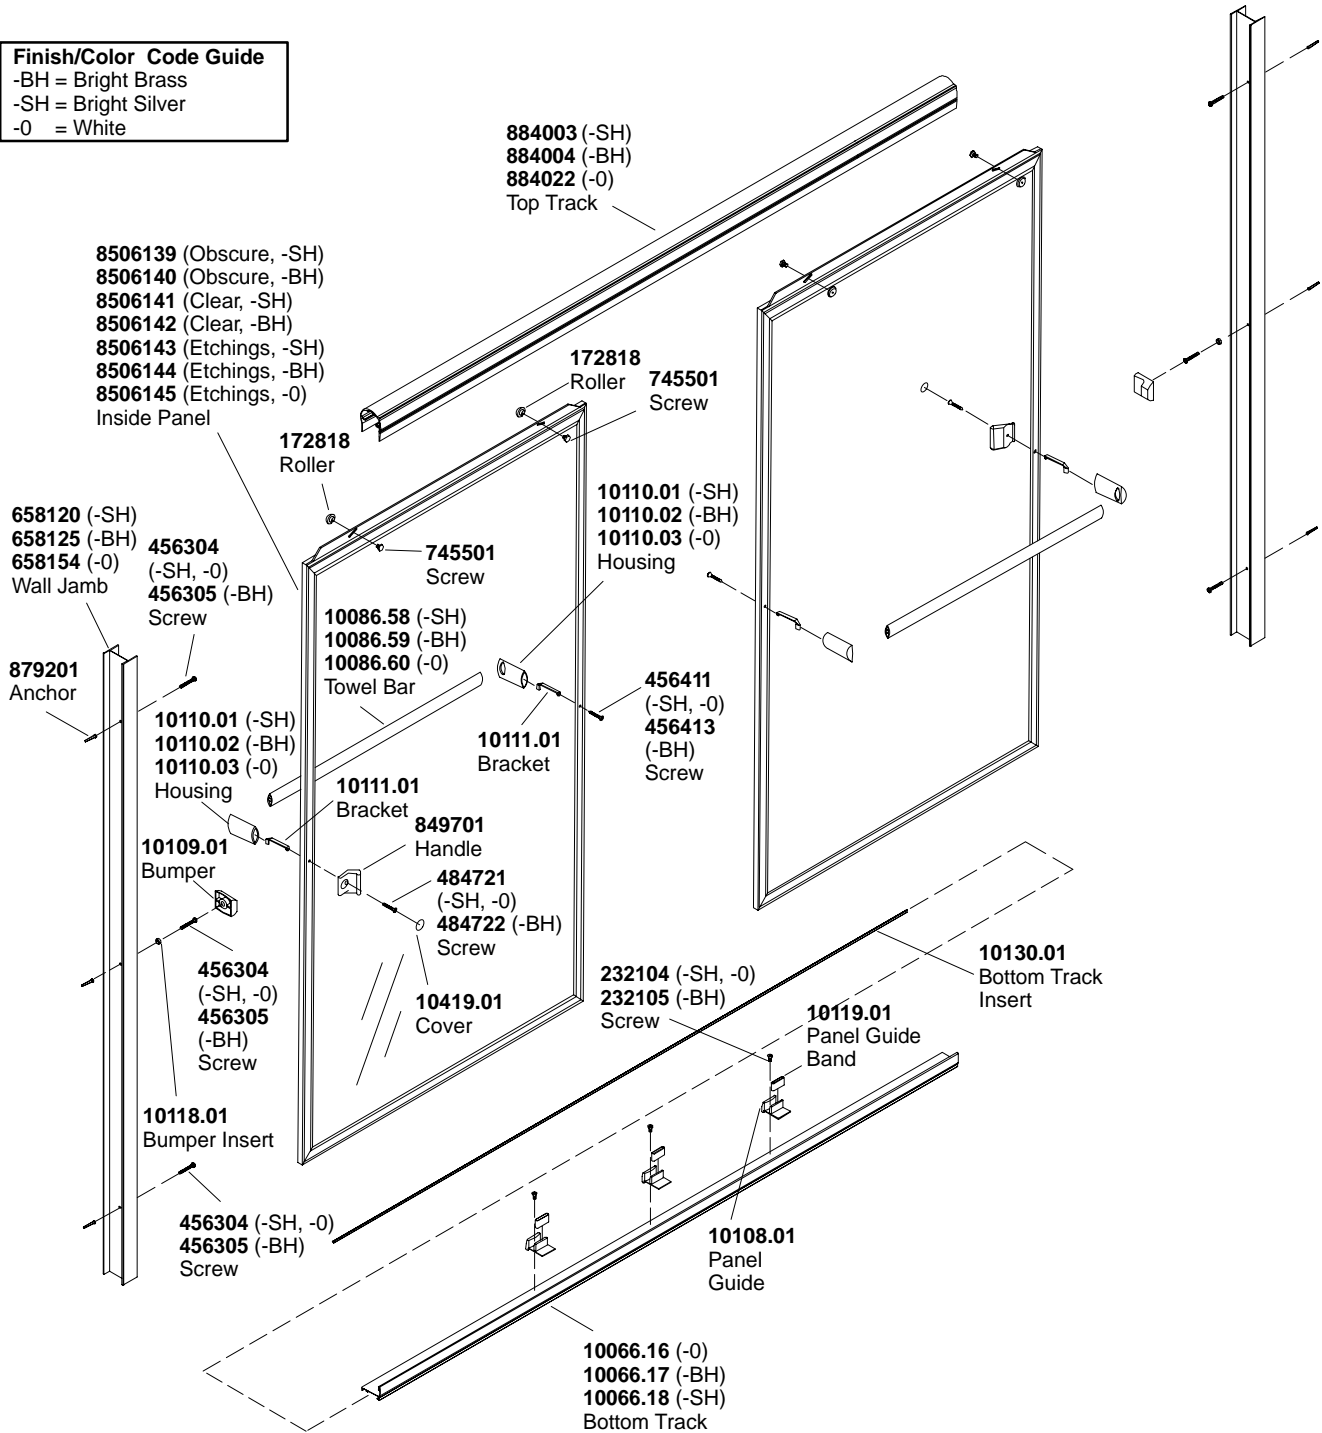

Obscure Glass
Crystal Clear Glass
Etchings Glass
40" to 42-1/2" x 65-1/2"

Finish/Color Code Guide

-BH = Bright Brass
 -SH = Bright Silver
 -0 = White

****Finish/color code must be specified when ordering.**