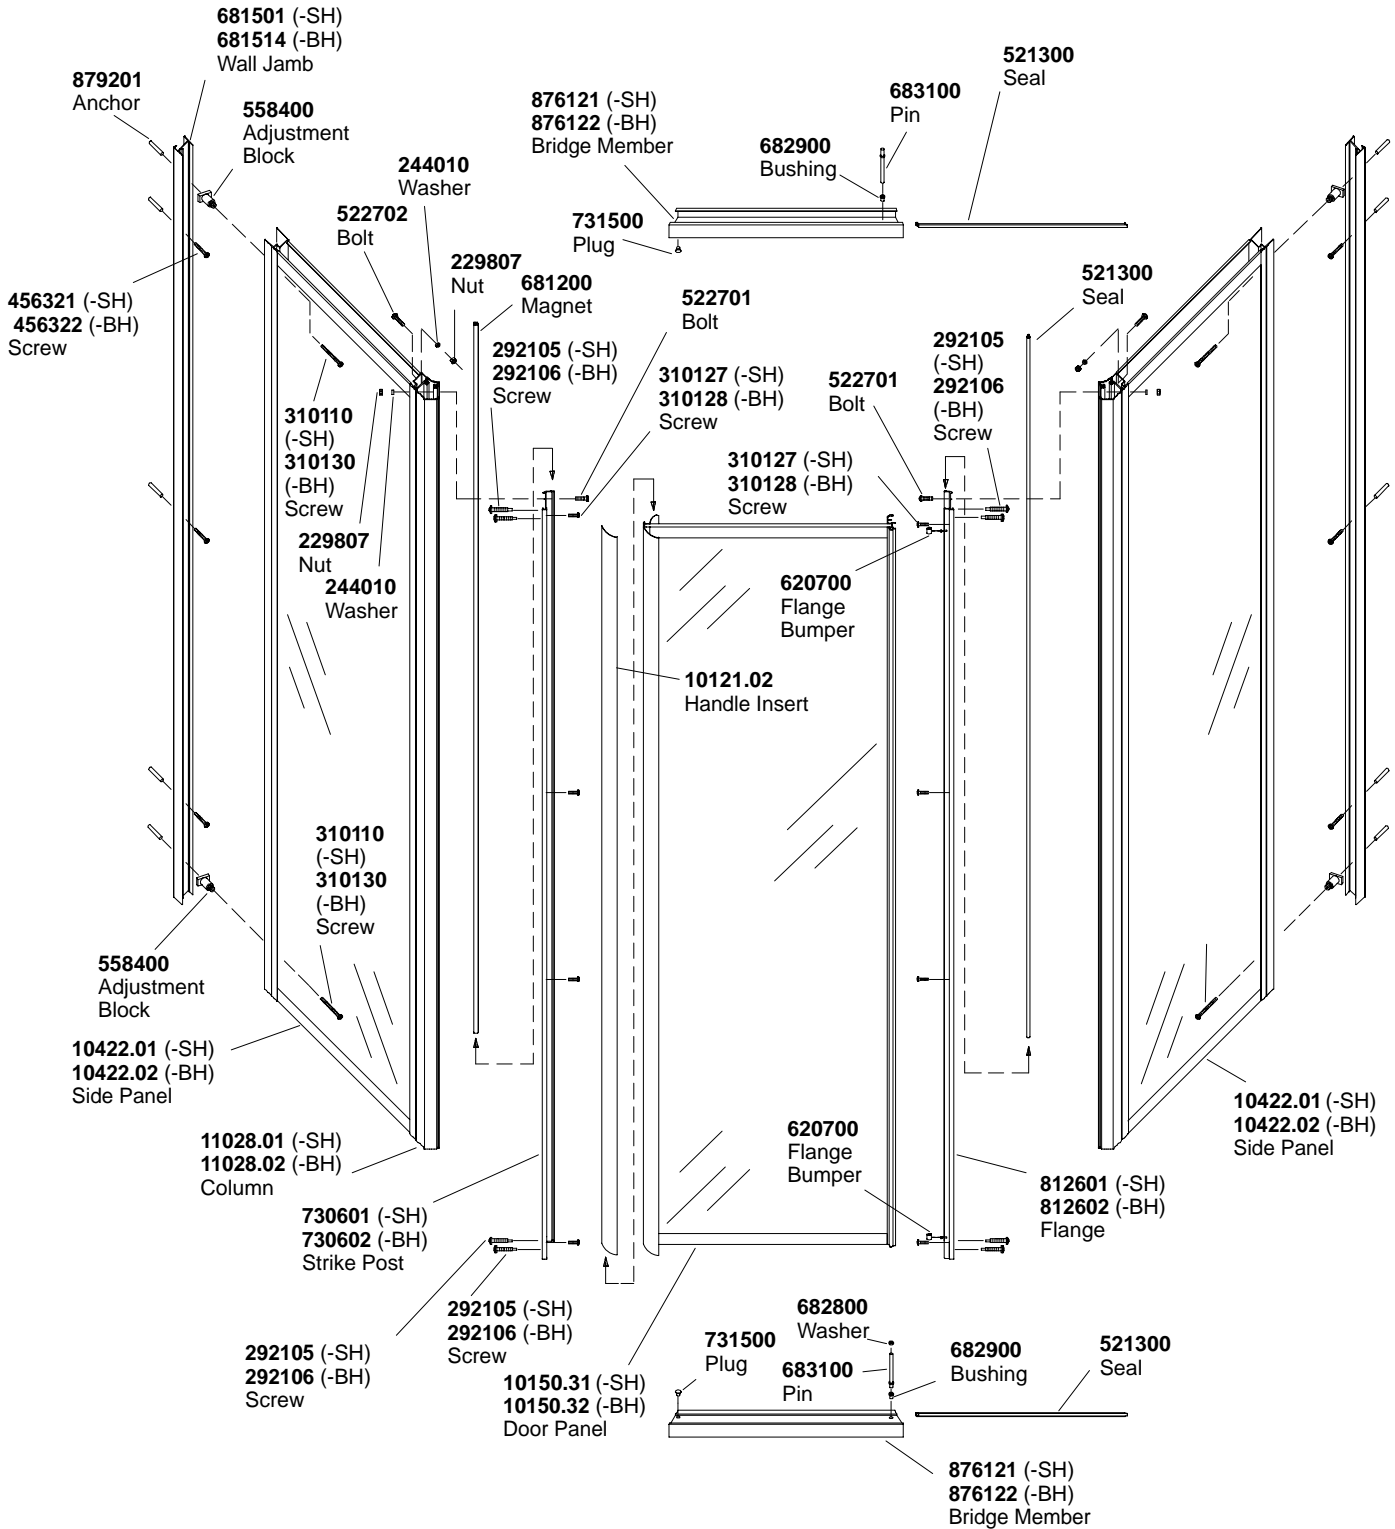

Obscure Glass

19-1/4" x 27-1/2" x 19-1/4" x 72"

Finish/Color Code Guide

-BH = Bright Brass
-SH = Bright Silver

**Finish/color code must be specified when ordering.