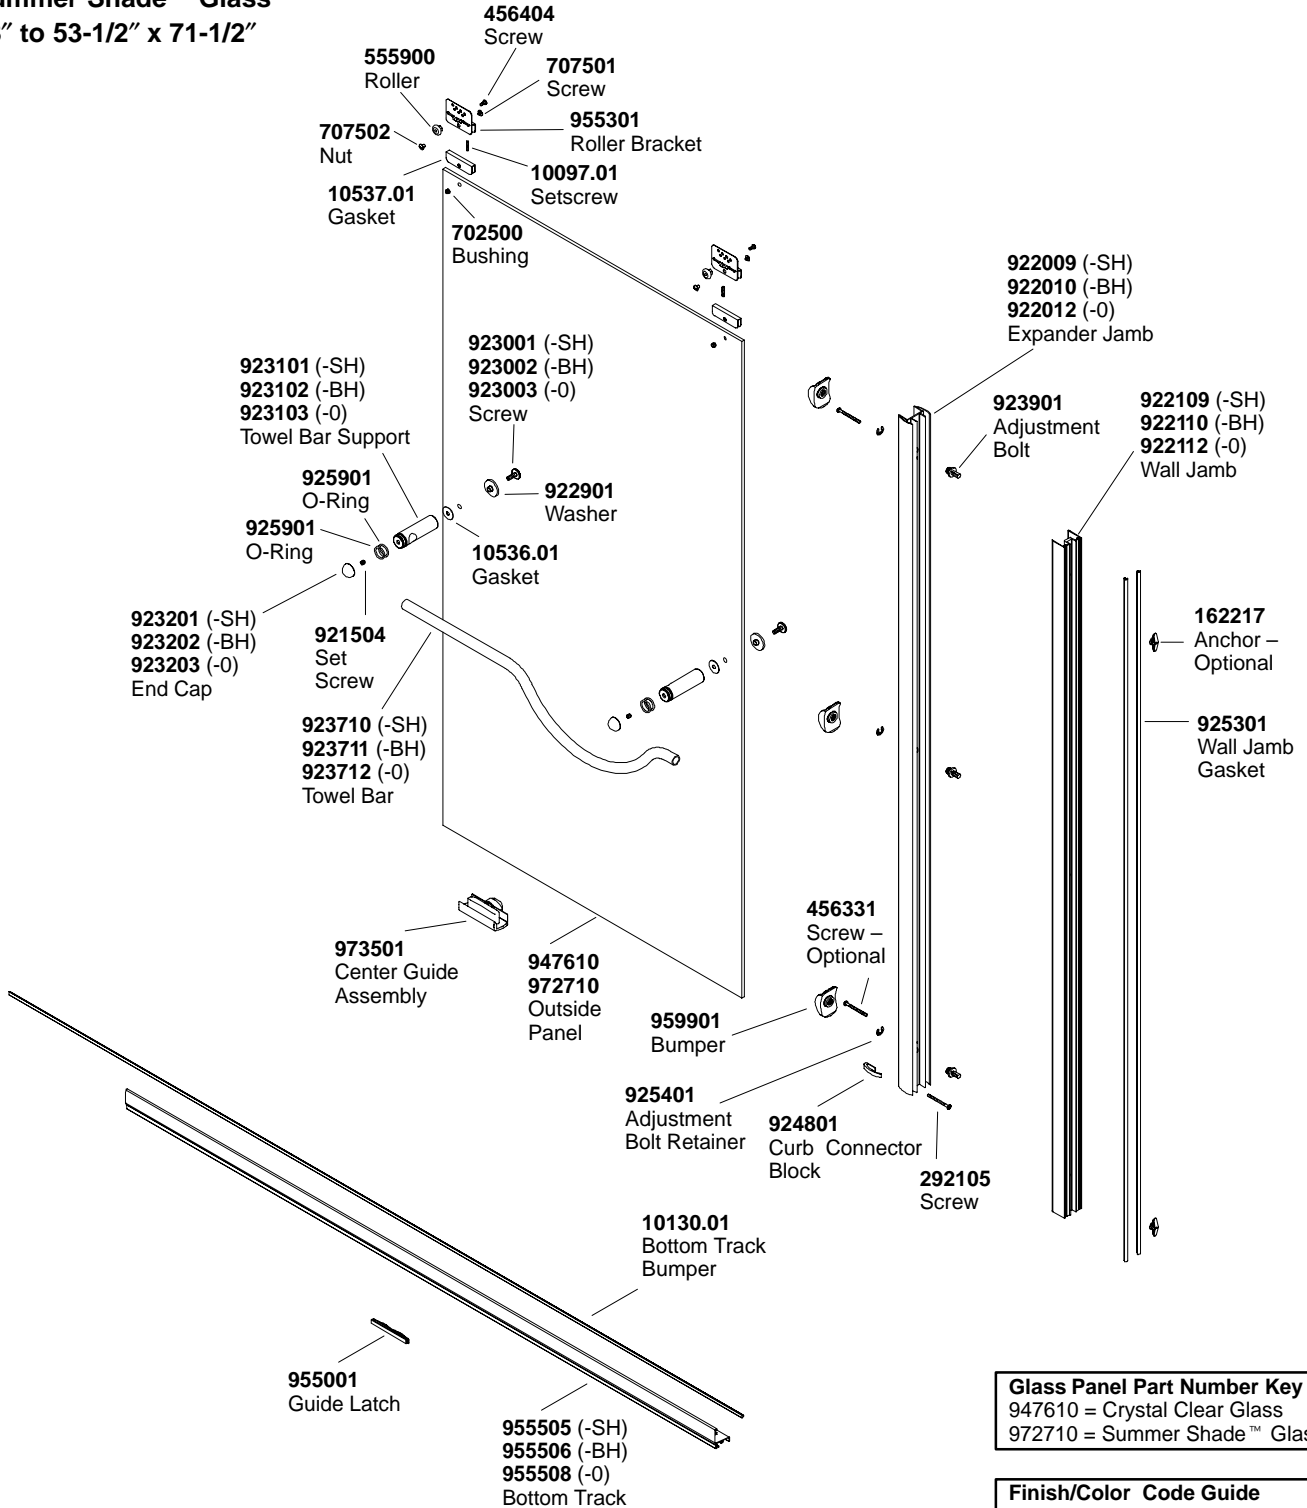

Crystal Clear Glass
Summer Shade™ Glass
48" to 53-1/2" x 71-1/2"

OUTSIDE PANEL

Glass Panel Part Number Key
947610 = Crystal Clear Glass
972710 = Summer Shade™ Glass

Finish/Color Code Guide
-BH = Bright Brass
-SH = Bright Silver
-0 = White

**Finish/color code must be specified when ordering.