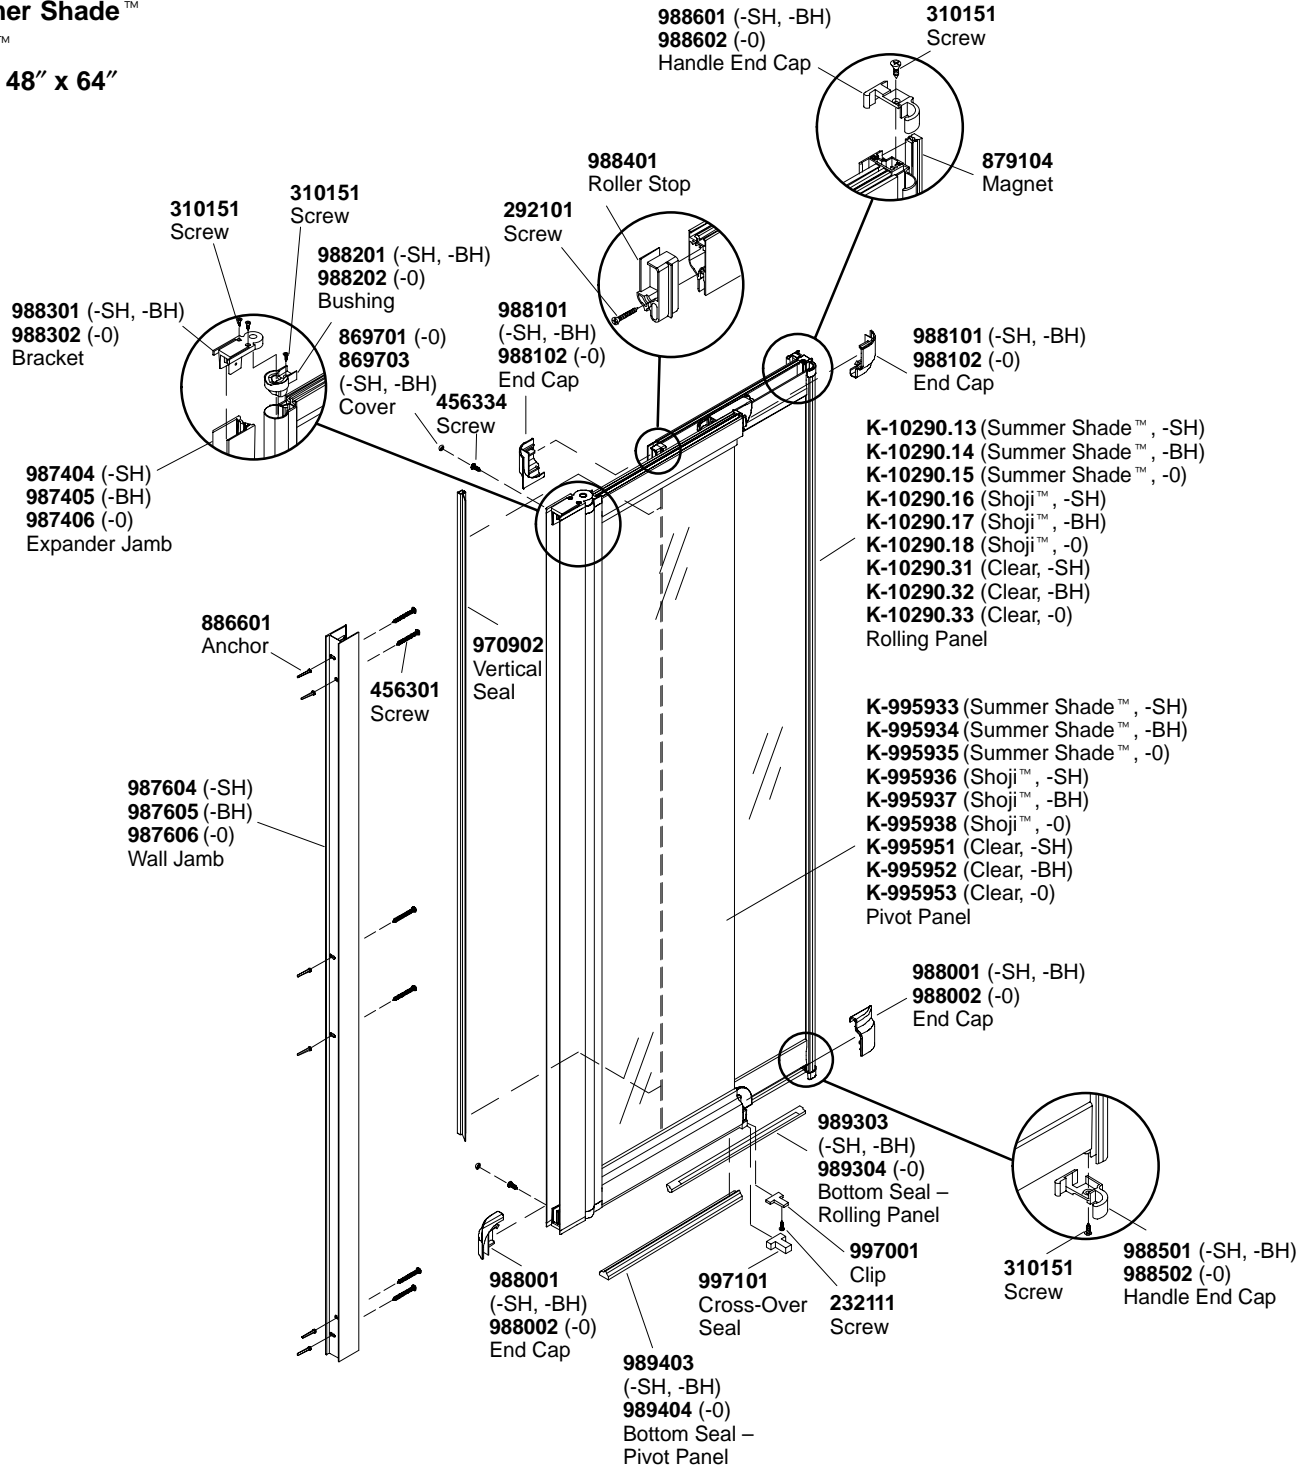

Clear
Summer Shade™
Shoji™
36" to 48" x 64"

LEFT SIDE

Finish/Color Code Guide	
-BH	= Bright Brass
-SH	= Bright Silver
-0	= White

**Finish/color code must be specified when ordering.