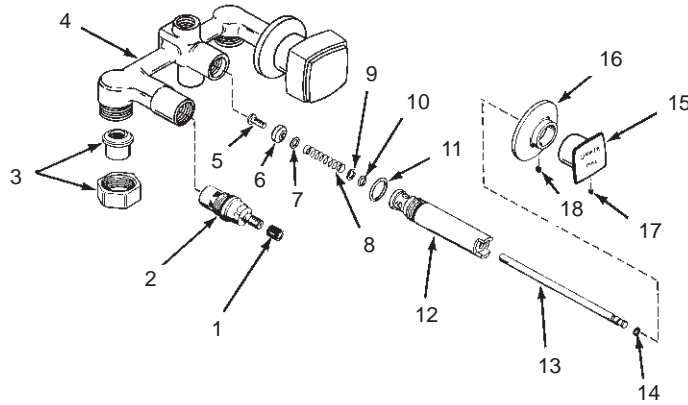

KOHLER® SERVICE PARTS

BATH AND SHOWER FITTINGS

K-7014-FCV	FLAIR II	BATH AND SHOWER DIVERTER VALVE ASSEMBLY
K-6995-CV	ALTERNA	BATH AND SHOWER DIVERTER VALVE ASSEMBLY
K-6995-LV	ALTERNA LEVER	BATH AND SHOWER DIVERTER VALVE ASSEMBLY
K-6845-CV	BRAVURA	BATH AND SHOWER DIVERTER VALVE ASSEMBLY
K-7014-8A	FLAIR LEVER	BATH AND SHOWER DIVERTER VALVE ASSEMBLY
K-7751-8A	FLAIR LEVER	BATH AND SHOWER DIVERTER VALVE ASSEMBLY

ORDER BY KIT NUMBER OR PART NUMBER, NOT ITEM NUMBER OR KIT LETTER.

Ordering Options	
Item	Part No. or Kit
VALVE ASSEMBLY	
1	A
2	O or P
3	B or C
4	*
5, 6, 7, 8, 9, 10, 11, 12, 13, 14	D
15, 16	E
17, 18	E, F

Ordering Options	
Item	Part No. or Kit
STOPS	
19	G or H
20, 21, 22, 23	G or H, I, J
24, 25, 26	G or H, I

Ordering Options	
Item	Part No. or Kit
SPOUTS AND SHOWERHEADS	
27	K-7371†■
28	29727†
29	K-6844†■
30	K-6830†■
31	K-7331†■
32	41995†■

ORDER BY KIT NUMBER OR PART NUMBER, NOT ITEM NUMBER OR KIT LETTER.

Ordering Options

Item	Part No. or Kit
ESCUTCHEONS AND HANDLES	
33	K
34	L
35	M
36	N
37	50340‡

Kit Ordering Information

Kit	Kit Part No.	Kit Name	Kit Contents
A	48502	Spline Adapters	2 ea., Item 1
B	30204	Unions (1/2" I.P.)	2 ea., Item 3
C	30203	Unions (5/8" O.D. Copper)	2 ea., Item 3
D	42011‡	Divertor Valve Replacement	1 ea., Items 5 thru 14
E	20365‡	Knob and Escutcheon	1 ea., Items 15 thru 18
F	30216‡	Set Screw	1 ea., Items 17 and 18
G	21310	Stop Replacement (1/2" I.P.)	1 ea., Items 19 thru 26
H	21314	Stop Replacement (5/8" O.D. Copper)	1 ea., Items 19 thru 26
I	21433	Valve Service Kit	2 ea., Items 20 thru 23
J	21434	Stem Assembly	2 ea., Items 20 thru 26
K	106299§■	Flair II Handle Options (Large)	See INDEX.
L	106890§■	Bravura Handle Options (Large)	See INDEX.
M	106478§■	Alterna Handle Options (Large)	See INDEX.
N	30071‡	Escutcheons	2 ea., Item 36
O	30430	Ceramic Valve (Closes Clockwise)	1 ea., Item 2
P	30431	Ceramic Valve (Closes Counterclockwise)	1 ea., Item 2