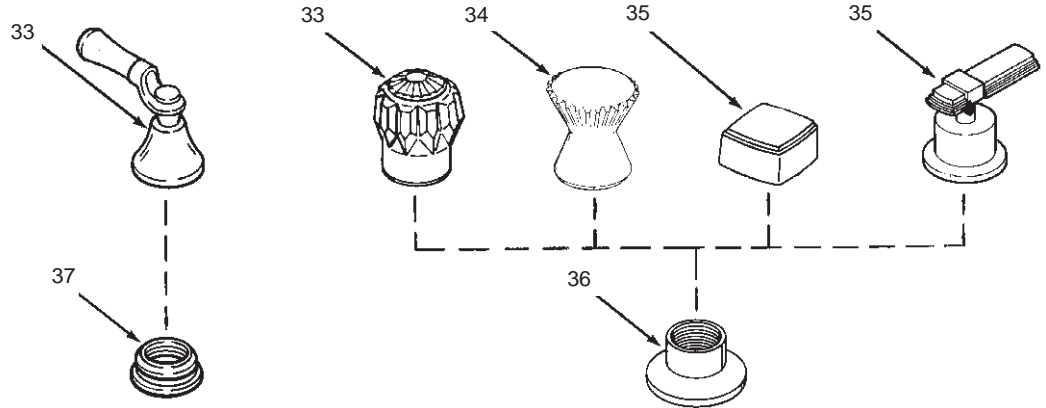

Ordering Options	
Item	Part No. or Kit
STOPS	
19	G or H
20, 21, 22, 23	G or H, I, J
24, 25, 26	G or H, I

Ordering Options	
Item	Part No. or Kit
SPOUTS AND SHOWERHEADS	
27	K-7371†■
28	29727†
29	K-6844†■
30	K-6830†■
31	K-7331†■
32	41995†■

OVER

<p>NOTES:</p> <p>* Not available as a service part.</p>	<p>LEGEND:</p> <p>‡ Specify Finish.</p> <p>■ Parts further exploded in catalog; see INDEX.</p>
--	---

BATH AND SHOWER FITTINGS

K-7014-FCV	FLAIR II	BATH AND SHOWER DIVERTER VALVE ASSEMBLY
K-6995-CV	ALTERNA	BATH AND SHOWER DIVERTER VALVE ASSEMBLY
K-6995-LV	ALTERNA LEVER	BATH AND SHOWER DIVERTER VALVE ASSEMBLY
K-6845-CV	BRAVURA	BATH AND SHOWER DIVERTER VALVE ASSEMBLY
K-7014-8A	FLAIR LEVER	BATH AND SHOWER DIVERTER VALVE ASSEMBLY
K-7751-8A	FLAIR LEVER	BATH AND SHOWER DIVERTER VALVE ASSEMBLY

ORDER BY KIT NUMBER OR PART NUMBER, NOT ITEM NUMBER OR KIT LETTER.

Ordering Options

Item	Part No. or Kit
ESCUTCHEONS AND HANDLES	
33	K
34	L
35	M
36	N
37	50340‡

Kit Ordering Information

Kit	Kit Part No.	Kit Name	Kit Contents
A	48502	Spline Adapters	2 ea., Item 1
B	30204	Unions (1/2" I.P.)	2 ea., Item 3
C	30203	Unions (5/8" O.D. Copper)	2 ea., Item 3
D	42011‡	Divertor Valve Replacement	1 ea., Items 5 thru 14
E	20365‡	Knob and Escutcheon	1 ea., Items 15 thru 18
F	30216‡	Set Screw	1 ea., Items 17 and 18
G	21310	Stop Replacement (1/2" I.P.)	1 ea., Items 19 thru 26
H	21314	Stop Replacement (5/8" O.D. Copper)	1 ea., Items 19 thru 26
I	21433	Valve Service Kit	2 ea., Items 20 thru 23
J	21434	Stem Assembly	2 ea., Items 20 thru 26
K	106299§■	Flair II Handle Options (Large)	See INDEX.
L	106890§■	Bravura Handle Options (Large)	See INDEX.
M	106478§■	Alterna Handle Options (Large)	See INDEX.
N	30071‡	Escutcheons	2 ea., Item 36
O	30430	Ceramic Valve (Closes Clockwise)	1 ea., Item 2
P	30431	Ceramic Valve (Closes Counterclockwise)	1 ea., Item 2