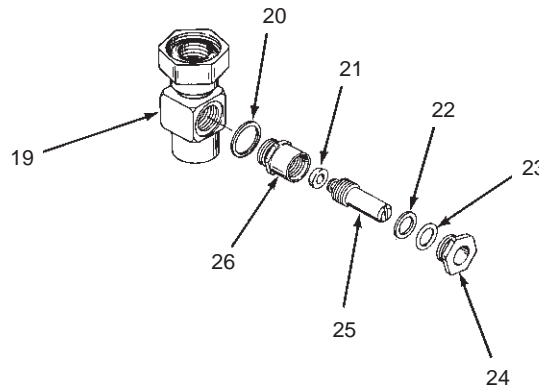

KOHLER® SERVICE PARTS

BATH AND SHOWER FITTINGS

K-7014-FCV	FLAIR II	BATH AND SHOWER DIVERTER VALVE ASSEMBLY
K-6995-CV	ALTERNA	BATH AND SHOWER DIVERTER VALVE ASSEMBLY
K-6995-LV	ALTERNA LEVER	BATH AND SHOWER DIVERTER VALVE ASSEMBLY
K-6845-CV	BRAVURA	BATH AND SHOWER DIVERTER VALVE ASSEMBLY
K-7014-8A	FLAIR LEVER	BATH AND SHOWER DIVERTER VALVE ASSEMBLY
K-7751-8A	FLAIR LEVER	BATH AND SHOWER DIVERTER VALVE ASSEMBLY

ORDER BY KIT NUMBER OR PART NUMBER, NOT ITEM NUMBER OR KIT LETTER.

Ordering Options	
Item	Part No. or Kit
VALVE ASSEMBLY	
1	A
2	O or P
3	B or C
4	*
5, 6, 7, 8, 9, 10, 11, 12, 13, 14	D
15, 16	E
17, 18	E, F

Ordering Options	
Item	Part No. or Kit
STOPS	
19	G or H
20, 21, 22, 23	G or H, I, J
24, 25, 26	G or H, I

Ordering Options	
Item	Part No. or Kit
SPOUTS AND SHOWERHEADS	
27	K-7371†■
28	29727†
29	K-6844†■
30	K-6830†■
31	K-7331†■
32	41995†■

ORDER BY KIT NUMBER OR PART NUMBER, NOT ITEM NUMBER OR KIT LETTER.

Ordering Options

Item	Part No. or Kit
ESCUTCHEONS AND HANDLES	
33	K
34	L
35	M
36	N
37	50340‡

Kit Ordering Information

Kit	Kit Part No.	Kit Name	Kit Contents
A	48502	Spline Adapters	2 ea., Item 1
B	30204	Unions (1/2" I.P.)	2 ea., Item 3
C	30203	Unions (5/8" O.D. Copper)	2 ea., Item 3
D	42011‡	Divertor Valve Replacement	1 ea., Items 5 thru 14
E	20365‡	Knob and Escutcheon	1 ea., Items 15 thru 18
F	30216‡	Set Screw	1 ea., Items 17 and 18
G	21310	Stop Replacement (1/2" I.P.)	1 ea., Items 19 thru 26
H	21314	Stop Replacement (5/8" O.D. Copper)	1 ea., Items 19 thru 26
I	21433	Valve Service Kit	2 ea., Items 20 thru 23
J	21434	Stem Assembly	2 ea., Items 20 thru 26
K	106299§■	Flair II Handle Options (Large)	See INDEX.
L	106890§■	Bravura Handle Options (Large)	See INDEX.
M	106478§■	Alterna Handle Options (Large)	See INDEX.
N	30071‡	Escutcheons	2 ea., Item 36
O	30430	Ceramic Valve (Closes Clockwise)	1 ea., Item 2
P	30431	Ceramic Valve (Closes Counterclockwise)	1 ea., Item 2