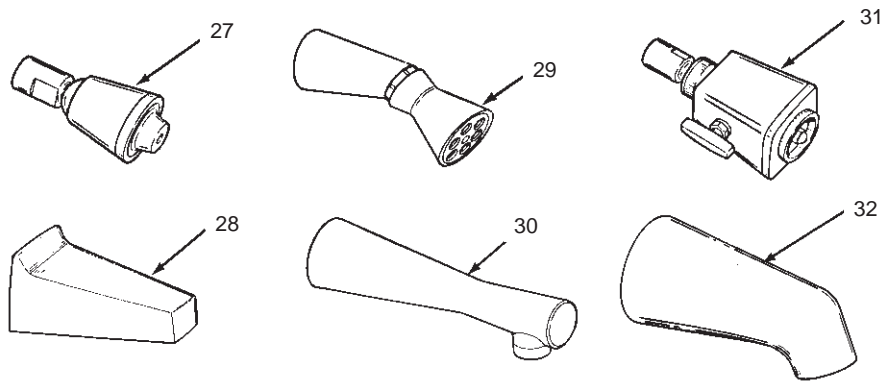

KOHLER® SERVICE PARTS

BATH AND SHOWER FITTINGS

K-7014-FCV	FLAIR II	BATH AND SHOWER DIVERTER VALVE ASSEMBLY
K-6995-CV	ALTERNA	BATH AND SHOWER DIVERTER VALVE ASSEMBLY
K-6995-LV	ALTERNA LEVER	BATH AND SHOWER DIVERTER VALVE ASSEMBLY
K-6845-CV	BRAVURA	BATH AND SHOWER DIVERTER VALVE ASSEMBLY
K-7014-8A	FLAIR LEVER	BATH AND SHOWER DIVERTER VALVE ASSEMBLY
K-7751-8A	FLAIR LEVER	BATH AND SHOWER DIVERTER VALVE ASSEMBLY

ORDER BY KIT NUMBER OR PART NUMBER, NOT ITEM NUMBER OR KIT LETTER.

Ordering Options	
Item	Part No. or Kit
VALVE ASSEMBLY	
1	A
2	O or P
3	B or C
4	*
5, 6, 7, 8, 9, 10, 11, 12, 13, 14	D
15, 16	E
17, 18	E, F

Ordering Options	
Item	Part No. or Kit
STOPS	
19	G or H
20, 21, 22, 23	G or H, I, J
24, 25, 26	G or H, I

Ordering Options	
Item	Part No. or Kit
SPOUTS AND SHOWERHEADS	
27	K-7371†■
28	29727†
29	K-6844†■
30	K-6830†■
31	K-7331†■
32	41995†■