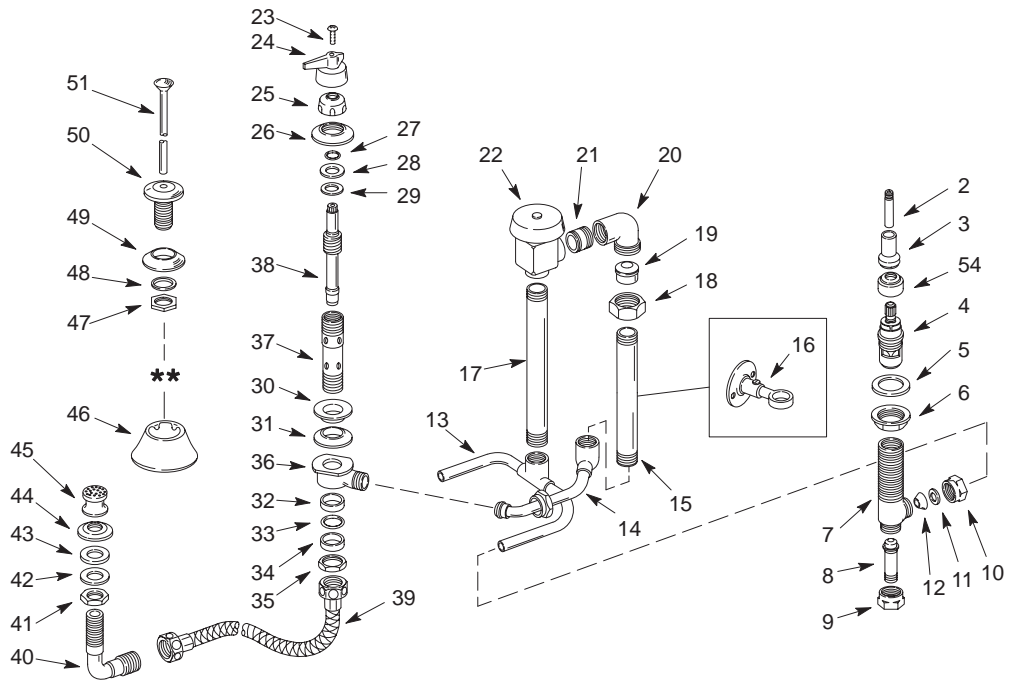

## TOILET AND BIDET FITTINGS

**K-141-CV-AA** ANTIQUE™ SIX-PRONG HANDLE BIDET FITTING WITH VACUUM BREAKER  
**K-142-CV-AA** ANTIQUE™ BIDET FITTING WITH VACUUM BREAKER  
**K-6814-CV-AA** IV GEORGES BRASS™ BIDET FITTING WITH VACUUM BREAKER

### Ordering Options

Item	Part No. or Kit
1	A
2	L or M or N
3	O
4	B or C
5, 6	D
7	*
8	34303
9, 10	E
11, 12 F	
13	34978 †
14	34981 †
15	40794 †
16	29863 †
17	48712 †
18	24003 †P
19	29571 †P
20	39842 †
21	29280 †
22	21286 †
23	G
24	41946 †
25	34465 †
26	34328 †
27 thru 35	F
36	48815 †
37	48797
38	34470
39	48614
40	48801
41, 42, 43	H
44	48805 †
45	48609 †
46	42924 †
47 thru 50	I
51	20781 †
52, 53 J	
54	K

### Kit Ordering Information

Kit	Kit Part No.	Kit Name	Kit Contents
A	106674 §■	IV Georges Brass Handle Options	See INDEX.
B	30431	Ceramic Valve (Closes Counterclockwise)	1 ea., item 4
C	30430	Ceramic Valve (Closes Clockwise)	1 ea., item 4
D	30231	Mounting Hardware	2 ea., items 5 and 6
E	30230	Coupling Nuts	1 ea., items 9 and 10
F	30257	Gasket Kit	2 ea., items 11 and 12; 1 ea., items 27 thru 35
G	30105 †	Screw Kit	3 ea., item 23
H	30258	Washer Kit	1 ea., items 41, 42, and 43
I	20844 †	Flange Kit	1 ea., items 47 thru 50
J	106216 §■	Antique Handle Options	See INDEX.
K	500253	Stabilizer Kit	2 ea., item 54
L	500455 †	Stem Extension Kit (For Antique Six Prong Handle)	2 ea., item 2
M	40476 †	Stem Extension Kit (For Antique Lever Handle)	2 ea., item 2
N	40490 †	Stem Extension Kit (For IV Georges Brass Handle)	2 ea., item 2
O	52795	Retainer (For IV Georges Brass Handle Only)	1 ea., item 3
P	30213 †	Union Kit	2 ea., items 18 and 19

#### NOTES:

Other Product Numbers Using Same Parts:  
 K-6814-AA, K-143-CV, K-144-CV  
 \* Not available as a service part.  
 \*\* For pop-up drain, see Page 2-35.