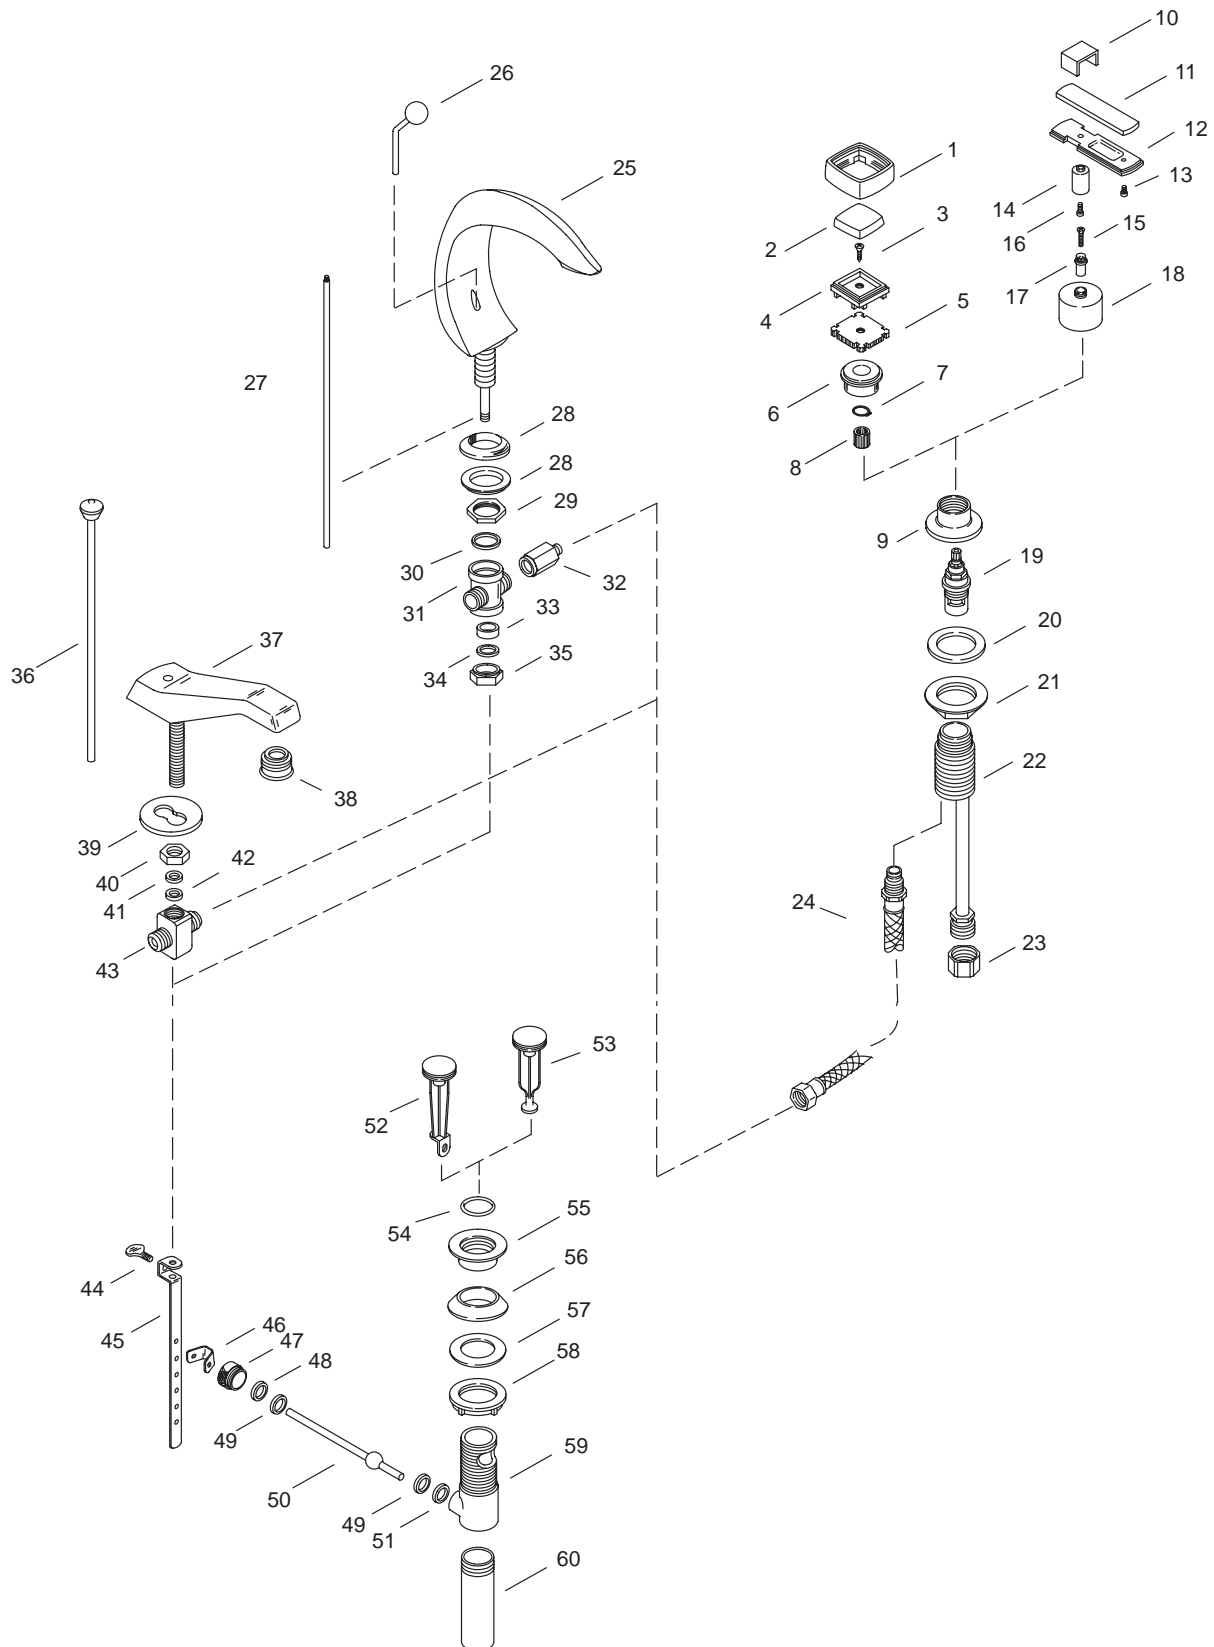

KOHLER® SERVICE PARTS

ALTERNA™ LAVATORY FAUCETS
K-6952-CF-**-BA, K-6952-CF-**-CA,
K-6952-LV-**-BA, K-6952-LV-**-CA,
K-6954-CR-**-BA, K-6954-CR-**-CA,
K-6954-LV-**-BA, K-6954-LV-**-CA

Variation and/or finish/color code may be required when ordering.

SERVICE PARTS

ITEM	PART NO.	DESCRIPTION
1	22491	Shell Large
2	46059	Insert, Brushed Chrome
	42535	Insert, Brushed Brass
	43299	Insert, Brushed Gold
	46107	Insert, Chrome
3	22859	Screw, .164-32 UNC-2A
4	22454	Holder, Insert Large
5	22490	Adapter, Handle
6	22457	Skirt Handle
7	46034	Retaining Ring
8	58586	Spline Adapter
9	58575	Escutcheon
10	52543	Strap, Lever Handle, Alterna
11	52546	Insert, Brass Lever Handle
12	52554	Lower Lever, Alterna Handle
13	52779	Screw, .112-40 UNC-3A
14	53198	Handle Post
15	54545	Screw, .112-40 UNC-3A
16	53414	Screw, .164-32 UNC-2A
17	58549	Spline Adapter
18	53199	Skirt
19	30430	Valve-1/2" Ceramic (Clockwise Close)
	30431	Valve-1/2" Ceramic (Counterclockwise Close)
20	40001	Washer, 1-9/32 ID x 1-3/4 OD
21	40005	Nut, 1.25-20 UNS-2B
22	74369	End Valve Assembly
23	32751	Nut, .5-14 NPSM
24	73151	Hose, Fingertight (Includes O-Ring)
25	54969	Spout Subassembly, Lav
26	56680	Rod Assembly, Lift
27	56676	Rod, Lift
28	33504	Washer, 29/32 Beveled
29	33505	Nut, .875-16 UNS-2B
30	33031	Washer, 21/32 x 7/8
31	40031	Cross Connection Body
32	82916	2.0 GPM Flow Control
33	34294	Packing
34	34295	Washer, .420 x .575
35	34309	Nut, .125-27 NPSM
36	29701	Lift Rod Assembly
37		Available in Service Kit Only
38	59621	Aerator, 2.0, 15/16 Male
39	40015	Washer, Special
40	40014	Nut, .75-18 NPSM
41	40097	Washer, .281 ID x .460 OD
42	40013	Gasket, .250 ID X .460 OD
43	40098	Supply Tee
44	57422	Thumb Screw
45	73382	Link
46	40228	Spring Clip
47	57403	Retainer Nut
48	38745	Washer, .531 ID x .734 OD
49	38744	Washer, .484 ID x .748 OD
50	41312	Lever Subassembly
51	34917	Washer
52		Available in Service Kit Only
53		Available in Service Kit Only
54	38676	O-Ring
55	57408	Flange, Lav. Drain
56	57966	Gasket, Lav. Drain
57	40238	Washer
58	40076	Locknut
59	74410	Drain Body
60	41640	Tailpiece, 4-1/4" Long

SERVICE KITS

PART NO.	ITEM	QTY.	DESCRIPTION
74280-2			Handle Kit, Alterna (Square)
	1	2 ea.	Shell Large
	2	1 ea.	Insert, Brushed Chrome
		1 ea.	Insert, Brushed Brass
		1 ea.	Insert, Brushed Gold
		1 ea.	Insert, Chrome
	3	2 ea.	Screw, .164-32 UNC-2A
	4	2 ea.	Holder, Insert Large
	5	2 ea.	Adapter, Handle
	6	2 ea.	Skirt Handle
	7	2 ea.	Retaining Ring
	8	2 ea.	Spline Adapter
	9	2 ea.	Escutcheon
74273-2			Handle & Valve Assembly
	1	2 ea.	Shell Large
	2	1 ea.	Insert, Brushed Chrome
		1 ea.	Insert, Brushed Brass
		1 ea.	Insert, Brushed Gold
		1 ea.	Insert, Chrome
	3	2 ea.	Screw, .164-32 UNC-2A
	4	2 ea.	Holder, Insert Large
	5	2 ea.	Adapter, Handle
	6	2 ea.	Skirt Handle
	7	2 ea.	Retaining Ring
	8	2 ea.	Spline Adapter
	9	2 ea.	Escutcheon
	19	1 ea.	Valve-1/2" Ceramic (Clockwise Close)
		1 ea.	Valve-1/2" Ceramic (Counterclockwise Close)
	20	2 ea.	Washer, 1-9/32 ID x 1-3/4 OD
	21	2 ea.	Nut, 1.25-20 UNS-2B
	22	2 ea.	End Valve Assembly
	23	2 ea.	Nut, .5-14 NPSM
	24	2 ea.	Hose, Fingertight (Includes O-Ring)
74281			Hardware Kit, Handle
	3	2 ea.	Screw, .164-32 UNC-2A
	8	2 ea.	Spline Adapter
58582			Handle Assembly
	4	2 ea.	Holder, Insert Large
	5	2 ea.	Adapter, Handle
	6	2 ea.	Skirt Handle
	7	2 ea.	Retaining Ring
	9	2 ea.	Escutcheon
74280-4			Handle Kit, Alterna (Lever)
	9	2 ea.	Escutcheon
	10	2 ea.	Strap, Lever Handle, Alterna
	11	2 ea.	Insert, Brass Lever Handle
	12	2 ea.	Lower Lever, Alterna
	13	2 ea.	Screw, .112-40 UNC-3A
	14	2 ea.	Handle Post
	15	2 ea.	Screw, .112-40 UNC-3A
	16	2 ea.	Screw, .164-32 UNC-2A
	17	2 ea.	Spline Adapter
	18	2 ea.	Skirt

Variation and/or finish/color code may be required when ordering.