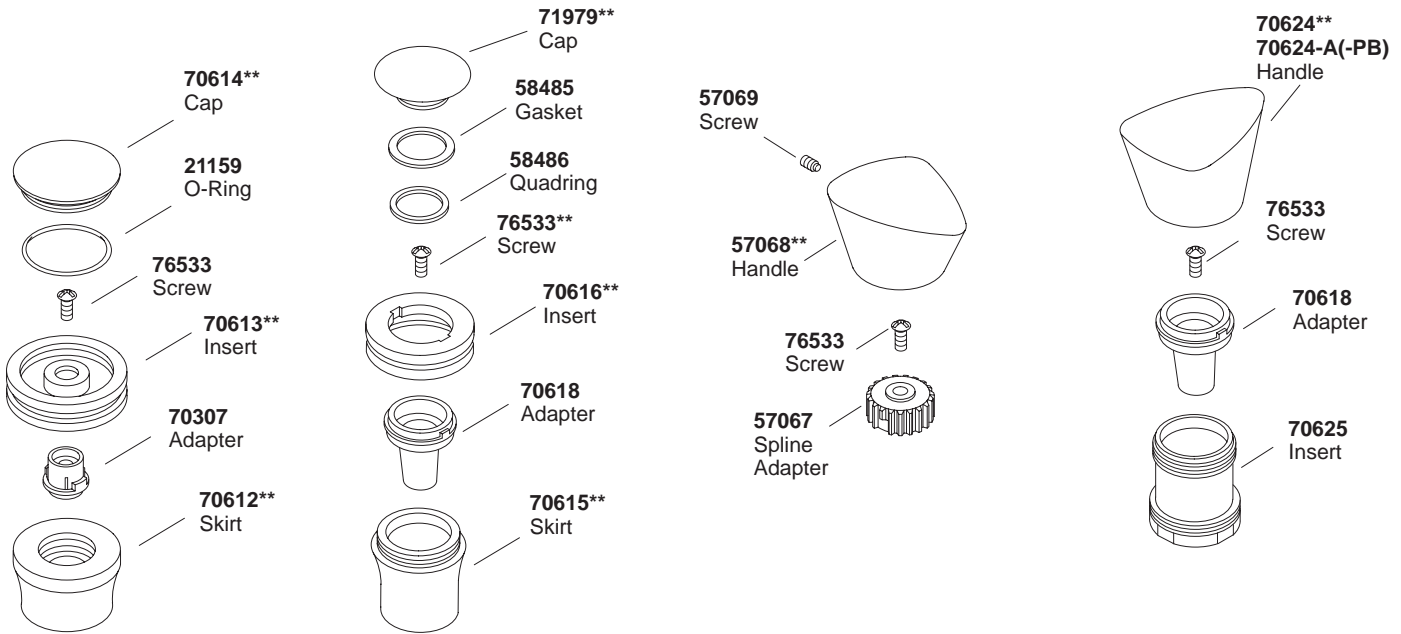

K#	Large Lever Handles	Small Lever Handles	Large Euro	Small Euro	Large Stacked Handle	Small Stacked Handle	Large White Cross	Small White Cross	Handle Inserts
K-15850-1-**-AA				X					
K-15851-1-**-AA			X						
K-15850-3P-**-AA								X	
K-15851-3P-**-AA							X		
K-15850-4M-**-AA		X							Chrome Lever
K-15850-4N-**-AA		X							Brass Lever
K-15850-4P-**-AA		X							Porcelain Lever
K-15850-4R-**-AA		X							Acrylic Lever
K-15850-4S-**-AA		X							Wood Lever
K-15851-4M-**-AA	X								Chrome Lever
K-15851-4N-**-AA	X								Brass Lever
K-15851-4P-**-AA	X								Porcelain Lever
K-15851-4R-**-AA	X								Acrylic Lever
K-15851-4S-**-AA	X								Wood Lever
K-15850-7M-**-AA						X			Chrome insert
K-15850-7N-**-AA						X			Brass insert
K-15851-7M-**-AA					X				Chrome insert
K-15851-7N-**-AA					X				Brass insert
K-15856-4S-**-AA									Wood insert
K-15856-4M-**-AA									Chrome Lever
K-15856-4N-**-AA									Brass Lever
K-15856-4P-**-AA									Porcelain Lever
K-15856-4R-**-AA									Acrylic Lever
K-15856-7M-**-AA									Small Chrome Insert
K-15856-7N-**-AA									Small Brass Insert
K-15857-7M-**-AA									Large Chrome Insert
K-15857-7N-**-AA									Large Brass Insert

Variation and/or finish/color code may be required when ordering.

Variation and/or finish/color code may be required when ordering.