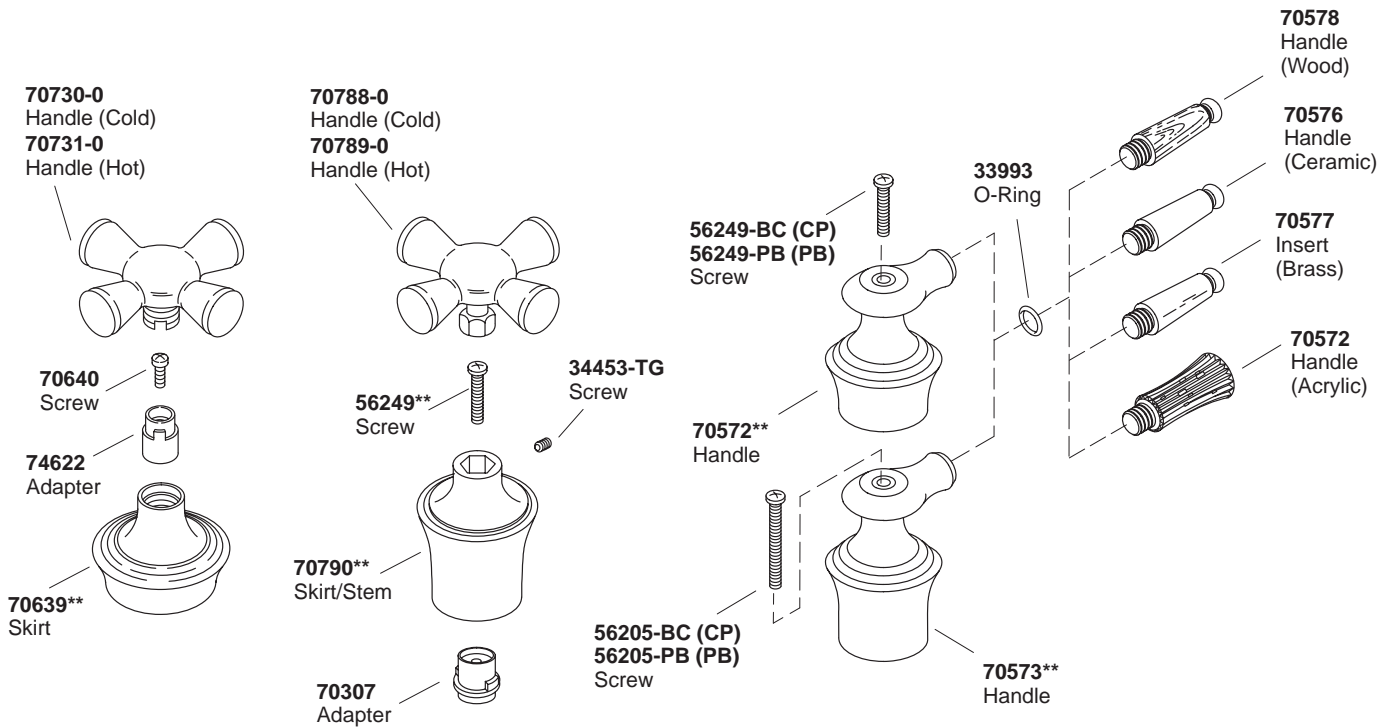

K#	Large Lever Handles	Small Lever Handles	Large Euro	Small Euro	Large Stacked Handle	Small Stacked Handle	Large White Cross	Small White Cross	Handle Inserts
K-15850-1-**-AA				X					
K-15851-1-**-AA			X						
K-15850-3P-**-AA								X	
K-15851-3P-**-AA							X		
K-15850-4M-**-AA		X							Chrome Lever
K-15850-4N-**-AA		X							Brass Lever
K-15850-4P-**-AA		X							Porcelain Lever
K-15850-4R-**-AA		X							Acrylic Lever
K-15850-4S-**-AA		X							Wood Lever
K-15851-4M-**-AA	X								Chrome Lever
K-15851-4N-**-AA	X								Brass Lever
K-15851-4P-**-AA	X								Porcelain Lever
K-15851-4R-**-AA	X								Acrylic Lever
K-15851-4S-**-AA	X								Wood Lever
K-15850-7M-**-AA						X			Chrome insert
K-15850-7N-**-AA						X			Brass insert
K-15851-7M-**-AA					X				Chrome insert
K-15851-7N-**-AA					X				Brass insert
K-15856-4S-**-AA									Wood insert
K-15856-4M-**-AA									Chrome Lever
K-15856-4N-**-AA									Brass Lever
K-15856-4P-**-AA									Porcelain Lever
K-15856-4R-**-AA									Acrylic Lever
K-15856-7M-**-AA									Small Chrome Insert
K-15856-7N-**-AA									Small Brass Insert
K-15857-7M-**-AA									Large Chrome Insert
K-15857-7N-**-AA									Large Brass Insert

Variation and/or finish/color code may be required when ordering.

Variation and/or finish/color code may be required when ordering.