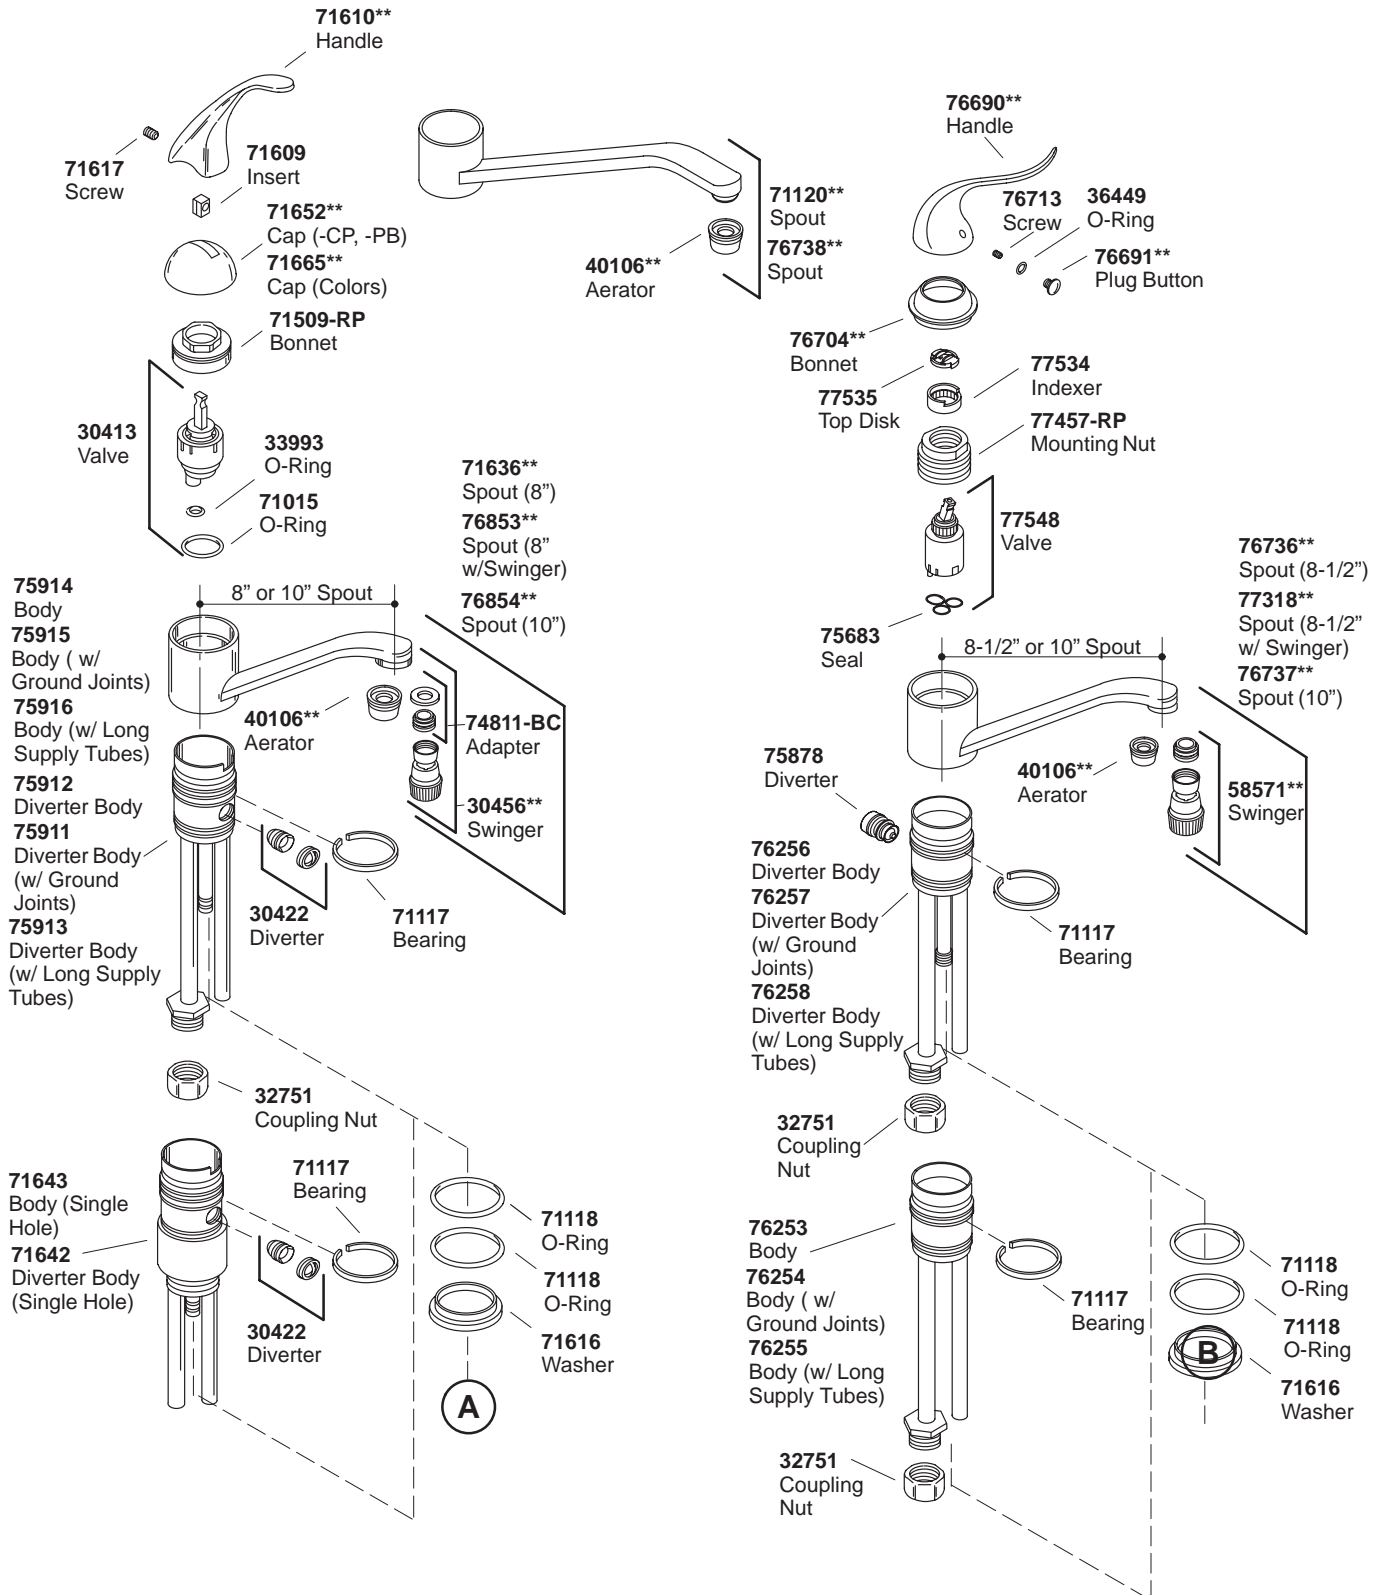

K#	8" Swing Spout	8-1/2" Swing Spout	10" Swing Spout	12" Swing Spout	With Ground Joints	With Long Supply Tubes	With Escutcheon	Hand-spray	Swinger Spray	Lever Handle Cap
K-15171-**-AA\FC	X	X					X			
K-15171-P**-BA\FC	X	X			X		X			
K-15171-TT**-AA\FC			X				X			
K-15171-LT**-AA\FC			X			X	X			
K-15171-PT**-AA\FC			X		X		X			
K-15172-**-AA\FC	X	X					X	X		
K-15172-P**-BA\FC	X	X			X		X	X		
K-15172-TT**-AA\FC			X				X	X		
K-15172-LT**-AA\FC			X			X	X	X		
K-15172-PT**-AA\FC			X		X		X	X		
K-15173-**-AA\FC	X	X					X	X		
K-15173-P**-AA\FC	X	X			X		X	X		
K-15173-PT**-AA\FC			X		X		X	X		
K-15174-**-AA\FC	X	X					X		X	
K-15174-P**-AA\FC	X	X			X		X		X	
K-15175-**-AA	X									
K-15175-P**-FC		X			X					
K-15175-TT**-AA			X							
K-15175-PT**-FC			X		X					
K-15176-**-AA	X							X		
K-15176-P**-FC		X			X			X		
K-15176-TT**-AA			X					X		
K-15176-PT**-FC			X		X			X		
K-15179-**-AA				X						
K-15179-A**-AA				X						
K-15180-A**-AA										X

** Variation and/or finish/color code may be required when ordering.

** Variation and/or finish/color code may be required when ordering.

** Variation and/or finish/color code may be required when ordering.

** Variation and/or finish/color code may be required when ordering.