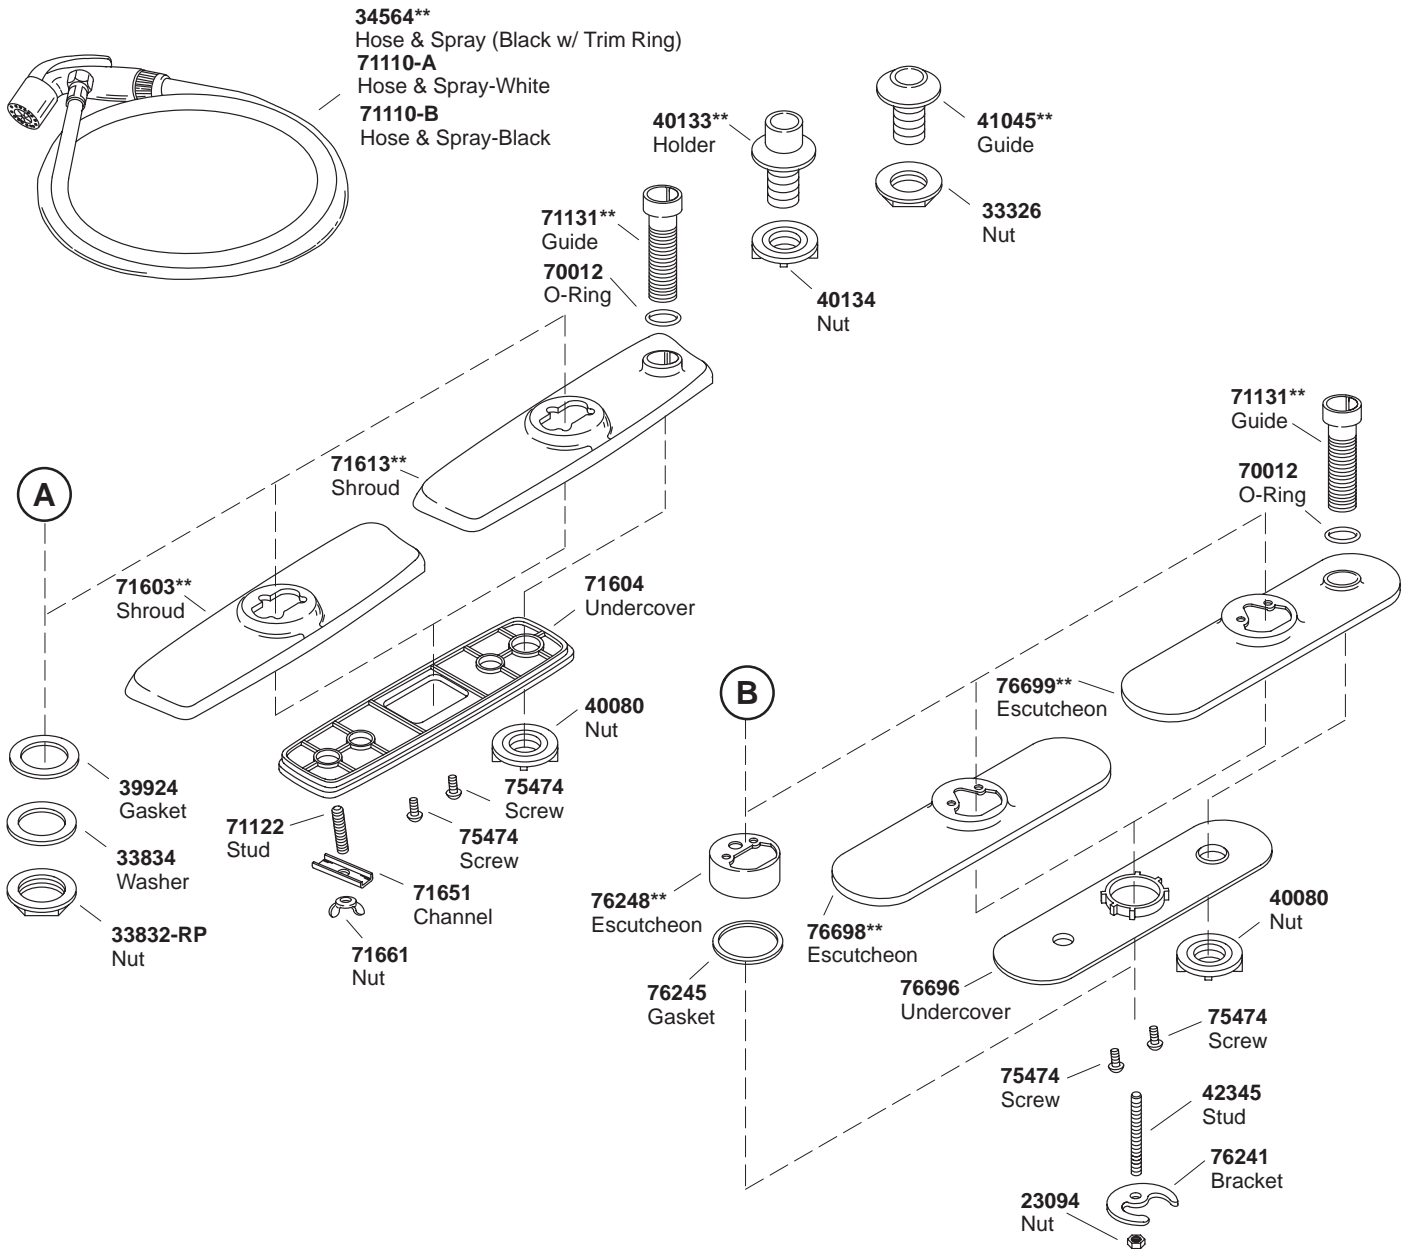

K#	8" Swing Spout	8-1/2" Swing Spout	10" Swing Spout	12" Swing Spout	With Ground Joints	With Long Supply Tubes	With Escutcheon	Hand-spray	Swinger Spray	Lever Handle Cap
K-15171-**-AA\FC	X	X					X			
K-15171-P**-BA\FC	X	X			X		X			
K-15171-TT**-AA\FC			X				X			
K-15171-LT**-AA\FC			X			X	X			
K-15171-PT**-AA\FC			X		X		X			
K-15172-**-AA\FC	X	X					X	X		
K-15172-P**-BA\FC	X	X			X		X	X		
K-15172-TT**-AA\FC			X				X	X		
K-15172-LT**-AA\FC			X			X	X	X		
K-15172-PT**-AA\FC			X		X		X	X		
K-15173-**-AA\FC	X	X					X	X		
K-15173-P**-AA\FC	X	X			X		X	X		
K-15173-PT**-AA\FC			X		X		X	X		
K-15174-**-AA\FC	X	X					X		X	
K-15174-P**-AA\FC	X	X			X		X		X	
K-15175-**-AA	X									
K-15175-P**-FC		X			X					
K-15175-TT**-AA			X							
K-15175-PT**-FC			X		X					
K-15176-**-AA	X							X		
K-15176-P**-FC		X			X			X		
K-15176-TT**-AA			X					X		
K-15176-PT**-FC			X		X			X		
K-15179-**-AA				X						
K-15179-A**-AA				X						
K-15180-A**-AA										X

** Variation and/or finish/color code may be required when ordering.

** Variation and/or finish/color code may be required when ordering.

** Variation and/or finish/color code may be required when ordering.

** Variation and/or finish/color code may be required when ordering.