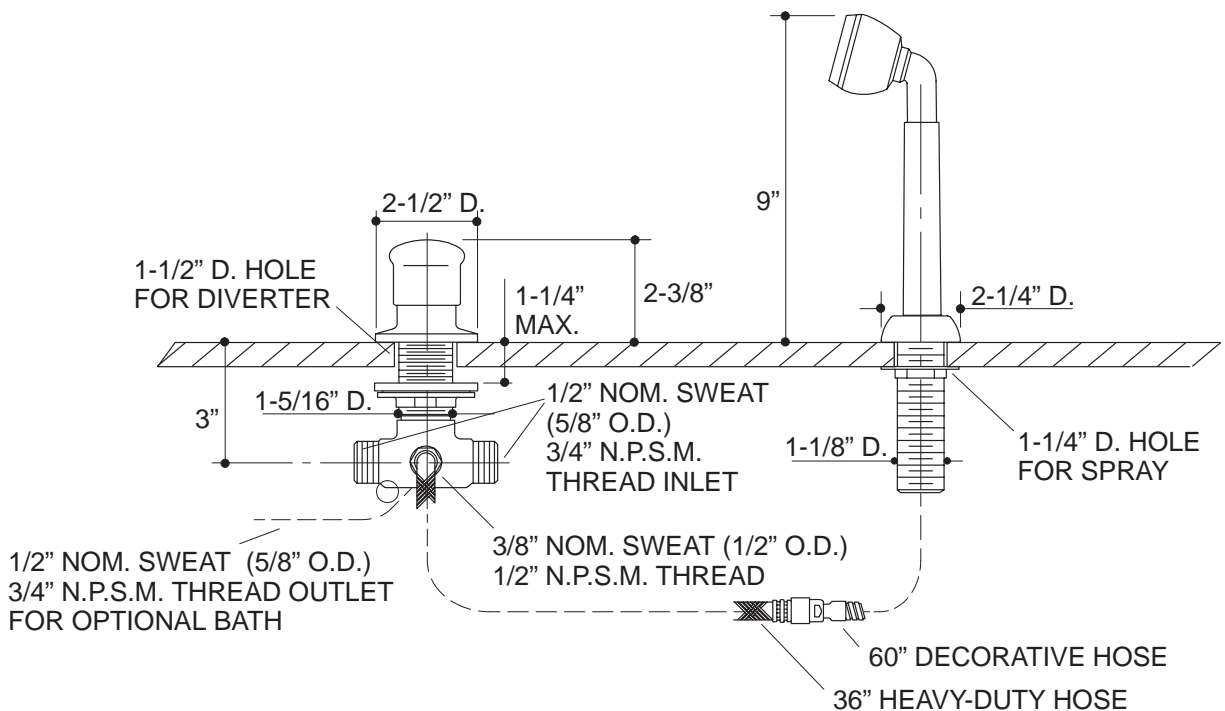

Ordering Information

Applicable faucet:	
2-way diverter valve with Persona™ handshower kit	K-6527
Two-way diverter valve	K-9530
Handshower	K-9677

316

K-6527, K-9530, K-9677 Diverter Valve and Handshower
115031-1-BA (-)