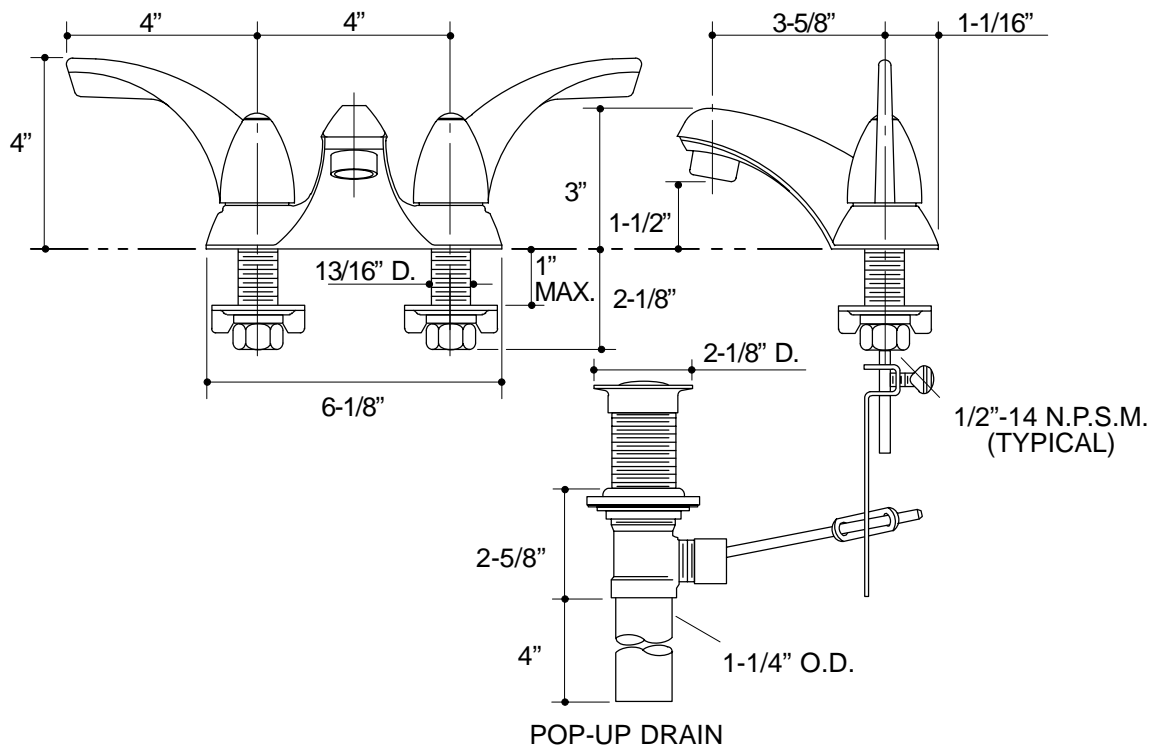

FEATURES

- Metal construction
- For 4" centers
- Reversible quarter-turn washerless ceramic disc valves
- 3-5/8" spout
- Metal throatplate
- Vandal-resistant aerator
- 2.0 gallons per minute
- Vandal-resistant pop-up drain with lift rod and tailpiece
- Vandal-resistant wristblade handles
- Red and blue index buttons

ADA

CODES/STANDARDS APPLICABLE

Specified model meets or exceeds the following:

- ASME/ANSI A112.18.1M
- Energy Policy Act of 1992
- NSF 61

COLORS/FINISHES

- CP Polished Chrome

SPECIFIED MODEL:

Model	Description	
K-15637	Coralais Centerset Lavatory Faucet	<input type="checkbox"/> CP

PRODUCT SPECIFICATION:

Two-handle centerset lavatory faucet shall be of metal construction. Faucet shall feature reversible quarter-turn washerless ceramic disc valves, assuring positive handle stop positioning. Product shall include 4" centers, 3-5/8" spout, vandal-resistant(VR) aerator, VR pop-up drain with lift rod and tailpiece, and VR wristblade handles. Faucet shall be Kohler Model K-15637-CP.