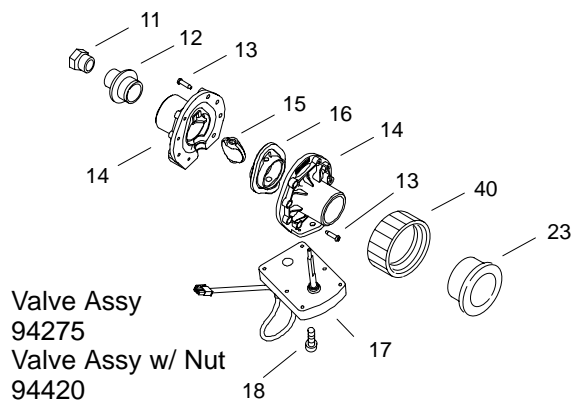

**Finish/color code must be specified when ordering.

SERVICE PARTS

ITEM	PART NO.	DESCRIPTION
1	67889	Housing Assembly
2	65885	Gasket
3	67429	Flange
4	93685	Suction
5	65036	Flange
6	65886	Gasket
7	67999	Cover
8	65226	Plug
9	65054	Screw
10	65355	Spacer
11	94268	Bushing
12	94274	Adapter
13	50506	Screw
14	94095	Body
15	94093	Butterfly
16	94094	Seal
17	94273	Motor Assembly
18	63149	Screw
19	60797	Tee
20	94821	O-Ring
21	67665	Plug
22	91967	Check Valve
23	60848	Connector
24	73573	Motor
25	94287	Bushing
26	94285	Interconnect Cord
27	60985	Seal
28	73577	Impeller
29	73558	O-Ring
30	73575	Cover
31	73559	Nut
32	73580	Circuit Board Assembly
33	93820	Capacitor
34	94062	Spacer
35	21998	Screw
36	74705	Barrier
37	73569	Base
38	94812	Screw
39	73515-A	Mount, Isolation
40	60979	Slip Nut
41	73591	Keypad
42	73590	Switch, 3 Button
43	93765	Cover
44	73513	Housing, Switch
45	65157	Nut
46	73518	Slip Plug
47	73521	Wire, Switch
48	61563	Tee
49	67081	Cable Tie
50	94683	Tee
51		Available in Service Kit Only
52		Available in Service Kit Only
53		Available in Service Kit Only
54	96182	Tube
55	96183	Tube
56	96304	Tube
57		Available in Service Kit Only
58	60979-A	Slip Nut
59	93709	Connector
60	91431	Clamp
61	60561	Reducer
62	94255	Elbow
63	61536	Elbow
64	63270	Washer
65	60320	Screw
66	94408	Cover
67	94414	Circuit Board
68	94416	Insulation
69	94450	Wire
70	61776	Washer
71	94407	Box
72	94269	Mounting Plate
73	93544	Keypad
74	73598	Screw

SERVICE PARTS

ITEM	PART NO.	DESCRIPTION
75	73594	Motor Assembly
76	73596	Seal
77	73593	Body
78	73597	Plate
79	93412	Bracket
80	93855	Screw
81	97145	Screw
82	93543	Motor
83	92024	Spacer
84	97144	Snap Ring
85	97148	Bearing
86	93365	End Cap
87	93842	O-Ring
88	60985	Seal
89	97124	Shaft
90	93323	Rotor
91	93887	Housing
92	93411	Bracket
93	97146	Screw
94	93325	Can
95	93326	Rotor
96	97143	O-Ring
97	91930	Shaft Assembly
98	94403	Motor
99	62394	Screw
100	61053	Washer
101	64215	Nut
102	94318-C	Hose
103	93511	Neck Jet Cover
104	93931	Screw
105	93493	Sensor
106	93509	Neck Jet Body
107	93542	Neck Gasket
108	93823	Nut
109	93848	Elbow
110	93948-C	Hose
111	93948-E	Hose
112	94307	Connector
113	92076	Adapter
114	94256	Elbow
115	94405	Screw
116	93371	Plug
117	94686-B	Clamp
118	93369-A	Manifold
119	93484-B	Manifold
120	93484-A	Manifold
121	93369-C	Manifold
122	97247	Elbow
123	93552	Cap
124	93370	Flange
125	93315	Seal
126	73520	Wire Assembly
127	93825	Wire Assembly
128	73519	Probe
129	60129	Nut
130	94409	Reducer
131	93422	Air Manifold Assembly
132	96184	Tube
133	95042	Hose
134	94528	Check Valve Assembly
135		Available in Service Kit Only
136	93368	Check Valve Assembly
137	93373	Plug
138	93372	Plug
139	93374	Plug
140	60557	Elbow
141	60714	Elbow
142	61359	Elbow
143	60565	Tee
144	95769	Stud, Grip Rail
145	90774	Washer
146	60043	Washer

**Finish/color code must be specified when ordering.