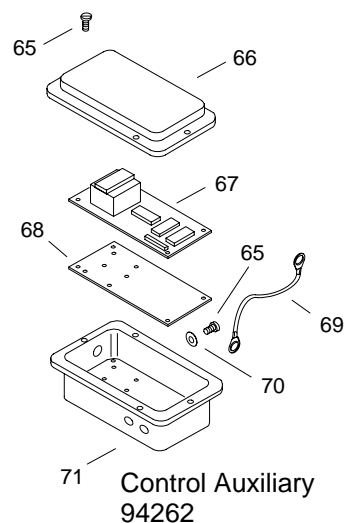

KOHLER® SERVICE PARTS

WATERSCAPE™
WHIRLPOOL

K-1346-**-AA

**Finish/color code must be specified when ordering.

****Finish/color code must be specified when ordering.**

SERVICE PARTS

ITEM	PART NO.	DESCRIPTION
1	67889	Housing Assembly
2	65885	Gasket
3	67429	Flange
4	93685	Suction
5	65036	Flange
6	65886	Gasket
7	67999	Cover
8	65226	Plug
9	65054	Screw
10	65355	Spacer
11	94268	Bushing
12	94274	Adapter
13	50506	Screw
14	94095	Body
15	94093	Butterfly
16	94094	Seal
17	94273	Motor Assembly
18	63149	Screw
19	60797	Tee
20	94821	O-Ring
21	67665	Plug
22	91967	Check Valve
23	60848	Connector
24	73573	Motor
25	94287	Bushing
26	94285	Interconnect Cord
27	60985	Seal
28	73577	Impeller
29	73558	O-Ring
30	73575	Cover
31	73559	Nut
32	73580	Circuit Board Assembly
33	93820	Capacitor
34	94062	Spacer
35	21998	Screw
36	74705	Barrier
37	73569	Base
38	94812	Screw
39	73515-A	Mount, Isolation
40	60979	Slip Nut
41	73591	Keypad
42	73590	Switch, 3 Button
43	93765	Cover
44	73513	Housing, Switch
45	65157	Nut
46	73518	Slip Plug
47	73521	Wire, Switch
48	61563	Tee
49	67081	Cable Tie
50	94683	Tee
51		Available in Service Kit Only
52		Available in Service Kit Only
53		Available in Service Kit Only
54	96182	Tube
55	96183	Tube
56	96304	Tube
57		Available in Service Kit Only
58	60979-A	Slip Nut
59	93709	Connector
60	91431	Clamp
61	60561	Reducer
62	94255	Elbow
63	61536	Elbow
64	63270	Washer
65	60320	Screw
66	94408	Cover
67	94414	Circuit Board
68	94416	Insulation
69	94450	Wire
70	61776	Washer
71	94407	Box
72	94269	Mounting Plate
73	93544	Keypad
74	73598	Screw