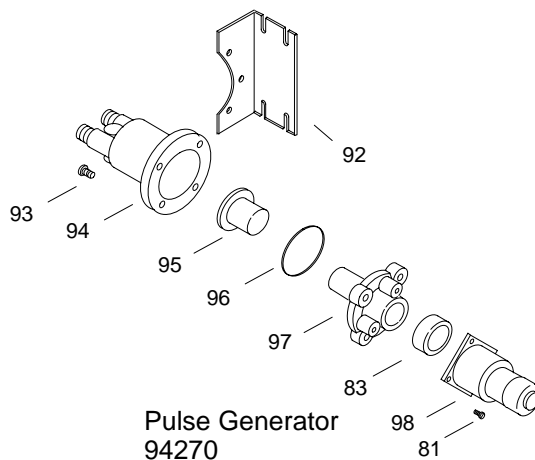

KOHLER® SERVICE PARTS

WATERSCAPE™
WHIRLPOOL

K-1346-**-AA

**Finish/color code must be specified when ordering.

****Finish/color code must be specified when ordering.**

SERVICE PARTS

ITEM	PART NO.	DESCRIPTION
1	67889	Housing Assembly
2	65885	Gasket
3	67429	Flange
4	93685	Suction
5	65036	Flange
6	65886	Gasket
7	67999	Cover
8	65226	Plug
9	65054	Screw
10	65355	Spacer
11	94268	Bushing
12	94274	Adapter
13	50506	Screw
14	94095	Body
15	94093	Butterfly
16	94094	Seal
17	94273	Motor Assembly
18	63149	Screw
19	60797	Tee
20	94821	O-Ring
21	67665	Plug
22	91967	Check Valve
23	60848	Connector
24	73573	Motor
25	94287	Bushing
26	94285	Interconnect Cord
27	60985	Seal
28	73577	Impeller
29	73558	O-Ring
30	73575	Cover
31	73559	Nut
32	73580	Circuit Board Assembly
33	93820	Capacitor
34	94062	Spacer
35	21998	Screw
36	74705	Barrier
37	73569	Base
38	94812	Screw
39	73515-A	Mount, Isolation
40	60979	Slip Nut
41	73591	Keypad
42	73590	Switch, 3 Button
43	93765	Cover
44	73513	Housing, Switch
45	65157	Nut
46	73518	Slip Plug
47	73521	Wire, Switch
48	61563	Tee
49	67081	Cable Tie
50	94683	Tee
51		Available in Service Kit Only
52		Available in Service Kit Only
53		Available in Service Kit Only
54	96182	Tube
55	96183	Tube
56	96304	Tube
57		Available in Service Kit Only
58	60979-A	Slip Nut
59	93709	Connector
60	91431	Clamp
61	60561	Reducer
62	94255	Elbow
63	61536	Elbow
64	63270	Washer
65	60320	Screw
66	94408	Cover
67	94414	Circuit Board
68	94416	Insulation
69	94450	Wire
70	61776	Washer
71	94407	Box
72	94269	Mounting Plate
73	93544	Keypad
74	73598	Screw