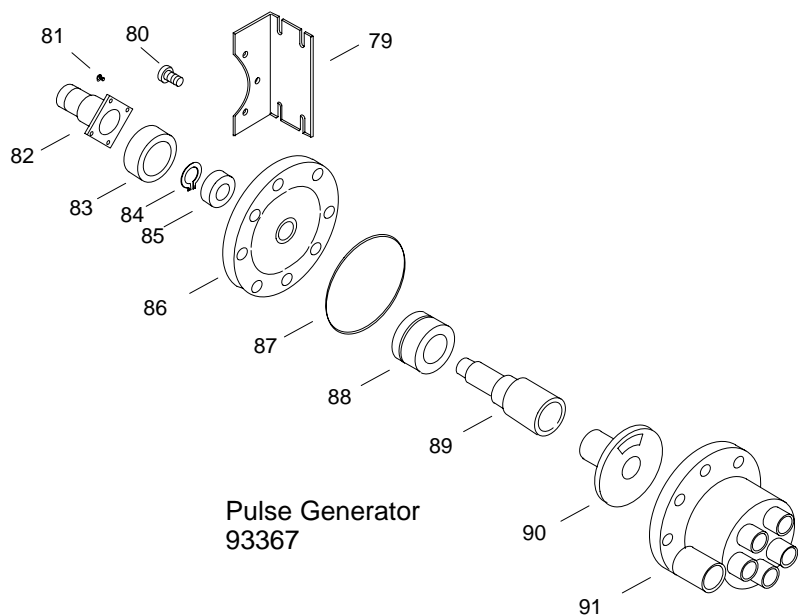

**Finish/color code must be specified when ordering.

SERVICE PARTS

ITEM	PART NO.	DESCRIPTION
1	67889	Housing Assembly
2	65885	Gasket
3	67429	Flange
4	93685	Suction
5	65036	Flange
6	65886	Gasket
7	67999	Cover
8	65226	Plug
9	65054	Screw
10	65355	Spacer
11	94268	Bushing
12	94274	Adapter
13	50506	Screw
14	94095	Body
15	94093	Butterfly
16	94094	Seal
17	94273	Motor Assembly
18	63149	Screw
19	60797	Tee
20	94821	O-Ring
21	67665	Plug
22	91967	Check Valve
23	60848	Connector
24	73573	Motor
25	94287	Bushing
26	94285	Interconnect Cord
27	60985	Seal
28	73577	Impeller
29	73558	O-Ring
30	73575	Cover
31	73559	Nut
32	73580	Circuit Board Assembly
33	93820	Capacitor
34	94062	Spacer
35	21998	Screw
36	74705	Barrier
37	73569	Base
38	94812	Screw
39	73515-A	Mount, Isolation
40	60979	Slip Nut
41	73591	Keypad
42	73590	Switch, 3 Button
43	93765	Cover
44	73513	Housing, Switch
45	65157	Nut
46	73518	Slip Plug
47	73521	Wire, Switch
48	61563	Tee
49	67081	Cable Tie
50	94683	Tee
51		Available in Service Kit Only
52		Available in Service Kit Only
53		Available in Service Kit Only
54	96182	Tube
55	96183	Tube
56	96304	Tube
57		Available in Service Kit Only
58	60979-A	Slip Nut
59	93709	Connector
60	91431	Clamp
61	60561	Reducer
62	94255	Elbow
63	61536	Elbow
64	63270	Washer
65	60320	Screw
66	94408	Cover
67	94414	Circuit Board
68	94416	Insulation
69	94450	Wire
70	61776	Washer
71	94407	Box
72	94269	Mounting Plate
73	93544	Keypad
74	73598	Screw

SERVICE PARTS

ITEM	PART NO.	DESCRIPTION
75	73594	Motor Assembly
76	73596	Seal
77	73593	Body
78	73597	Plate
79	93412	Bracket
80	93855	Screw
81	97145	Screw
82	93543	Motor
83	92024	Spacer
84	97144	Snap Ring
85	97148	Bearing
86	93365	End Cap
87	93842	O-Ring
88	60985	Seal
89	97124	Shaft
90	93323	Rotor
91	93887	Housing
92	93411	Bracket
93	97146	Screw
94	93325	Can
95	93326	Rotor
96	97143	O-Ring
97	91930	Shaft Assembly
98	94403	Motor
99	62394	Screw
100	61053	Washer
101	64215	Nut
102	94318-C	Hose
103	93511	Neck Jet Cover
104	93931	Screw
105	93493	Sensor
106	93509	Neck Jet Body
107	93542	Neck Gasket
108	93823	Nut
109	93848	Elbow
110	93948-C	Hose
111	93948-E	Hose
112	94307	Connector
113	92076	Adapter
114	94256	Elbow
115	94405	Screw
116	93371	Plug
117	94686-B	Clamp
118	93369-A	Manifold
119	93484-B	Manifold
120	93484-A	Manifold
121	93369-C	Manifold
122	97247	Elbow
123	93552	Cap
124	93370	Flange
125	93315	Seal
126	73520	Wire Assembly
127	93825	Wire Assembly
128	73519	Probe
129	60129	Nut
130	94409	Reducer
131	93422	Air Manifold Assembly
132	96184	Tube
133	95042	Hose
134	94528	Check Valve Assembly
135		Available in Service Kit Only
136	93368	Check Valve Assembly
137	93373	Plug
138	93372	Plug
139	93374	Plug
140	60557	Elbow
141	60714	Elbow
142	61359	Elbow
143	60565	Tee
144	95769	Stud, Grip Rail
145	90774	Washer
146	60043	Washer

**Finish/color code must be specified when ordering.