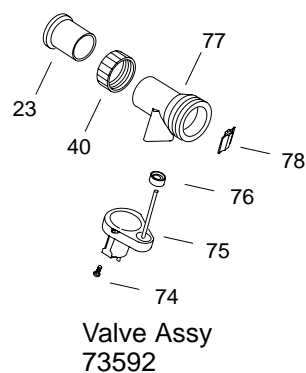

KOHLER® SERVICE PARTS

WATERSCAPE™
WHIRLPOOL

K-1346-**-AA

**Finish/color code must be specified when ordering.

****Finish/color code must be specified when ordering.**

SERVICE PARTS

ITEM	PART NO.	DESCRIPTION
1	67889	Housing Assembly
2	65885	Gasket
3	67429	Flange
4	93685	Suction
5	65036	Flange
6	65886	Gasket
7	67999	Cover
8	65226	Plug
9	65054	Screw
10	65355	Spacer
11	94268	Bushing
12	94274	Adapter
13	50506	Screw
14	94095	Body
15	94093	Butterfly
16	94094	Seal
17	94273	Motor Assembly
18	63149	Screw
19	60797	Tee
20	94821	O-Ring
21	67665	Plug
22	91967	Check Valve
23	60848	Connector
24	73573	Motor
25	94287	Bushing
26	94285	Interconnect Cord
27	60985	Seal
28	73577	Impeller
29	73558	O-Ring
30	73575	Cover
31	73559	Nut
32	73580	Circuit Board Assembly
33	93820	Capacitor
34	94062	Spacer
35	21998	Screw
36	74705	Barrier
37	73569	Base
38	94812	Screw
39	73515-A	Mount, Isolation
40	60979	Slip Nut
41	73591	Keypad
42	73590	Switch, 3 Button
43	93765	Cover
44	73513	Housing, Switch
45	65157	Nut
46	73518	Slip Plug
47	73521	Wire, Switch
48	61563	Tee
49	67081	Cable Tie
50	94683	Tee
51		Available in Service Kit Only
52		Available in Service Kit Only
53		Available in Service Kit Only
54	96182	Tube
55	96183	Tube
56	96304	Tube
57		Available in Service Kit Only
58	60979-A	Slip Nut
59	93709	Connector
60	91431	Clamp
61	60561	Reducer
62	94255	Elbow
63	61536	Elbow
64	63270	Washer
65	60320	Screw
66	94408	Cover
67	94414	Circuit Board
68	94416	Insulation
69	94450	Wire
70	61776	Washer
71	94407	Box
72	94269	Mounting Plate
73	93544	Keypad
74	73598	Screw