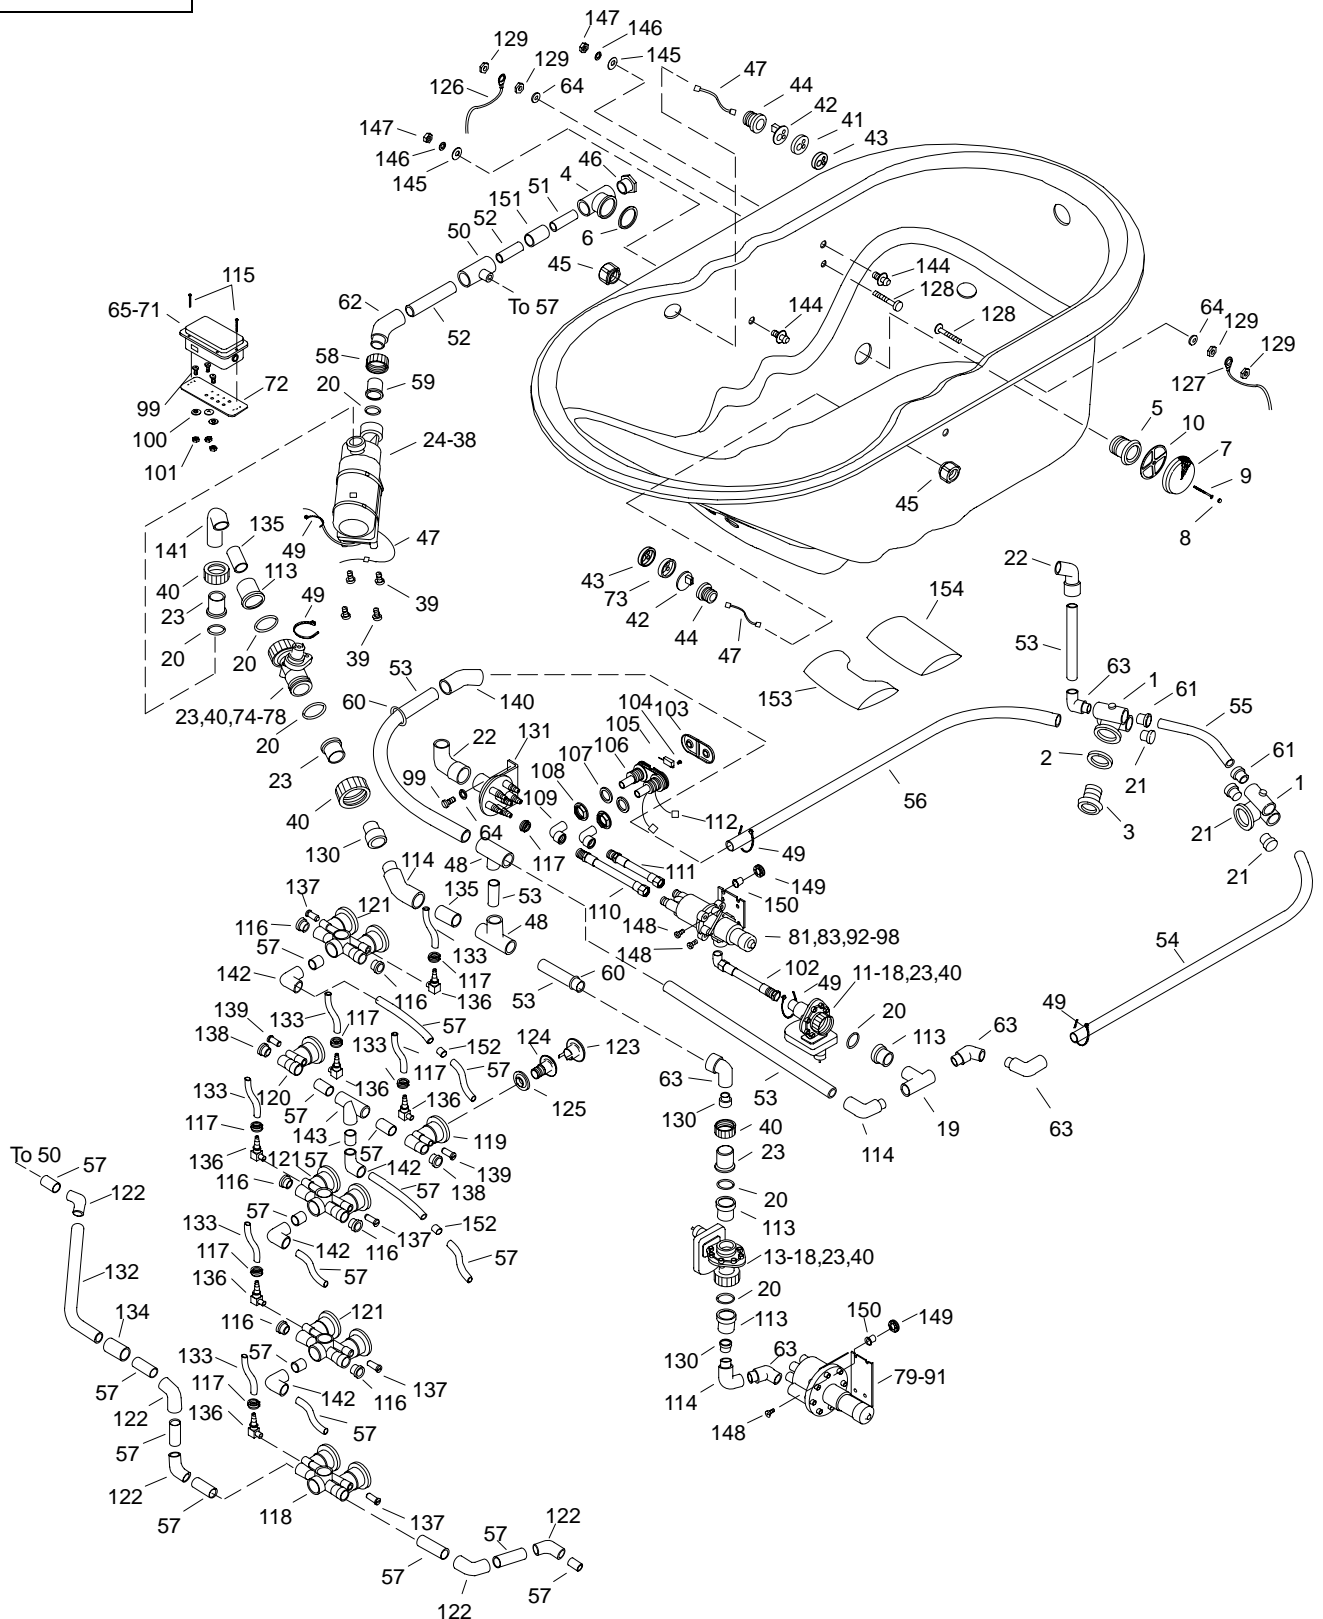

KOHLER® SERVICE PARTS

WATERSCAPE™
WHIRLPOOL

K-1346-**-AA

**Finish/color code must be specified when ordering.